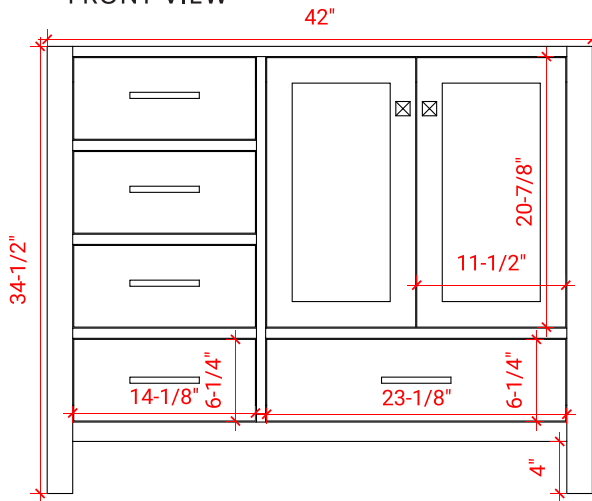

White Grey Espresso Midnight Blue

FRONT VIEW