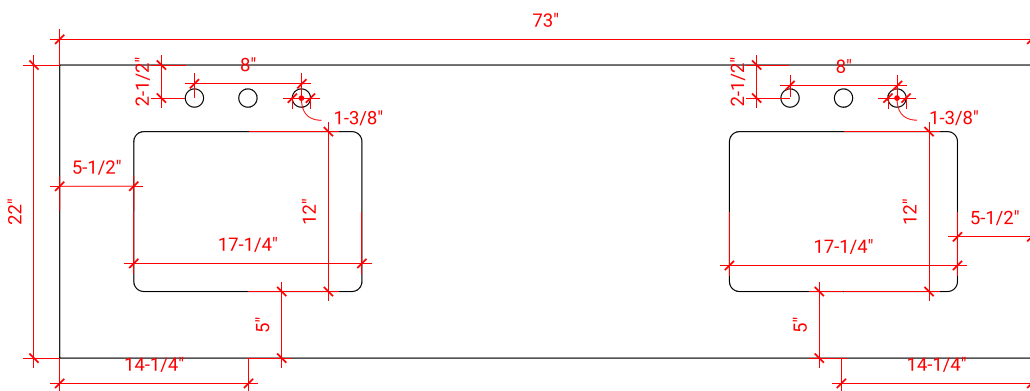

73" DOUBLE RECTANGLE SINK THIN COUNTERTOP

OVERALL DIMENSIONS

73" W x 22" D x 0.75" H

COUNTERTOP OPTIONS

FEATURES

- Solid countertop with mitered edges & seams
- Undermount white rectangular sink
- Pre-drilled for 8" widespread faucet

INCLUDED

- Countertop
- Matching Backsplash
- Rectangle Sink

COUNTERTOP PLAN VIEW