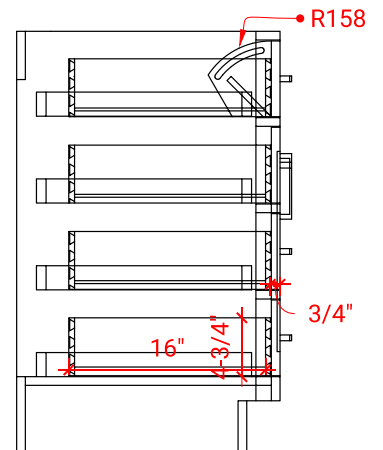

HEPBURN 73" DOUBLE SINK CABINET

ARIEL

T073D

BASE CABINET DIMENSIONS

72" W x 21.5" D x 34.5" H

FEATURES

- Solid wood frame & plywood panels
- Dovetail drawers and joints
- Soft closing doors & drawers

HARDWARE FINISHES

AVAILABLE COLORS

PLAN VIEW