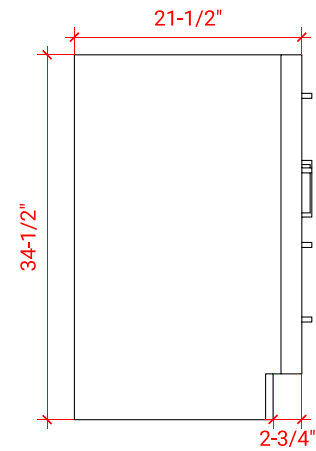

HEPBURN 73" DOUBLE SINK CABINET

ARIEL

T073D

BASE CABINET DIMENSIONS

72" W x 21.5" D x 34.5" H

FEATURES

- Solid wood frame & plywood panels
- Dovetail drawers and joints
- Soft closing doors & drawers

HARDWARE FINISHES

AVAILABLE COLORS

SIDE VIEW