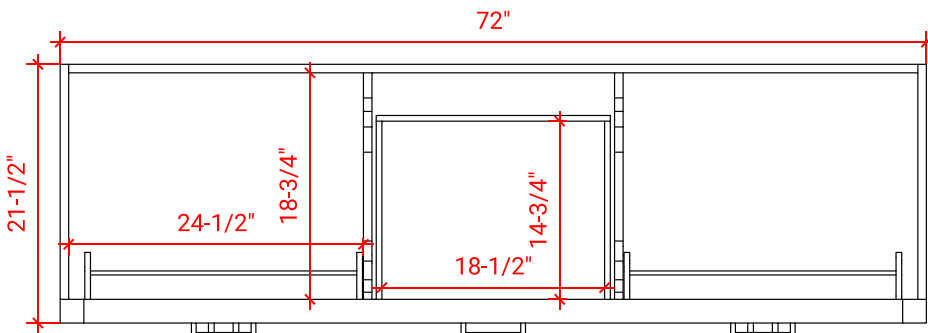

## BASE CABINET DIMENSIONS

72" W x 21.5" D x 34.5" H

## AVAILABLE COLORS

FRONT VIEW

SIDE VIEW

PLAN VIEW

## OVERALL DIMENSIONS

73" W x 22" D x 0.75" H