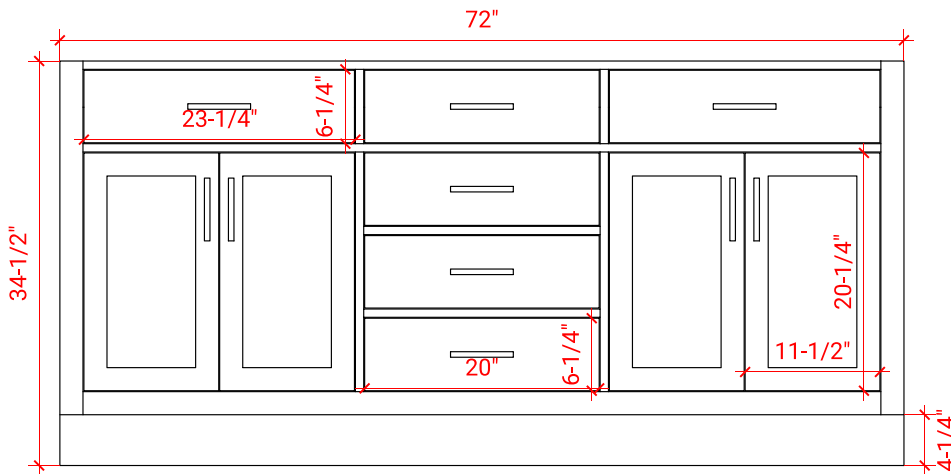

HEPBURN 73" DOUBLE SINK CABINET

ARIEL

T073D

BASE CABINET DIMENSIONS

72" W x 21.5" D x 34.5" H

FEATURES

- Solid wood frame & plywood panels
- Dovetail drawers and joints
- Soft closing doors & drawers

HARDWARE FINISHES

AVAILABLE COLORS

FRONT VIEW