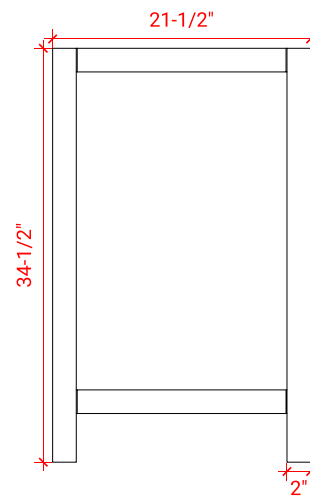

CAMBRIDGE 43" CENTER SINK CABINET

ARIEL

A043S

BASE CABINET DIMENSIONS

42" W x 21.5" D x 34.5" H

FEATURES

- Solid wood frame & plywood panels
- Dovetail drawers and joints
- Soft closing doors & drawers

HARDWARE FINISHES

Satin Nickel Satin Brass Satin Black

AVAILABLE COLORS

White Grey Espresso Midnight Blue