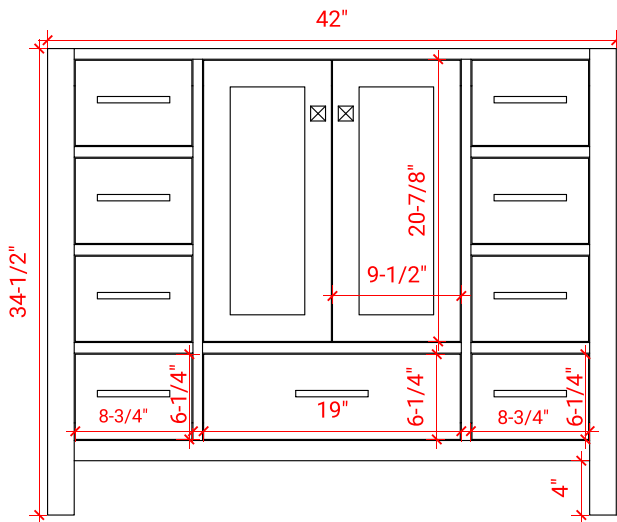

FRONT VIEW

PLAN VIEW