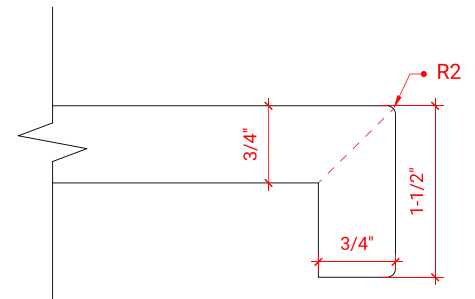

HEPBURN 55" CENTER SINK CABINET

ARIEL

T055S

BASE CABINET DIMENSIONS

54" W x 21.5" D x 34.5" H

FEATURES

- Solid wood frame & plywood panels
- Dovetail drawers and joints
- Soft closing doors & drawers

HARDWARE FINISHES

AVAILABLE COLORS

FRONT VIEW

SIDE VIEW

PLAN VIEW

55" OVAL SINK COUNTERTOP

OVERALL DIMENSIONS

55" W x 22" D x 1.5" H

COUNTERTOP OPTIONS

Carrara Marble
CW-055S-OVL-CT

White Quartz
WQ-055S-OVL-CT

FEATURES

- Solid countertop with mitered edges & seams
- Undermount white oval sink
- Pre-drilled for 8" widespread faucet

INCLUDED

- Countertop
- Matching Backsplash
- Oval Sink

COUNTERTOP PLAN VIEW

EDGE SIDE VIEW

THREE DIMENSIONAL COUNTERTOP VIEW