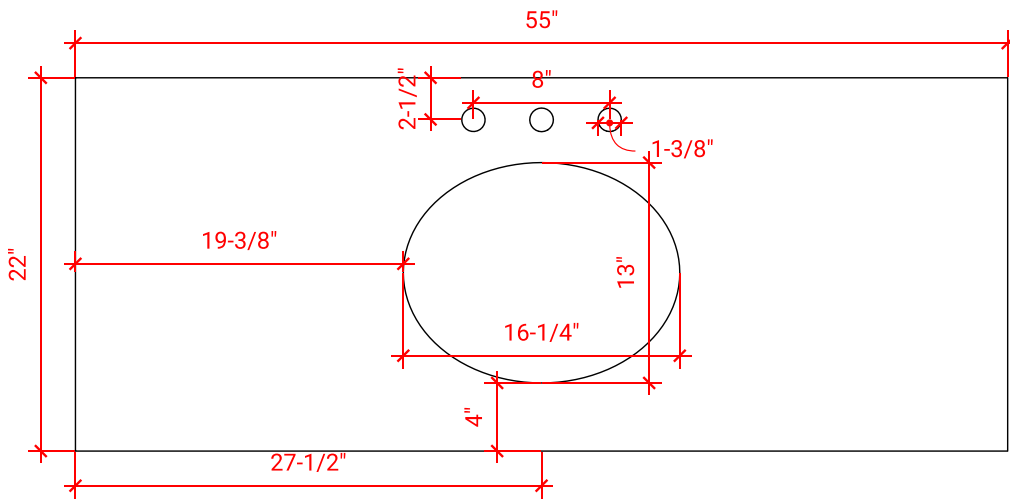

HEPBURN 55" CENTER SINK CABINET

ARIEL

T055S

BASE CABINET DIMENSIONS

54" W x 21.5" D x 34.5" H

FEATURES

- Solid wood frame & plywood panels
- Dovetail drawers and joints
- Soft closing doors & drawers

HARDWARE FINISHES

AVAILABLE COLORS

FRONT VIEW

SIDE VIEW

PLAN VIEW

55" OVAL SINK COUNTERTOP

OVERALL DIMENSIONS

55" W x 22" D x 1.5" H

COUNTERTOP OPTIONS

Carrara Marble
CW-055S-OVL-CT

White Quartz
WQ-055S-OVL-CT

FEATURES

- Solid countertop with mitered edges & seams
- Undermount white oval sink
- Pre-drilled for 8" widespread faucet

INCLUDED

- Countertop
- Matching Backsplash
- Oval Sink

COUNTERTOP PLAN VIEW

EDGE SIDE VIEW

THREE DIMENSIONAL COUNTERTOP VIEW