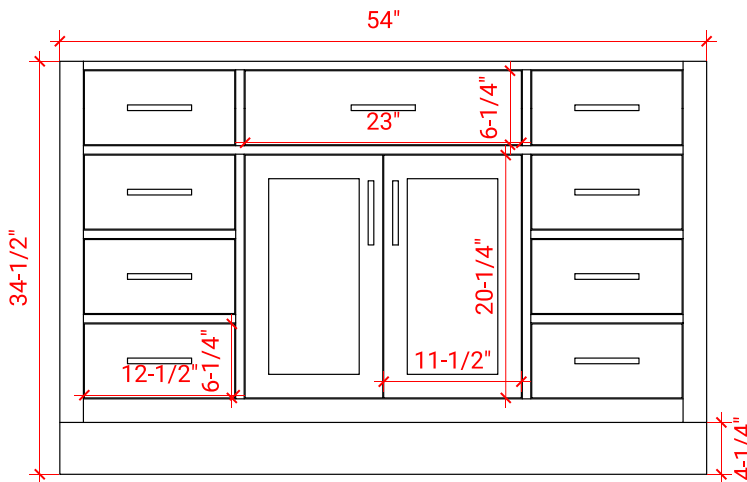

HEPBURN 55" CENTER SINK CABINET

ARIEL

T055S

BASE CABINET DIMENSIONS

54" W x 21.5" D x 34.5" H

FEATURES

- Solid wood frame & plywood panels
- Dovetail drawers and joints
- Soft closing doors & drawers

HARDWARE FINISHES

AVAILABLE COLORS

FRONT VIEW

SIDE VIEW

PLAN VIEW

55" OVAL SINK COUNTERTOP

OVERALL DIMENSIONS

55" W x 22" D x 1.5" H

COUNTERTOP OPTIONS

Carrara Marble
CW-055S-OVL-CT

White Quartz
WQ-055S-OVL-CT

FEATURES

- Solid countertop with mitered edges & seams
- Undermount white oval sink
- Pre-drilled for 8" widespread faucet

INCLUDED

- Countertop
- Matching Backsplash
- Oval Sink

COUNTERTOP PLAN VIEW

EDGE SIDE VIEW

THREE DIMENSIONAL COUNTERTOP VIEW