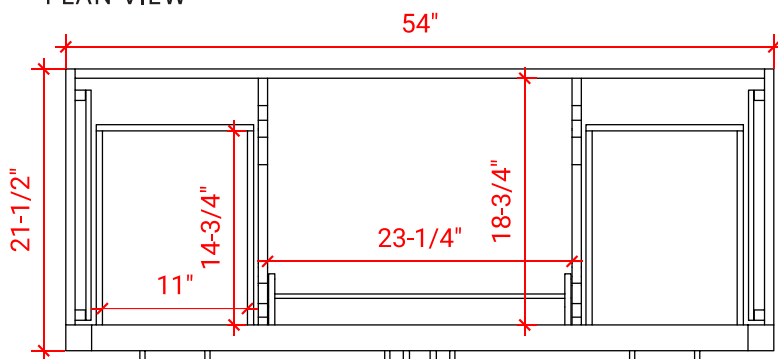

HEPBURN 55" CENTER SINK CABINET

ARIEL

T055S

BASE CABINET DIMENSIONS

54" W x 21.5" D x 34.5" H

FEATURES

- Solid wood frame & plywood panels
- Dovetail drawers and joints
- Soft closing doors & drawers

HARDWARE FINISHES

AVAILABLE COLORS

FRONT VIEW

SIDE VIEW

PLAN VIEW

55" OVAL SINK COUNTERTOP

OVERALL DIMENSIONS

55" W x 22" D x 1.5" H

COUNTERTOP OPTIONS

COUNTERTOP PLAN VIEW

EDGE SIDE VIEW

THREE DIMENSIONAL COUNTERTOP VIEW