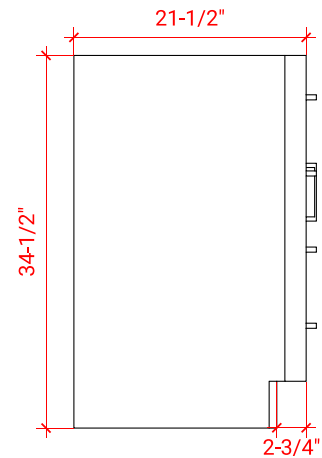

HEPBURN 55" CENTER SINK CABINET

ARIEL

T055S

BASE CABINET DIMENSIONS

54" W x 21.5" D x 34.5" H

FEATURES

- Solid wood frame & plywood panels
- Dovetail drawers and joints
- Soft closing doors & drawers

HARDWARE FINISHES

AVAILABLE COLORS

FRONT VIEW

SIDE VIEW

PLAN VIEW

55" OVAL SINK COUNTERTOP

OVERALL DIMENSIONS

55" W x 22" D x 1.5" H

COUNTERTOP OPTIONS

Carrara Marble
CW-055S-OVL-CT

White Quartz
WQ-055S-OVL-CT

FEATURES

- Solid countertop with mitered edges & seams
- Undermount white oval sink
- Pre-drilled for 8" widespread faucet

INCLUDED

- Countertop
- Matching Backsplash
- Oval Sink

COUNTERTOP PLAN VIEW

EDGE SIDE VIEW

THREE DIMENSIONAL COUNTERTOP VIEW