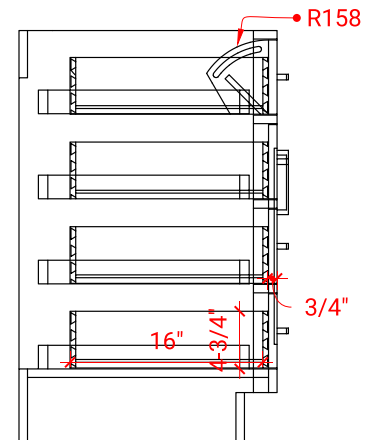

HEPBURN 55" CENTER SINK CABINET

ARIEL

T055S

BASE CABINET DIMENSIONS

54" W x 21.5" D x 34.5" H

FEATURES

- Solid wood frame & plywood panels
- Dovetail drawers and joints
- Soft closing doors & drawers

HARDWARE FINISHES

AVAILABLE COLORS

FRONT VIEW

SIDE VIEW

PLAN VIEW

55" OVAL SINK COUNTERTOP

OVERALL DIMENSIONS

55" W x 22" D x 1.5" H

COUNTERTOP OPTIONS

Carrara Marble
CW-055S-OVL-CT

White Quartz
WQ-055S-OVL-CT

FEATURES

- Solid countertop with mitered edges & seams
- Undermount white oval sink
- Pre-drilled for 8" widespread faucet

INCLUDED

- Countertop
- Matching Backsplash
- Oval Sink

COUNTERTOP PLAN VIEW

EDGE SIDE VIEW

THREE DIMENSIONAL COUNTERTOP VIEW