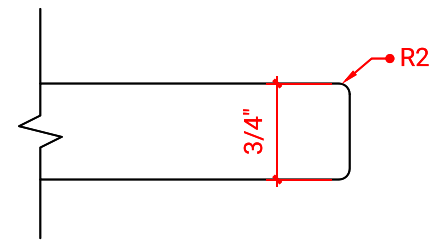

AVAILABLE COLORS

FRONT VIEW

SIDE VIEW

PLAN VIEW

55" RECTANGLE SINK THIN COUNTERTOP

OVERALL DIMENSIONS

55" W x 22" D x 0.75" H

COUNTERTOP OPTIONS

Carrara Marble
CW2-055S-REC-CT

FEATURES

- Solid countertop with mitered edges & seams
- Undermount white rectangular sink
- Pre-drilled for 8" widespread faucet

INCLUDED

- Countertop
- Matching Backsplash
- Rectangle Sink

COUNTERTOP PLAN VIEW

EDGE SIDE VIEW

THREE DIMENSIONAL COUNTERTOP VIEW