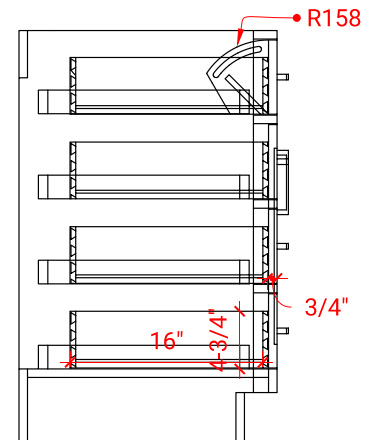

HEPBURN 55" CENTER SINK CABINET

ARIEL

T055S

BASE CABINET DIMENSIONS

54" W x 21.5" D x 34.5" H

FEATURES

- Solid wood frame & plywood panels
- Dovetail drawers and joints
- Soft closing doors & drawers

HARDWARE FINISHES

AVAILABLE COLORS

FRONT VIEW

SIDE VIEW

PLAN VIEW

55" RECTANGLE SINK THIN COUNTERTOP

OVERALL DIMENSIONS

55" W x 22" D x 0.75" H

COUNTERTOP OPTIONS

Carrara Marble
CW2-055S-REC-CT

FEATURES

- Solid countertop with mitered edges & seams
- Undermount white rectangular sink
- Pre-drilled for 8" widespread faucet

INCLUDED

- Countertop
- Matching Backsplash
- Rectangle Sink

COUNTERTOP PLAN VIEW

EDGE SIDE VIEW

THREE DIMENSIONAL COUNTERTOP VIEW