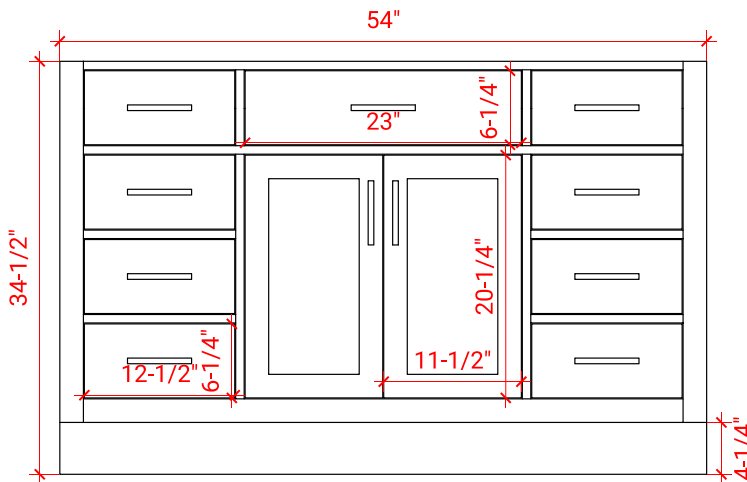

HEPBURN 55" CENTER SINK CABINET

ARIEL

T055S

BASE CABINET DIMENSIONS

54" W x 21.5" D x 34.5" H

FEATURES

- Solid wood frame & plywood panels
- Dovetail drawers and joints
- Soft closing doors & drawers

HARDWARE FINISHES

AVAILABLE COLORS

FRONT VIEW

SIDE VIEW

PLAN VIEW

55" RECTANGLE SINK THIN COUNTERTOP

OVERALL DIMENSIONS

55" W x 22" D x 0.75" H

COUNTERTOP OPTIONS

Carrara Marble
CW2-055S-REC-CT

FEATURES

- Solid countertop with mitered edges & seams
- Undermount white rectangular sink
- Pre-drilled for 8" widespread faucet

INCLUDED

- Countertop
- Matching Backsplash
- Rectangle Sink

COUNTERTOP PLAN VIEW

EDGE SIDE VIEW

THREE DIMENSIONAL COUNTERTOP VIEW