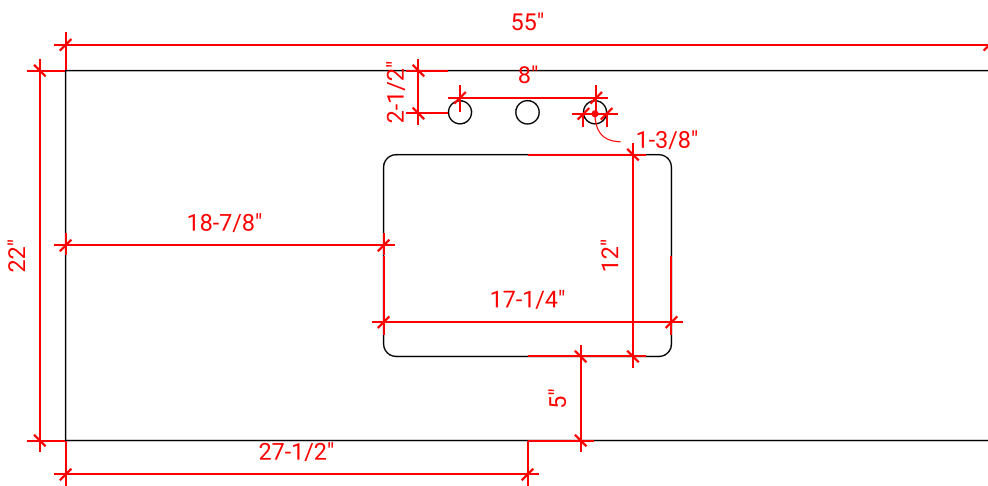

HEPBURN 55" CENTER SINK CABINET

ARIEL

T055S

BASE CABINET DIMENSIONS

54" W x 21.5" D x 34.5" H

FEATURES

- Solid wood frame & plywood panels
- Dovetail drawers and joints
- Soft closing doors & drawers

HARDWARE FINISHES

AVAILABLE COLORS

FRONT VIEW

SIDE VIEW

PLAN VIEW

55" RECTANGLE SINK THIN COUNTERTOP

OVERALL DIMENSIONS

55" W x 22" D x 0.75" H

COUNTERTOP OPTIONS

Carrara Marble
CW2-055S-REC-CT

FEATURES

- Solid countertop with mitered edges & seams
- Undermount white rectangular sink
- Pre-drilled for 8" widespread faucet

INCLUDED

- Countertop
- Matching Backsplash
- Rectangle Sink

COUNTERTOP PLAN VIEW

EDGE SIDE VIEW

THREE DIMENSIONAL COUNTERTOP VIEW