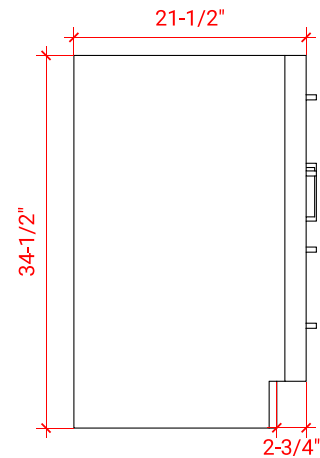

HEPBURN 55" CENTER SINK CABINET

ARIEL

T055S

BASE CABINET DIMENSIONS

54" W x 21.5" D x 34.5" H

FEATURES

- Solid wood frame & plywood panels
- Dovetail drawers and joints
- Soft closing doors & drawers

HARDWARE FINISHES

AVAILABLE COLORS

FRONT VIEW

SIDE VIEW

PLAN VIEW

55" RECTANGLE SINK THIN COUNTERTOP

OVERALL DIMENSIONS

55" W x 22" D x 0.75" H

COUNTERTOP OPTIONS

Carrara Marble
CW2-055S-REC-CT

FEATURES

- Solid countertop with mitered edges & seams
- Undermount white rectangular sink
- Pre-drilled for 8" widespread faucet

INCLUDED

- Countertop
- Matching Backsplash
- Rectangle Sink

COUNTERTOP PLAN VIEW

EDGE SIDE VIEW

THREE DIMENSIONAL COUNTERTOP VIEW