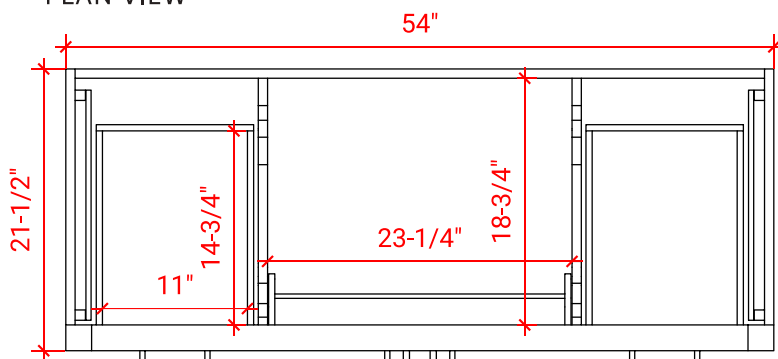

HEPBURN 55" CENTER SINK CABINET

ARIEL

T055S

BASE CABINET DIMENSIONS

54" W x 21.5" D x 34.5" H

FEATURES

- Solid wood frame & plywood panels
- Dovetail drawers and joints
- Soft closing doors & drawers

HARDWARE FINISHES

AVAILABLE COLORS

FRONT VIEW

SIDE VIEW

PLAN VIEW

55" RECTANGLE SINK THIN COUNTERTOP

OVERALL DIMENSIONS

55" W x 22" D x 0.75" H

COUNTERTOP OPTIONS

Carrara Marble
CW2-055S-REC-CT

FEATURES

- Solid countertop with mitered edges & seams
- Undermount white rectangular sink
- Pre-drilled for 8" widespread faucet

INCLUDED

- Countertop
- Matching Backsplash
- Rectangle Sink

COUNTERTOP PLAN VIEW

EDGE SIDE VIEW

THREE DIMENSIONAL COUNTERTOP VIEW