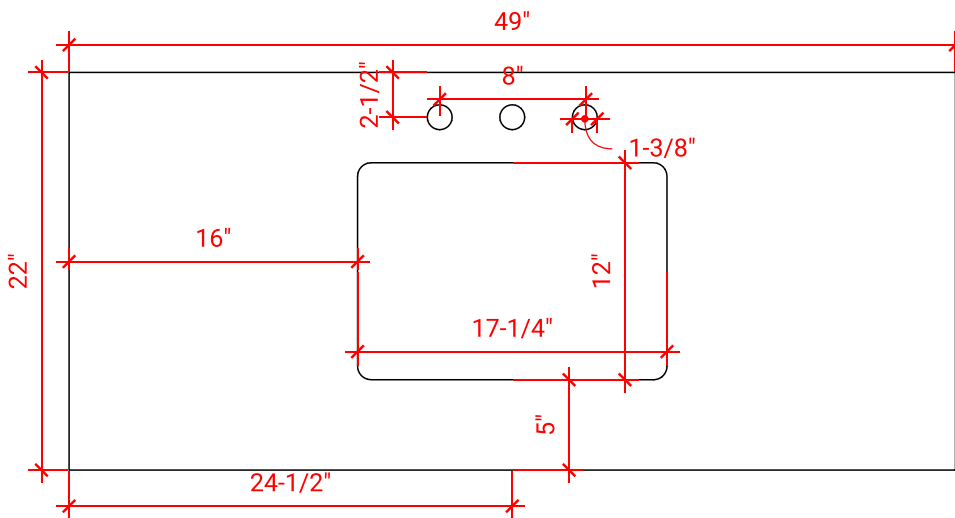

HEPBURN 49" CENTER SINK CABINET

ARIEL

TO49S

BASE CABINET DIMENSIONS

48" W x 21.5" D x 34.5" H

FEATURES

- Solid wood frame & plywood panels
- Dovetail drawers and joints
- Soft closing doors & drawers

HARDWARE FINISHES

AVAILABLE COLORS

FRONT VIEW

SIDE VIEW

PLAN VIEW

49" RECTANGLE SINK COUNTERTOP

OVERALL DIMENSIONS

49" W x 22" D x 1.5" H

COUNTERTOP OPTIONS

Carrara Marble
CW-049S-REC-CT

White Quartz
WQ-049S-REC-CT

FEATURES

- Solid countertop with mitered edges & seams
- Undermount white rectangular sink
- Pre-drilled for 8" widespread faucet

INCLUDED

- Countertop
- Matching Backsplash
- Rectangle Sink

COUNTERTOP PLAN VIEW

EDGE SIDE VIEW

THREE DIMENSIONAL COUNTERTOP VIEW