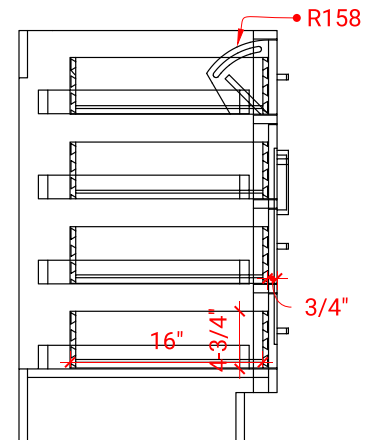

HEPBURN 49" CENTER SINK CABINET

ARIEL

TO49S

BASE CABINET DIMENSIONS

48" W x 21.5" D x 34.5" H

FEATURES

- Solid wood frame & plywood panels
- Dovetail drawers and joints
- Soft closing doors & drawers

HARDWARE FINISHES

AVAILABLE COLORS

FRONT VIEW

SIDE VIEW

PLAN VIEW

49" RECTANGLE SINK COUNTERTOP

OVERALL DIMENSIONS

49" W x 22" D x 1.5" H

COUNTERTOP OPTIONS

Carrara Marble
CW-049S-REC-CT

White Quartz
WQ-049S-REC-CT

FEATURES

- Solid countertop with mitered edges & seams
- Undermount white rectangular sink
- Pre-drilled for 8" widespread faucet

INCLUDED

- Countertop
- Matching Backsplash
- Rectangle Sink

COUNTERTOP PLAN VIEW

EDGE SIDE VIEW

THREE DIMENSIONAL COUNTERTOP VIEW