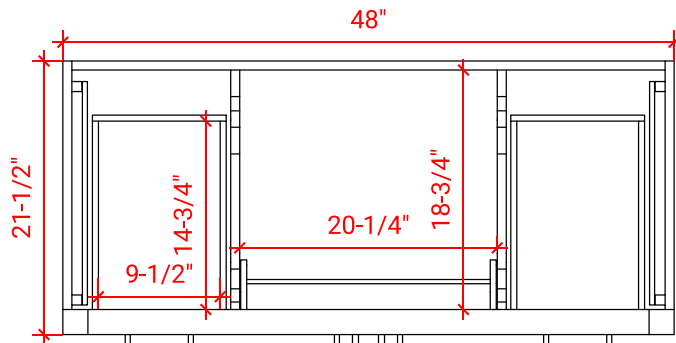

HEPBURN 49" CENTER SINK CABINET

ARIEL

TO49S

BASE CABINET DIMENSIONS

48" W x 21.5" D x 34.5" H

FEATURES

- Solid wood frame & plywood panels
- Dovetail drawers and joints
- Soft closing doors & drawers

HARDWARE FINISHES

AVAILABLE COLORS

FRONT VIEW

SIDE VIEW

PLAN VIEW

49" RECTANGLE SINK COUNTERTOP

OVERALL DIMENSIONS

49" W x 22" D x 1.5" H

COUNTERTOP OPTIONS

COUNTERTOP PLAN VIEW

EDGE SIDE VIEW

THREE DIMENSIONAL COUNTERTOP VIEW