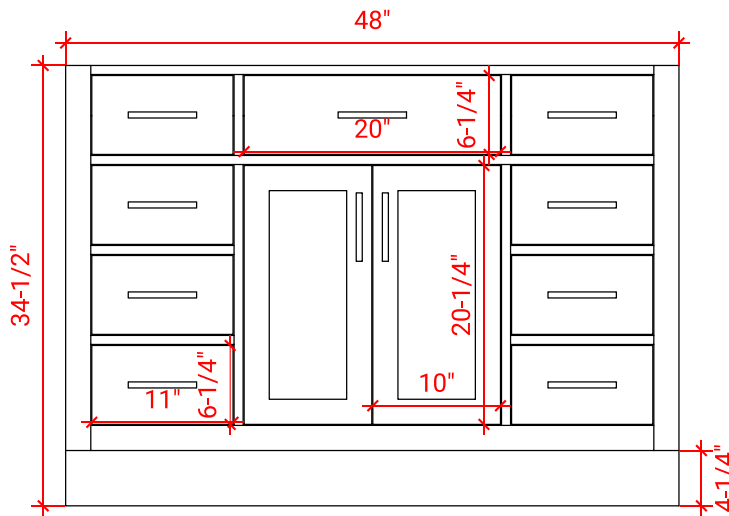

HEPBURN 49" CENTER SINK CABINET

ARIEL

TO49S

BASE CABINET DIMENSIONS

48" W x 21.5" D x 34.5" H

FEATURES

- Solid wood frame & plywood panels
- Dovetail drawers and joints
- Soft closing doors & drawers

HARDWARE FINISHES

AVAILABLE COLORS

FRONT VIEW

SIDE VIEW

PLAN VIEW

49" RECTANGLE SINK COUNTERTOP

OVERALL DIMENSIONS

49" W x 22" D x 1.5" H

COUNTERTOP OPTIONS

Carrara Marble
CW-049S-REC-CT

White Quartz
WQ-049S-REC-CT

FEATURES

- Solid countertop with mitered edges & seams
- Undermount white rectangular sink
- Pre-drilled for 8" widespread faucet

INCLUDED

- Countertop
- Matching Backsplash
- Rectangle Sink

COUNTERTOP PLAN VIEW

EDGE SIDE VIEW

THREE DIMENSIONAL COUNTERTOP VIEW