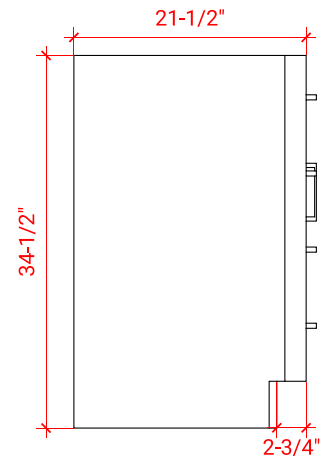

HEPBURN 49" CENTER SINK CABINET

ARIEL

TO49S

BASE CABINET DIMENSIONS

48" W x 21.5" D x 34.5" H

FEATURES

- Solid wood frame & plywood panels
- Dovetail drawers and joints
- Soft closing doors & drawers

HARDWARE FINISHES

AVAILABLE COLORS

FRONT VIEW

SIDE VIEW

PLAN VIEW

49" RECTANGLE SINK COUNTERTOP

OVERALL DIMENSIONS

49" W x 22" D x 1.5" H

COUNTERTOP OPTIONS

Carrara Marble
CW-049S-REC-CT

White Quartz
WQ-049S-REC-CT

FEATURES

- Solid countertop with mitered edges & seams
- Undermount white rectangular sink
- Pre-drilled for 8" widespread faucet

INCLUDED

- Countertop
- Matching Backsplash
- Rectangle Sink

COUNTERTOP PLAN VIEW

EDGE SIDE VIEW

THREE DIMENSIONAL COUNTERTOP VIEW