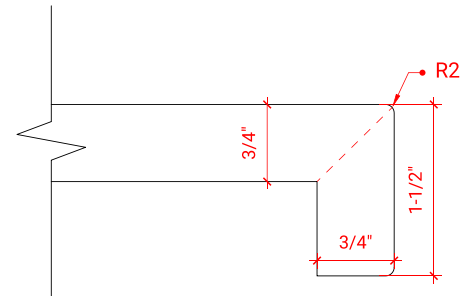

HEPBURN 49" CENTER SINK CABINET

ARIEL

TO49S

BASE CABINET DIMENSIONS

48" W x 21.5" D x 34.5" H

FEATURES

- Solid wood frame & plywood panels
- Dovetail drawers and joints
- Soft closing doors & drawers

HARDWARE FINISHES

AVAILABLE COLORS

FRONT VIEW

SIDE VIEW

PLAN VIEW

49" RECTANGLE SINK COUNTERTOP

OVERALL DIMENSIONS

49" W x 22" D x 1.5" H

COUNTERTOP OPTIONS

Carrara Marble
CW-049S-REC-CT

White Quartz
WQ-049S-REC-CT

FEATURES

- Solid countertop with mitered edges & seams
- Undermount white rectangular sink
- Pre-drilled for 8" widespread faucet

INCLUDED

- Countertop
- Matching Backsplash
- Rectangle Sink

COUNTERTOP PLAN VIEW

EDGE SIDE VIEW

THREE DIMENSIONAL COUNTERTOP VIEW