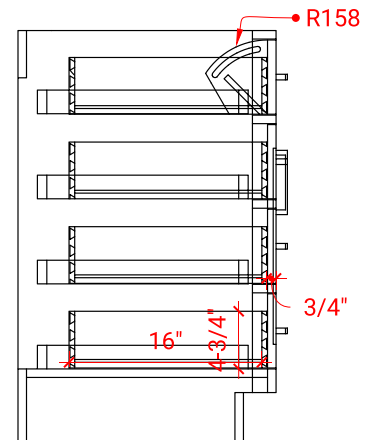

HEPBURN 49" CENTER SINK CABINET

ARIEL

TO49S

BASE CABINET DIMENSIONS

48" W x 21.5" D x 34.5" H

FEATURES

- Solid wood frame & plywood panels
- Dovetail drawers and joints
- Soft closing doors & drawers

HARDWARE FINISHES

AVAILABLE COLORS

FRONT VIEW

SIDE VIEW

PLAN VIEW

49" OVAL SINK COUNTERTOP

OVERALL DIMENSIONS

49" W x 22" D x 1.5" H

COUNTERTOP OPTIONS

Carrara Marble
CW-049S-OVL-CT

White Quartz
WQ-049S-OVL-CT

FEATURES

- Solid countertop with mitered edges & seams
- Undermount white oval sink
- Pre-drilled for 8" widespread faucet

INCLUDED

- Countertop
- Matching Backsplash
- Oval Sink

COUNTERTOP PLAN VIEW

EDGE SIDE VIEW

THREE DIMENSIONAL COUNTERTOP VIEW