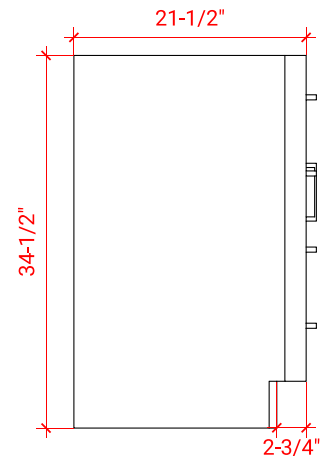

HEPBURN 49" CENTER SINK CABINET

ARIEL

TO49S

BASE CABINET DIMENSIONS

48" W x 21.5" D x 34.5" H

FEATURES

- Solid wood frame & plywood panels
- Dovetail drawers and joints
- Soft closing doors & drawers

HARDWARE FINISHES

AVAILABLE COLORS

FRONT VIEW

SIDE VIEW

PLAN VIEW

49" OVAL SINK COUNTERTOP

OVERALL DIMENSIONS

49" W x 22" D x 1.5" H

COUNTERTOP OPTIONS

COUNTERTOP PLAN VIEW

EDGE SIDE VIEW

THREE DIMENSIONAL COUNTERTOP VIEW