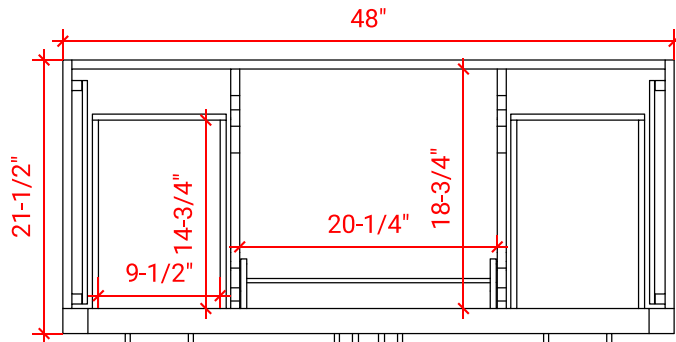

HEPBURN 49" CENTER SINK CABINET

ARIEL

TO49S

BASE CABINET DIMENSIONS

48" W x 21.5" D x 34.5" H

FEATURES

- Solid wood frame & plywood panels
- Dovetail drawers and joints
- Soft closing doors & drawers

HARDWARE FINISHES

AVAILABLE COLORS

FRONT VIEW

SIDE VIEW

PLAN VIEW

49" OVAL SINK COUNTERTOP

OVERALL DIMENSIONS

49" W x 22" D x 1.5" H

COUNTERTOP OPTIONS

COUNTERTOP PLAN VIEW

EDGE SIDE VIEW

THREE DIMENSIONAL COUNTERTOP VIEW