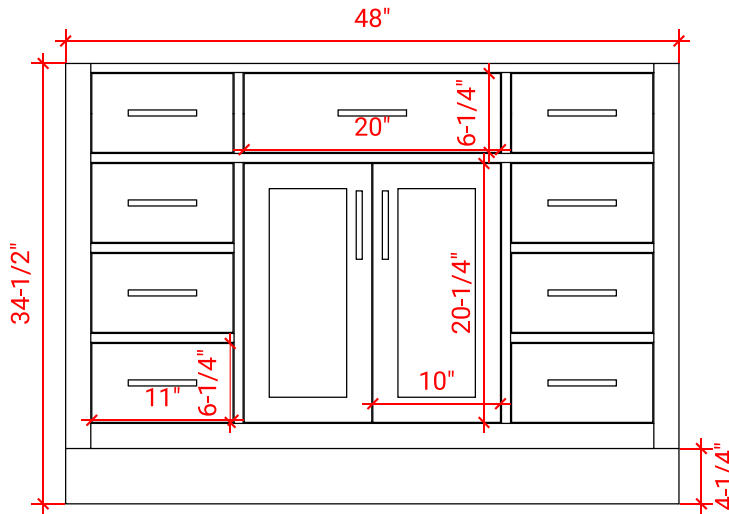

HEPBURN 49" CENTER SINK CABINET

ARIEL

TO49S

BASE CABINET DIMENSIONS

48" W x 21.5" D x 34.5" H

FEATURES

- Solid wood frame & plywood panels
- Dovetail drawers and joints
- Soft closing doors & drawers

HARDWARE FINISHES

AVAILABLE COLORS

FRONT VIEW

SIDE VIEW

PLAN VIEW

49" OVAL SINK COUNTERTOP

OVERALL DIMENSIONS

49" W x 22" D x 1.5" H

COUNTERTOP OPTIONS

COUNTERTOP PLAN VIEW

EDGE SIDE VIEW

THREE DIMENSIONAL COUNTERTOP VIEW