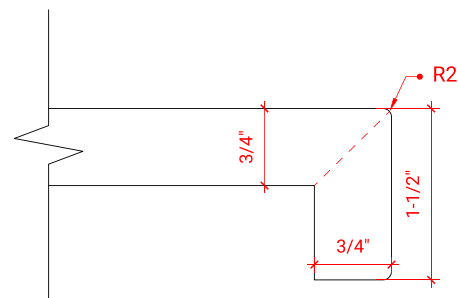

HEPBURN 49" CENTER SINK CABINET

ARIEL

TO49S

BASE CABINET DIMENSIONS

48" W x 21.5" D x 34.5" H

FEATURES

- Solid wood frame & plywood panels
- Dovetail drawers and joints
- Soft closing doors & drawers

HARDWARE FINISHES

AVAILABLE COLORS

FRONT VIEW

SIDE VIEW

PLAN VIEW

49" OVAL SINK COUNTERTOP

OVERALL DIMENSIONS

49" W x 22" D x 1.5" H

COUNTERTOP OPTIONS

Carrara Marble
CW-049S-OVL-CT

White Quartz
WQ-049S-OVL-CT

FEATURES

- Solid countertop with mitered edges & seams
- Undermount white oval sink
- Pre-drilled for 8" widespread faucet

INCLUDED

- Countertop
- Matching Backsplash
- Oval Sink

COUNTERTOP PLAN VIEW

EDGE SIDE VIEW

THREE DIMENSIONAL COUNTERTOP VIEW