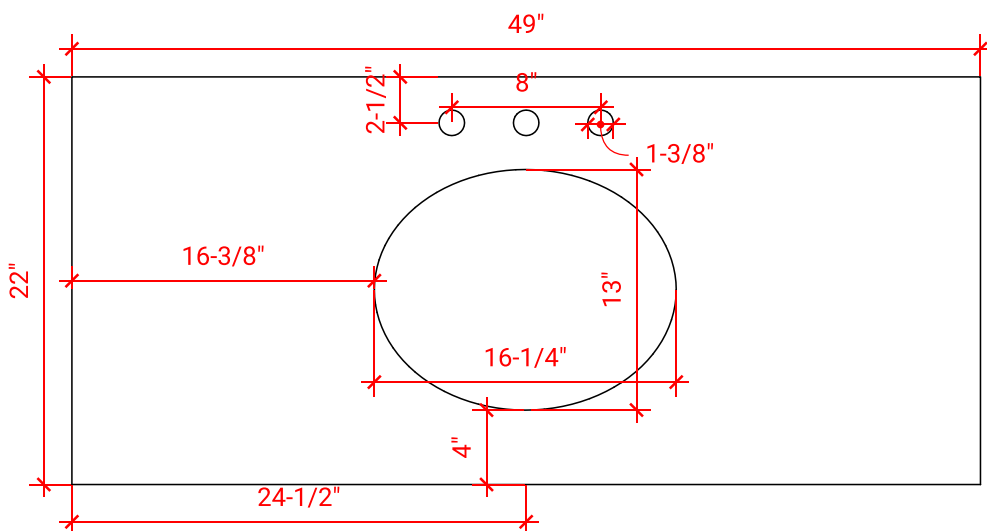

HEPBURN 49" CENTER SINK CABINET

ARIEL

TO49S

BASE CABINET DIMENSIONS

48" W x 21.5" D x 34.5" H

FEATURES

- Solid wood frame & plywood panels
- Dovetail drawers and joints
- Soft closing doors & drawers

HARDWARE FINISHES

AVAILABLE COLORS

FRONT VIEW

SIDE VIEW

PLAN VIEW

49" OVAL SINK COUNTERTOP

OVERALL DIMENSIONS

49" W x 22" D x 1.5" H

COUNTERTOP OPTIONS

Carrara Marble
CW-049S-OVL-CT

White Quartz
WQ-049S-OVL-CT

FEATURES

- Solid countertop with mitered edges & seams
- Undermount white oval sink
- Pre-drilled for 8" widespread faucet

INCLUDED

- Countertop
- Matching Backsplash
- Oval Sink

COUNTERTOP PLAN VIEW

EDGE SIDE VIEW

THREE DIMENSIONAL COUNTERTOP VIEW