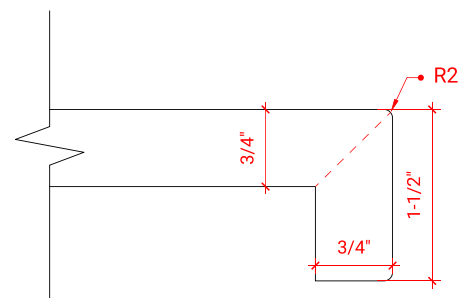

CAMBRIDGE 73" DOUBLE SINK CABINET

ARIEL

A073D

BASE CABINET DIMENSIONS

72" W x 21.5" D x 34.5" H

FEATURES

- Solid wood frame & plywood panels
- Dovetail drawers and joints
- Soft closing doors & drawers

HARDWARE FINISHES

AVAILABLE COLORS

FRONT VIEW

SIDE VIEW

PLAN VIEW

73" DOUBLE RECTANGLE SINK THIN COUNTERTOP

OVERALL DIMENSIONS

73" W x 22" D x 1.5" H

COUNTERTOP OPTIONS

Carrara Marble
CW-073D-REC-CT

White Quartz
WQ-073D-REC-CT

FEATURES

- Solid countertop with mitered edges & seams
- Undermount white rectangular sink
- Pre-drilled for 8" widespread faucet

INCLUDED

- Countertop
- Matching Backsplash
- Sink

COUNTERTOP PLAN VIEW

EDGE SIDE VIEW

THREE DIMENSIONAL COUNTERTOP VIEW