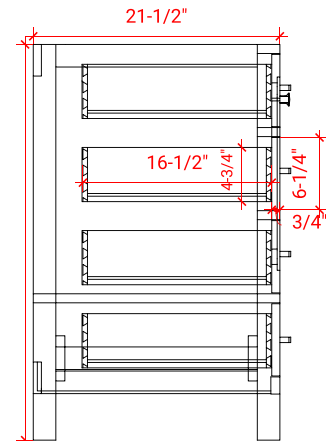

CAMBRIDGE 73" DOUBLE SINK CABINET

ARIEL

A073D

BASE CABINET DIMENSIONS

72" W x 21.5" D x 34.5" H

FEATURES

- Solid wood frame & plywood panels
- Dovetail drawers and joints
- Soft closing doors & drawers

HARDWARE FINISHES

AVAILABLE COLORS

FRONT VIEW

SIDE VIEW

PLAN VIEW

73" DOUBLE RECTANGLE SINK THIN COUNTERTOP

OVERALL DIMENSIONS

73" W x 22" D x 1.5" H

COUNTERTOP OPTIONS

COUNTERTOP PLAN VIEW

EDGE SIDE VIEW

THREE DIMENSIONAL COUNTERTOP VIEW