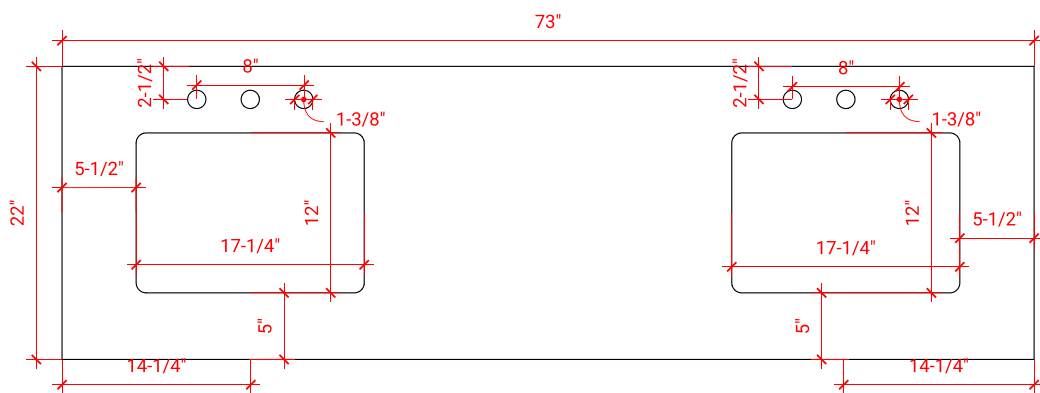

CAMBRIDGE 73" DOUBLE SINK CABINET

ARIEL

A073D

BASE CABINET DIMENSIONS

72" W x 21.5" D x 34.5" H

FEATURES

- Solid wood frame & plywood panels
- Dovetail drawers and joints
- Soft closing doors & drawers

HARDWARE FINISHES

AVAILABLE COLORS

FRONT VIEW

SIDE VIEW

PLAN VIEW

73" DOUBLE RECTANGLE SINK THIN COUNTERTOP

OVERALL DIMENSIONS

73" W x 22" D x 1.5" H

COUNTERTOP OPTIONS

Carrara Marble
CW-073D-REC-CT

White Quartz
WQ-073D-REC-CT

FEATURES

- Solid countertop with mitered edges & seams
- Undermount white rectangular sink
- Pre-drilled for 8" widespread faucet

INCLUDED

- Countertop
- Matching Backsplash
- Sink

COUNTERTOP PLAN VIEW

EDGE SIDE VIEW

THREE DIMENSIONAL COUNTERTOP VIEW