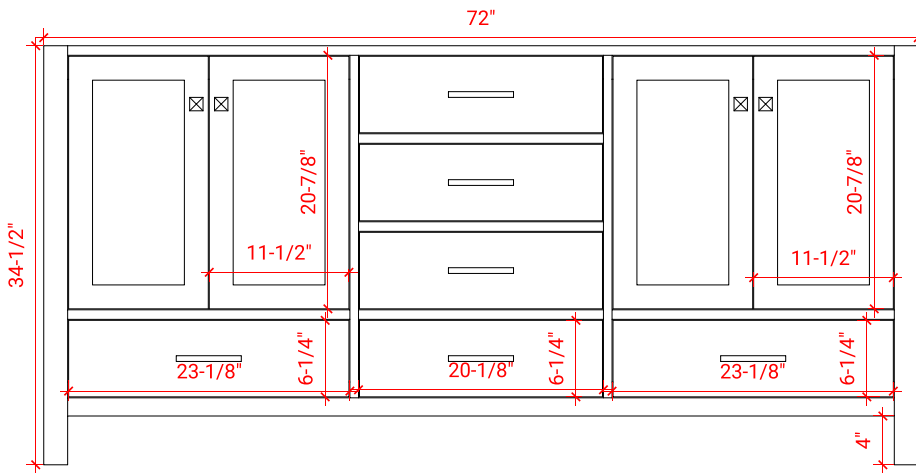

CAMBRIDGE 73" DOUBLE SINK CABINET

ARIEL

A073D

BASE CABINET DIMENSIONS

72" W x 21.5" D x 34.5" H

FEATURES

- Solid wood frame & plywood panels
- Dovetail drawers and joints
- Soft closing doors & drawers

HARDWARE FINISHES

AVAILABLE COLORS

FRONT VIEW

SIDE VIEW

PLAN VIEW

73" DOUBLE RECTANGLE SINK THIN COUNTERTOP

OVERALL DIMENSIONS

73" W x 22" D x 1.5" H

COUNTERTOP OPTIONS

Carrara Marble
CW-073D-REC-CT

White Quartz
WQ-073D-REC-CT

FEATURES

- Solid countertop with mitered edges & seams
- Undermount white rectangular sink
- Pre-drilled for 8" widespread faucet

INCLUDED

- Countertop
- Matching Backsplash
- Sink

COUNTERTOP PLAN VIEW

EDGE SIDE VIEW

THREE DIMENSIONAL COUNTERTOP VIEW