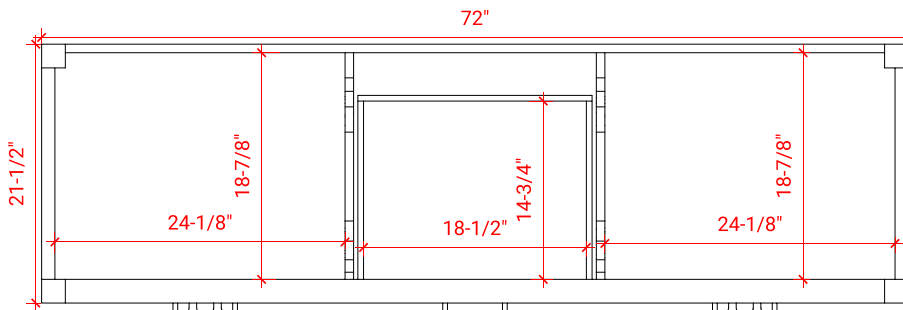

CAMBRIDGE 73" DOUBLE SINK CABINET

ARIEL

A073D

BASE CABINET DIMENSIONS

72" W x 21.5" D x 34.5" H

FEATURES

- Solid wood frame & plywood panels
- Dovetail drawers and joints
- Soft closing doors & drawers

HARDWARE FINISHES

AVAILABLE COLORS

FRONT VIEW

SIDE VIEW

PLAN VIEW

73" DOUBLE RECTANGLE SINK THIN COUNTERTOP

OVERALL DIMENSIONS

73" W x 22" D x 1.5" H

COUNTERTOP OPTIONS

COUNTERTOP PLAN VIEW

EDGE SIDE VIEW

THREE DIMENSIONAL COUNTERTOP VIEW