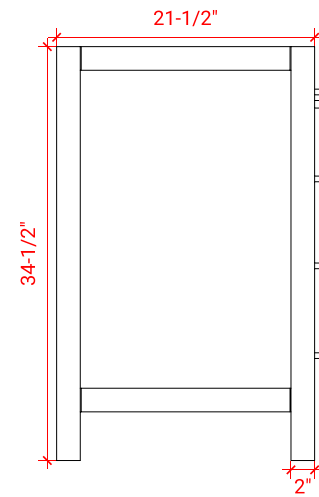

CAMBRIDGE 73" DOUBLE SINK CABINET

ARIEL

A073D

BASE CABINET DIMENSIONS

72" W x 21.5" D x 34.5" H

FEATURES

- Solid wood frame & plywood panels
- Dovetail drawers and joints
- Soft closing doors & drawers

HARDWARE FINISHES

AVAILABLE COLORS

FRONT VIEW

SIDE VIEW

PLAN VIEW

73" DOUBLE RECTANGLE SINK THIN COUNTERTOP

OVERALL DIMENSIONS

73" W x 22" D x 1.5" H

COUNTERTOP OPTIONS

Carrara Marble
CW-073D-REC-CT

White Quartz
WQ-073D-REC-CT

FEATURES

- Solid countertop with mitered edges & seams
- Undermount white rectangular sink
- Pre-drilled for 8" widespread faucet

INCLUDED

- Countertop
- Matching Backsplash
- Sink

COUNTERTOP PLAN VIEW

EDGE SIDE VIEW

THREE DIMENSIONAL COUNTERTOP VIEW