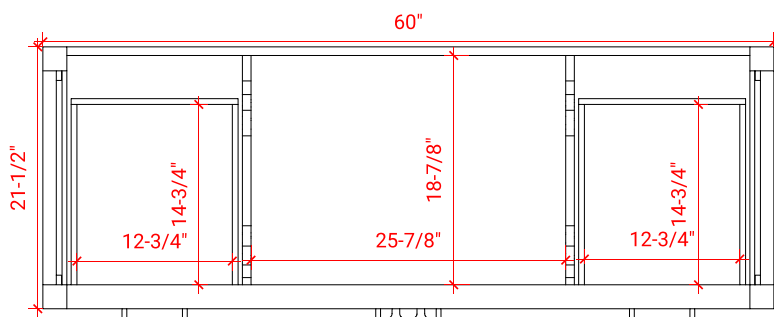

CAMBRIDGE 61" SINGLE SINK CABINET

ARIEL

A061S

BASE CABINET DIMENSIONS

60" W x 21.5" D x 34.5" H

FEATURES

- Solid wood frame & plywood panels
- Dovetail drawers and joints
- Soft closing doors & drawers

HARDWARE FINISHES

Satin Nickel Satin Brass Satin Black

AVAILABLE COLORS

White Grey Espresso Midnight Blue

FRONT VIEW

SIDE VIEW

PLAN VIEW

61" RECTANGLE SINK THIN COUNTERTOP

OVERALL DIMENSIONS

61" W x 22" D x 1.5" H

COUNTERTOP OPTIONS

Carrara Marble
CW-061S-REC-CT

White Quartz
WQ-061S-REC-CT

FEATURES

- Solid countertop with mitered edges & seams
- Undermount white rectangular sink
- Pre-drilled for 8" widespread faucet

INCLUDED

- Countertop
- Matching Backsplash
- Sink

COUNTERTOP PLAN VIEW

EDGE SIDE VIEW

THREE DIMENSIONAL COUNTERTOP VIEW