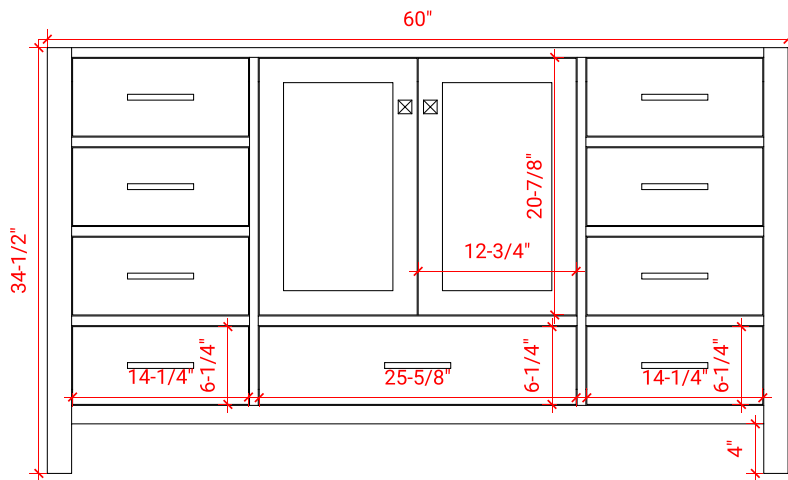

CAMBRIDGE 61" SINGLE SINK CABINET

ARIEL

A061S

BASE CABINET DIMENSIONS

60" W x 21.5" D x 34.5" H

FEATURES

- Solid wood frame & plywood panels
- Dovetail drawers and joints
- Soft closing doors & drawers

HARDWARE FINISHES

Satin Nickel Satin Brass Satin Black

AVAILABLE COLORS

White Grey Espresso Midnight Blue

FRONT VIEW

SIDE VIEW

PLAN VIEW

61" RECTANGLE SINK THIN COUNTERTOP

OVERALL DIMENSIONS

61" W x 22" D x 1.5" H

COUNTERTOP OPTIONS

Carrara Marble
CW-061S-REC-CT

White Quartz
WQ-061S-REC-CT

FEATURES

- Solid countertop with mitered edges & seams
- Undermount white rectangular sink
- Pre-drilled for 8" widespread faucet

INCLUDED

- Countertop
- Matching Backsplash
- Sink

COUNTERTOP PLAN VIEW

EDGE SIDE VIEW

THREE DIMENSIONAL COUNTERTOP VIEW