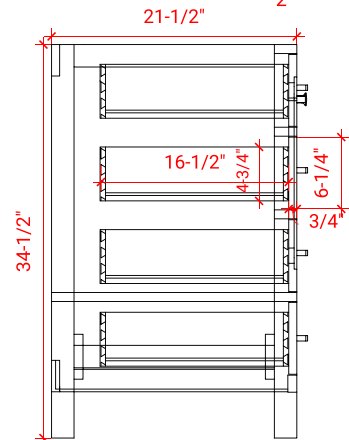

CAMBRIDGE 61" SINGLE SINK CABINET

ARIEL

A061S

BASE CABINET DIMENSIONS

60" W x 21.5" D x 34.5" H

FEATURES

- Solid wood frame & plywood panels
- Dovetail drawers and joints
- Soft closing doors & drawers

HARDWARE FINISHES

Satin Nickel Satin Brass Satin Black

AVAILABLE COLORS

White Grey Espresso Midnight Blue

FRONT VIEW

SIDE VIEW

PLAN VIEW

61" RECTANGLE SINK THIN COUNTERTOP

OVERALL DIMENSIONS

61" W x 22" D x 1.5" H

COUNTERTOP OPTIONS

Carrara Marble
CW-061S-REC-CT

White Quartz
WQ-061S-REC-CT

FEATURES

- Solid countertop with mitered edges & seams
- Undermount white rectangular sink
- Pre-drilled for 8" widespread faucet

INCLUDED

- Countertop
- Matching Backsplash
- Sink

COUNTERTOP PLAN VIEW

EDGE SIDE VIEW

THREE DIMENSIONAL COUNTERTOP VIEW