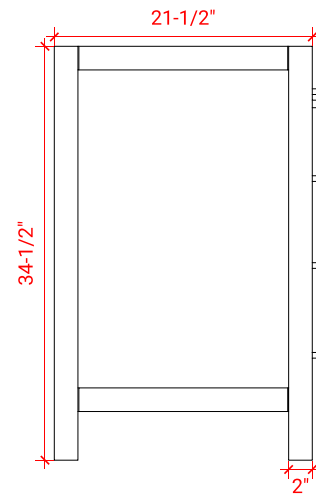

CAMBRIDGE 61" SINGLE SINK CABINET

ARIEL

A061S

BASE CABINET DIMENSIONS

60" W x 21.5" D x 34.5" H

FEATURES

- Solid wood frame & plywood panels
- Dovetail drawers and joints
- Soft closing doors & drawers

HARDWARE FINISHES

Satin Nickel Satin Brass Satin Black

AVAILABLE COLORS

White Grey Espresso Midnight Blue

FRONT VIEW

SIDE VIEW

PLAN VIEW

61" RECTANGLE SINK THIN COUNTERTOP

OVERALL DIMENSIONS

61" W x 22" D x 1.5" H

COUNTERTOP OPTIONS

Carrara Marble
CW-061S-REC-CT

White Quartz
WQ-061S-REC-CT

FEATURES

- Solid countertop with mitered edges & seams
- Undermount white rectangular sink
- Pre-drilled for 8" widespread faucet

INCLUDED

- Countertop
- Matching Backsplash
- Sink

COUNTERTOP PLAN VIEW

EDGE SIDE VIEW

THREE DIMENSIONAL COUNTERTOP VIEW