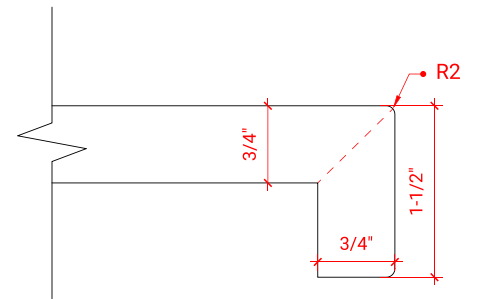

CAMBRIDGE 61" SINGLE SINK CABINET

ARIEL

A061S

BASE CABINET DIMENSIONS

60" W x 21.5" D x 34.5" H

FEATURES

- Solid wood frame & plywood panels
- Dovetail drawers and joints
- Soft closing doors & drawers

HARDWARE FINISHES

61" W x 22" D x 1.5" H

COUNTERTOP OPTIONS

Carrara Marble
CW-061S-REC-CT

White Quartz
WQ-061S-REC-CT

FEATURES

- Solid countertop with mitered edges & seams
- Undermount white rectangular sink
- Pre-drilled for 8" widespread faucet

INCLUDED

- Countertop
- Matching Backsplash
- Sink

COUNTERTOP PLAN VIEW

EDGE SIDE VIEW

THREE DIMENSIONAL COUNTERTOP VIEW