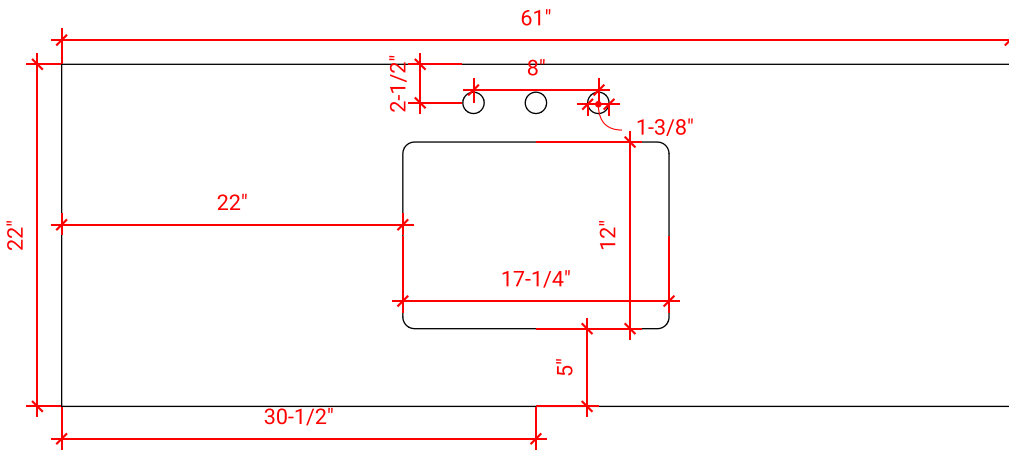

CAMBRIDGE 61" SINGLE SINK CABINET

ARIEL

A061S

BASE CABINET DIMENSIONS

60" W x 21.5" D x 34.5" H

FEATURES

- Solid wood frame & plywood panels
- Dovetail drawers and joints
- Soft closing doors & drawers

HARDWARE FINISHES

Satin Nickel Satin Brass Satin Black

AVAILABLE COLORS

White Grey Espresso Midnight Blue

FRONT VIEW

SIDE VIEW

PLAN VIEW

61" RECTANGLE SINK THIN COUNTERTOP

OVERALL DIMENSIONS

61" W x 22" D x 1.5" H

COUNTERTOP OPTIONS

Carrara Marble
CW-061S-REC-CT

White Quartz
WQ-061S-REC-CT

FEATURES

- Solid countertop with mitered edges & seams
- Undermount white rectangular sink
- Pre-drilled for 8" widespread faucet

INCLUDED

- Countertop
- Matching Backsplash
- Sink

COUNTERTOP PLAN VIEW

EDGE SIDE VIEW

THREE DIMENSIONAL COUNTERTOP VIEW