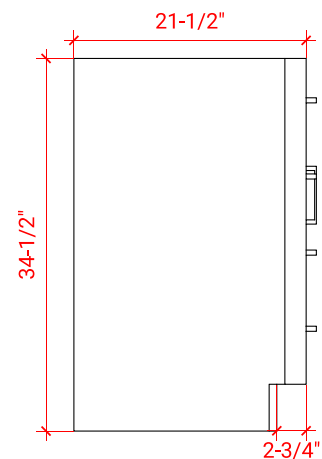

HEPBURN 43" CENTER SINK CABINET

ARIEL

T043S

BASE CABINET DIMENSIONS

42" W x 21.5" D x 34.5" H

FEATURES

- Solid wood frame & plywood panels
- Dovetail drawers and joints
- Soft closing doors & drawers

HARDWARE FINISHES

AVAILABLE COLORS

FRONT VIEW

SIDE VIEW

PLAN VIEW

43" OVAL SINK COUNTERTOP

OVERALL DIMENSIONS

43" W x 22" D x 1.5" H

COUNTERTOP OPTIONS

COUNTERTOP PLAN VIEW

EDGE SIDE VIEW

THREE DIMENSIONAL COUNTERTOP VIEW