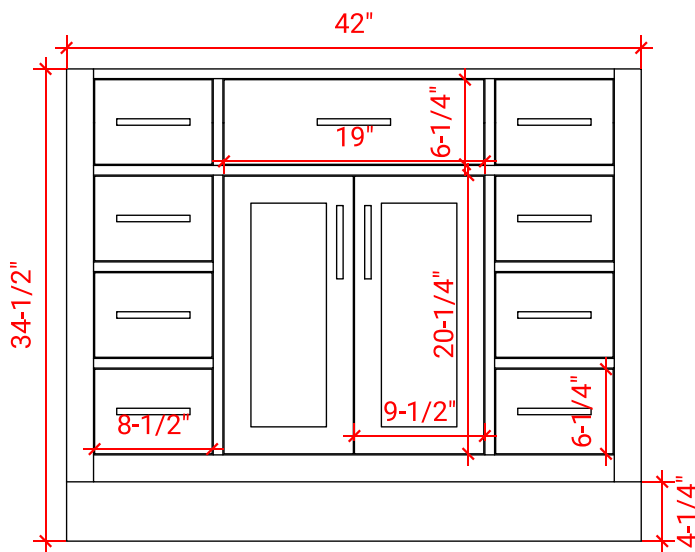

HEPBURN 43" CENTER SINK CABINET

ARIEL

T043S

BASE CABINET DIMENSIONS

42" W x 21.5" D x 34.5" H

FEATURES

- Solid wood frame & plywood panels
- Dovetail drawers and joints
- Soft closing doors & drawers

HARDWARE FINISHES

AVAILABLE COLORS

FRONT VIEW

SIDE VIEW

PLAN VIEW

43" OVAL SINK COUNTERTOP

OVERALL DIMENSIONS

43" W x 22" D x 1.5" H

COUNTERTOP OPTIONS

COUNTERTOP PLAN VIEW

EDGE SIDE VIEW

THREE DIMENSIONAL COUNTERTOP VIEW