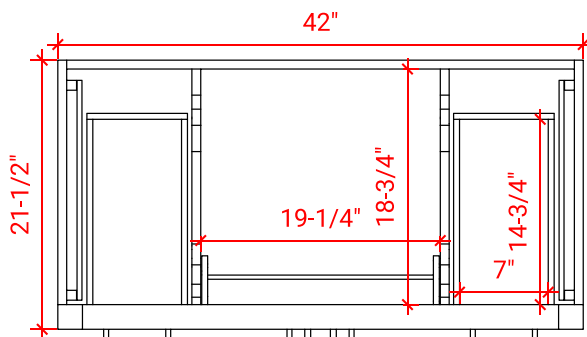

HEPBURN 43" CENTER SINK CABINET

ARIEL

T043S

BASE CABINET DIMENSIONS

42" W x 21.5" D x 34.5" H

FEATURES

- Solid wood frame & plywood panels
- Dovetail drawers and joints
- Soft closing doors & drawers

HARDWARE FINISHES

AVAILABLE COLORS

FRONT VIEW

SIDE VIEW

PLAN VIEW

43" OVAL SINK COUNTERTOP

OVERALL DIMENSIONS

43" W x 22" D x 1.5" H

COUNTERTOP OPTIONS

COUNTERTOP PLAN VIEW

EDGE SIDE VIEW

THREE DIMENSIONAL COUNTERTOP VIEW