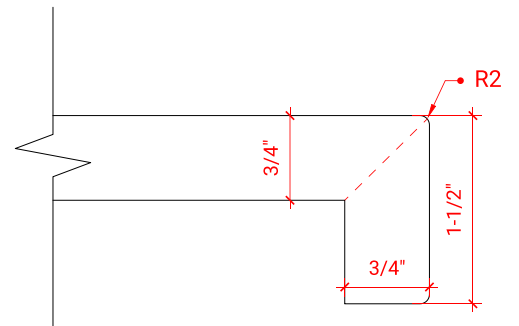

HEPBURN 43" CENTER SINK CABINET

ARIEL

T043S

BASE CABINET DIMENSIONS

42" W x 21.5" D x 34.5" H

FEATURES

- Solid wood frame & plywood panels
- Dovetail drawers and joints
- Soft closing doors & drawers

HARDWARE FINISHES

AVAILABLE COLORS

FRONT VIEW

SIDE VIEW

PLAN VIEW

43" OVAL SINK COUNTERTOP

OVERALL DIMENSIONS

43" W x 22" D x 1.5" H

COUNTERTOP OPTIONS

Carrara Marble
CW-043S-OVL-CT

White Quartz
WQ-043S-OVL-CT

FEATURES

- Solid countertop with mitered edges & seams
- Undermount white oval sink
- Pre-drilled for 8" widespread faucet

INCLUDED

- Countertop
- Matching Backsplash
- Oval Sink

COUNTERTOP PLAN VIEW

EDGE SIDE VIEW

THREE DIMENSIONAL COUNTERTOP VIEW