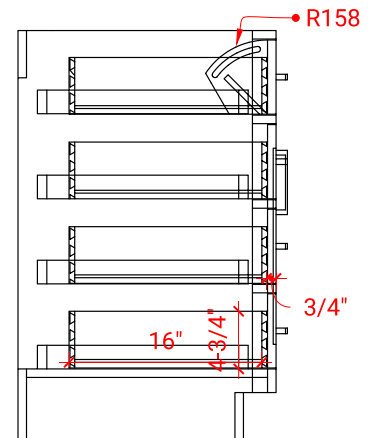

HEPBURN 43" CENTER SINK CABINET

ARIEL

T043S

BASE CABINET DIMENSIONS

42" W x 21.5" D x 34.5" H

FEATURES

- Solid wood frame & plywood panels
- Dovetail drawers and joints
- Soft closing doors & drawers

HARDWARE FINISHES

AVAILABLE COLORS

FRONT VIEW

SIDE VIEW

PLAN VIEW

43" OVAL SINK COUNTERTOP

OVERALL DIMENSIONS

43" W x 22" D x 1.5" H

COUNTERTOP OPTIONS

Carrara Marble
CW-043S-OVL-CT

White Quartz
WQ-043S-OVL-CT

FEATURES

- Solid countertop with mitered edges & seams
- Undermount white oval sink
- Pre-drilled for 8" widespread faucet

INCLUDED

- Countertop
- Matching Backsplash
- Oval Sink

COUNTERTOP PLAN VIEW

EDGE SIDE VIEW

THREE DIMENSIONAL COUNTERTOP VIEW