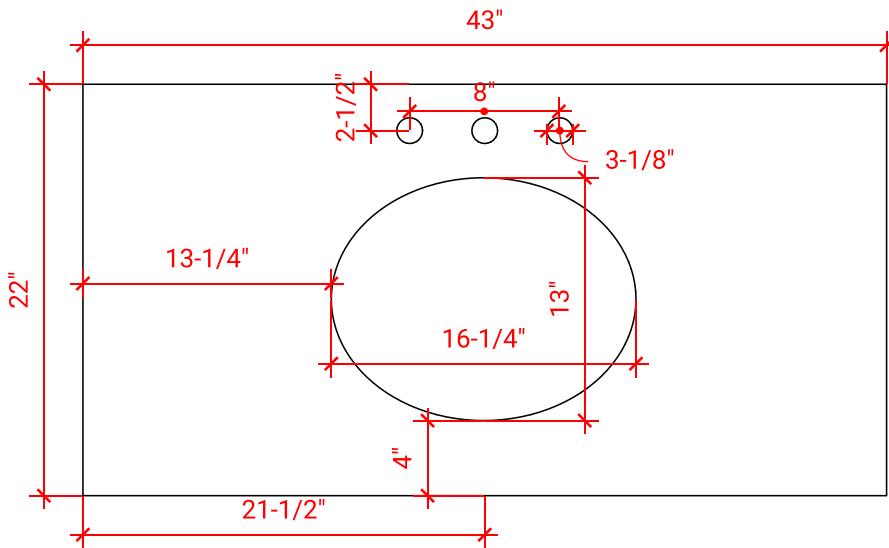

HEPBURN 43" CENTER SINK CABINET

ARIEL

T043S

BASE CABINET DIMENSIONS

42" W x 21.5" D x 34.5" H

FEATURES

- Solid wood frame & plywood panels
- Dovetail drawers and joints
- Soft closing doors & drawers

HARDWARE FINISHES

AVAILABLE COLORS

FRONT VIEW

SIDE VIEW

PLAN VIEW

43" OVAL SINK COUNTERTOP

OVERALL DIMENSIONS

43" W x 22" D x 1.5" H

COUNTERTOP OPTIONS

Carrara Marble
CW-043S-OVL-CT

White Quartz
WQ-043S-OVL-CT

FEATURES

- Solid countertop with mitered edges & seams
- Undermount white oval sink
- Pre-drilled for 8" widespread faucet

INCLUDED

- Countertop
- Matching Backsplash
- Oval Sink

COUNTERTOP PLAN VIEW

EDGE SIDE VIEW

THREE DIMENSIONAL COUNTERTOP VIEW