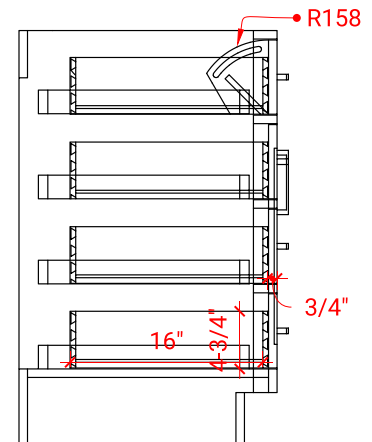

HEPBURN 43" RIGHT OFFSET CABINET

ARIEL

TO43S-R

BASE CABINET DIMENSIONS

42" W x 21.5" D x 34.5" H

FEATURES

- Solid wood frame & plywood panels
- Dovetail drawers and joints
- Soft closing doors & drawers

HARDWARE FINISHES

AVAILABLE COLORS

FRONT VIEW

SIDE VIEW

PLAN VIEW

43" RIGHT OFFSET RECTANGLE SINK COUNTERTOP

OVERALL DIMENSIONS

43" W x 22" D x 1.5" H

COUNTERTOP OPTIONS

Carrara Marble
CW-043S-R-REC-CT

White Quartz
WQ-043S-R-REC-CT

FEATURES

- Solid countertop with mitered edges & seams
- Undermount white rectangular sink
- Pre-drilled for 8" widespread faucet

INCLUDED

- Countertop
- Matching Backsplash
- Rectangle Sink

COUNTERTOP PLAN VIEW

EDGE SIDE VIEW

THREE DIMENSIONAL COUNTERTOP VIEW