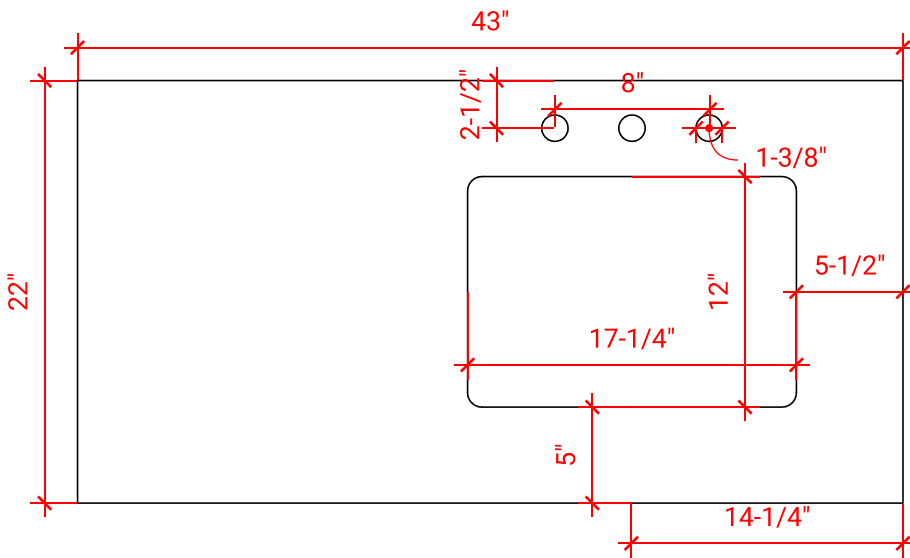

HEPBURN 43" RIGHT OFFSET CABINET

ARIEL

TO43S-R

BASE CABINET DIMENSIONS

42" W x 21.5" D x 34.5" H

FEATURES

- Solid wood frame & plywood panels
- Dovetail drawers and joints
- Soft closing doors & drawers

HARDWARE FINISHES

AVAILABLE COLORS

FRONT VIEW

SIDE VIEW

PLAN VIEW

43" RIGHT OFFSET RECTANGLE SINK COUNTERTOP

OVERALL DIMENSIONS

43" W x 22" D x 1.5" H

COUNTERTOP OPTIONS

Carrara Marble
CW-043S-R-REC-CT

White Quartz
WQ-043S-R-REC-CT

FEATURES

- Solid countertop with mitered edges & seams
- Undermount white rectangular sink
- Pre-drilled for 8" widespread faucet

INCLUDED

- Countertop
- Matching Backsplash
- Rectangle Sink

COUNTERTOP PLAN VIEW

EDGE SIDE VIEW

THREE DIMENSIONAL COUNTERTOP VIEW