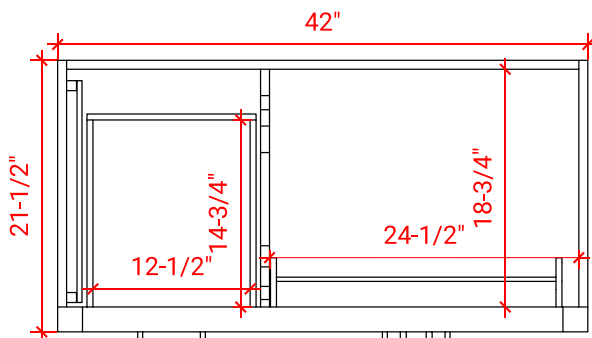

HEPBURN 43" RIGHT OFFSET CABINET

ARIEL

TO43S-R

BASE CABINET DIMENSIONS

42" W x 21.5" D x 34.5" H

FEATURES

- Solid wood frame & plywood panels
- Dovetail drawers and joints
- Soft closing doors & drawers

HARDWARE FINISHES

AVAILABLE COLORS

FRONT VIEW

SIDE VIEW

PLAN VIEW

43" RIGHT OFFSET RECTANGLE SINK COUNTERTOP

OVERALL DIMENSIONS

43" W x 22" D x 1.5" H

COUNTERTOP OPTIONS

COUNTERTOP PLAN VIEW

EDGE SIDE VIEW

THREE DIMENSIONAL COUNTERTOP VIEW