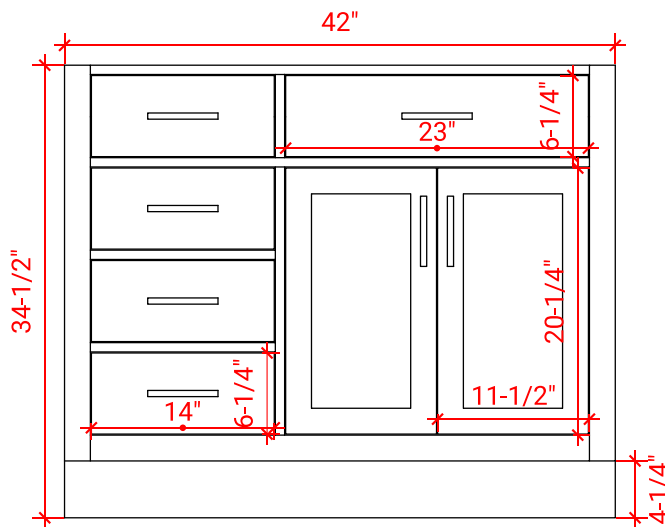

HEPBURN 43" RIGHT OFFSET CABINET

ARIEL

TO43S-R

BASE CABINET DIMENSIONS

42" W x 21.5" D x 34.5" H

FEATURES

- Solid wood frame & plywood panels
- Dovetail drawers and joints
- Soft closing doors & drawers

HARDWARE FINISHES

AVAILABLE COLORS

FRONT VIEW

SIDE VIEW

PLAN VIEW

43" RIGHT OFFSET RECTANGLE SINK COUNTERTOP

OVERALL DIMENSIONS

43" W x 22" D x 1.5" H

COUNTERTOP OPTIONS

Carrara Marble
CW-043S-R-REC-CT

White Quartz
WQ-043S-R-REC-CT

FEATURES

- Solid countertop with mitered edges & seams
- Undermount white rectangular sink
- Pre-drilled for 8" widespread faucet

INCLUDED

- Countertop
- Matching Backsplash
- Rectangle Sink

COUNTERTOP PLAN VIEW

EDGE SIDE VIEW

THREE DIMENSIONAL COUNTERTOP VIEW