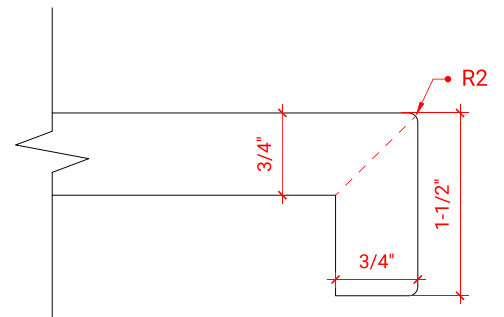

HEPBURN 43" RIGHT OFFSET CABINET

ARIEL

TO43S-R

BASE CABINET DIMENSIONS

42" W x 21.5" D x 34.5" H

FEATURES

- Solid wood frame & plywood panels
- Dovetail drawers and joints
- Soft closing doors & drawers

HARDWARE FINISHES

AVAILABLE COLORS

FRONT VIEW

SIDE VIEW

PLAN VIEW

43" RIGHT OFFSET RECTANGLE SINK COUNTERTOP

OVERALL DIMENSIONS

43" W x 22" D x 1.5" H

COUNTERTOP OPTIONS

Carrara Marble
CW-043S-R-REC-CT

White Quartz
WQ-043S-R-REC-CT

FEATURES

- Solid countertop with mitered edges & seams
- Undermount white rectangular sink
- Pre-drilled for 8" widespread faucet

INCLUDED

- Countertop
- Matching Backsplash
- Rectangle Sink

COUNTERTOP PLAN VIEW

EDGE SIDE VIEW

THREE DIMENSIONAL COUNTERTOP VIEW