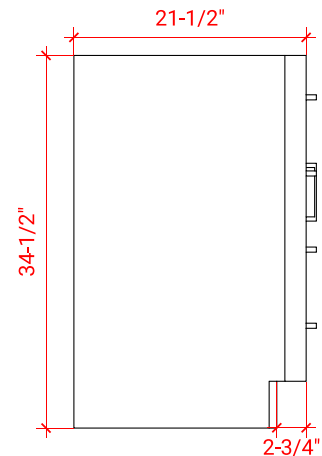

HEPBURN 43" RIGHT OFFSET CABINET

ARIEL

TO43S-R

BASE CABINET DIMENSIONS

42" W x 21.5" D x 34.5" H

FEATURES

- Solid wood frame & plywood panels
- Dovetail drawers and joints
- Soft closing doors & drawers

HARDWARE FINISHES

AVAILABLE COLORS

FRONT VIEW

SIDE VIEW

PLAN VIEW

43" RIGHT OFFSET RECTANGLE SINK COUNTERTOP

OVERALL DIMENSIONS

43" W x 22" D x 1.5" H

COUNTERTOP OPTIONS

Carrara Marble
CW-043S-R-REC-CT

White Quartz
WQ-043S-R-REC-CT

FEATURES

- Solid countertop with mitered edges & seams
- Undermount white rectangular sink
- Pre-drilled for 8" widespread faucet

INCLUDED

- Countertop
- Matching Backsplash
- Rectangle Sink

COUNTERTOP PLAN VIEW

EDGE SIDE VIEW

THREE DIMENSIONAL COUNTERTOP VIEW