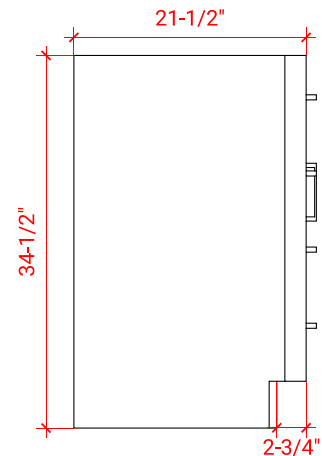

HEPBURN 43" RIGHT OFFSET CABINET

ARIEL

TO43S-R

BASE CABINET DIMENSIONS

42" W x 21.5" D x 34.5" H

FEATURES

- Solid wood frame & plywood panels
- Dovetail drawers and joints
- Soft closing doors & drawers

HARDWARE FINISHES

AVAILABLE COLORS

FRONT VIEW

SIDE VIEW

PLAN VIEW