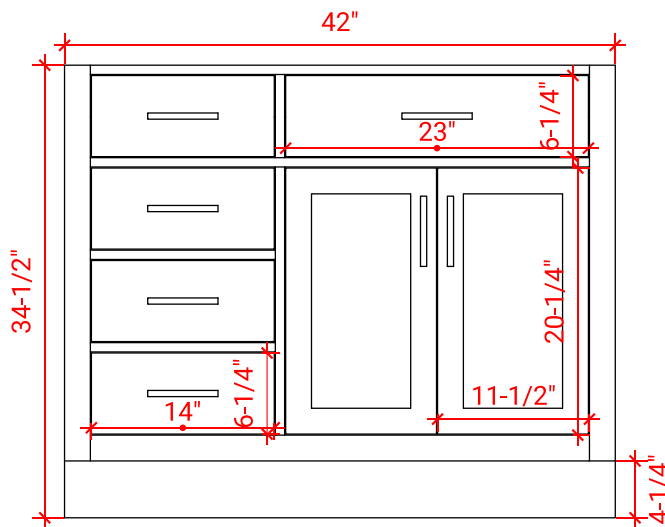

FRONT VIEW

PLAN VIEW