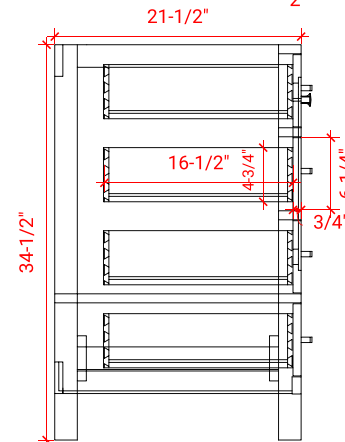

CAMBRIDGE 43" LEFT OFFSET CABINET

ARIEL

A043S-L

BASE CABINET DIMENSIONS

42" W x 21.5" D x 34.5" H

FEATURES

- Solid wood frame & plywood panels
- Dovetail drawers and joints
- Soft closing doors & drawers

HARDWARE FINISHES

Satin Nickel   Satin Brass   Satin Black

AVAILABLE COLORS

White   Grey   Espresso   Midnight Blue

PLAN VIEW