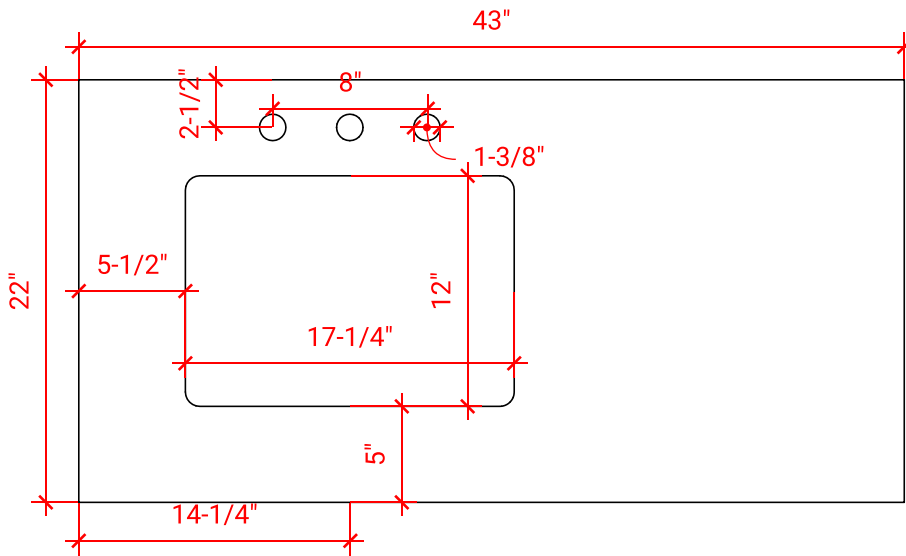

43" LEFT OFFSET RECTANGLE SINK THIN COUNTERTOP

OVERALL DIMENSIONS

43" W x 22" D x 1.5" H

COUNTERTOP OPTIONS

FEATURES

- Solid countertop with mitered edges & seams
- Undermount white rectangular sink
- Pre-drilled for 8" widespread faucet

INCLUDED

- Countertop
- Matching Backsplash
- Sink

COUNTERTOP PLAN VIEW