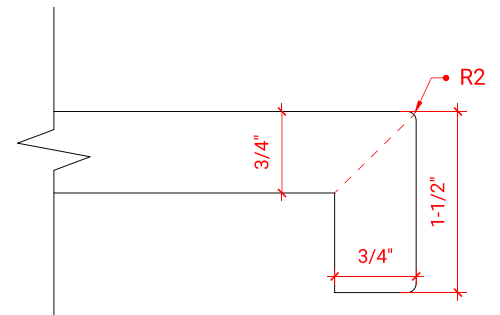

EDGE SIDE VIEW