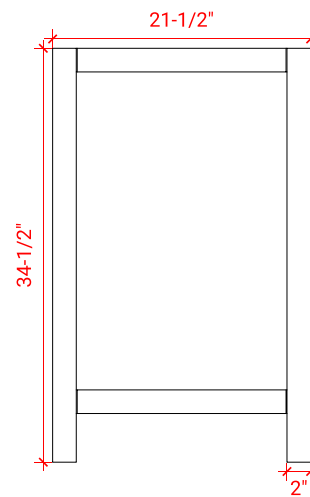

CAMBRIDGE 43" CENTER SINK CABINET

ARIEL

A043S

BASE CABINET DIMENSIONS

42" W x 21.5" D x 34.5" H

FEATURES

- Solid wood frame & plywood panels
- Dovetail drawers and joints
- Soft closing doors & drawers

HARDWARE FINISHES

Satin Nickel   Satin Brass   Satin Black

AVAILABLE COLORS

White   Grey   Espresso   Midnight Blue

SIDE VIEW