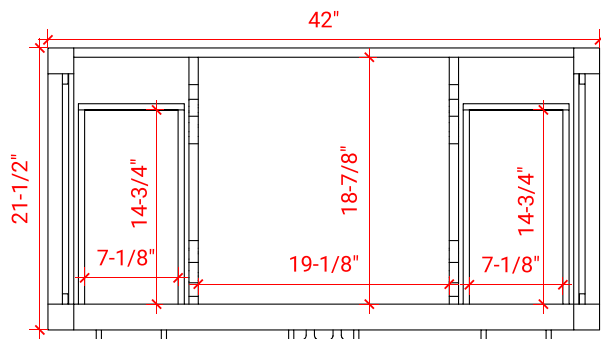

CAMBRIDGE 43" CENTER SINK CABINET

ARIEL

A043S

BASE CABINET DIMENSIONS

42" W x 21.5" D x 34.5" H

FEATURES

- Solid wood frame & plywood panels
- Dovetail drawers and joints
- Soft closing doors & drawers

HARDWARE FINISHES

Satin Nickel   Satin Brass   Satin Black

AVAILABLE COLORS

White   Grey   Espresso   Midnight Blue

PLAN VIEW