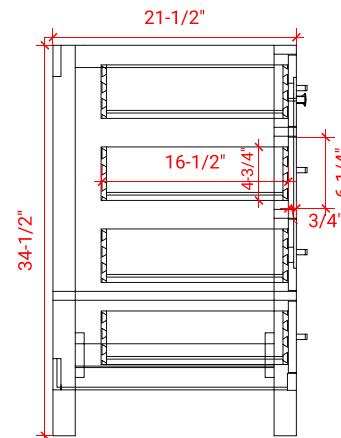

CAMBRIDGE 43" CENTER SINK CABINET

ARIEL

A043S

BASE CABINET DIMENSIONS

42" W x 21.5" D x 34.5" H

FEATURES

- Solid wood frame & plywood panels
- Dovetail drawers and joints
- Soft closing doors & drawers

HARDWARE FINISHES

Satin Nickel   Satin Brass   Satin Black

AVAILABLE COLORS

White   Grey   Espresso   Midnight Blue

PLAN VIEW