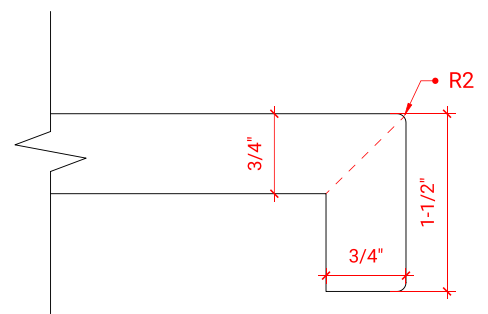

EDGE SIDE VIEW