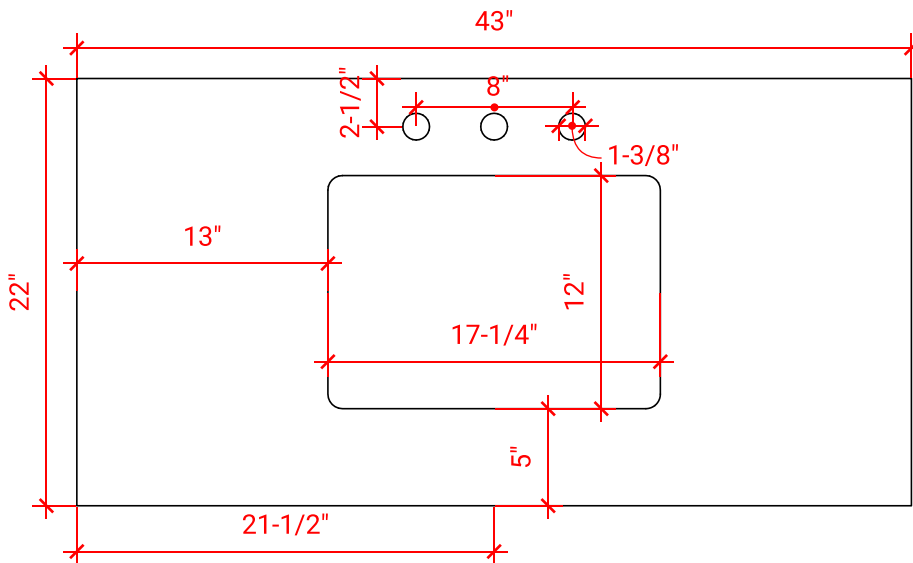

43" RECTANGLE SINK THIN COUNTERTOP

OVERALL DIMENSIONS

43" W x 22" D x 1.5" H

COUNTERTOP OPTIONS

FEATURES

- Solid countertop with mitered edges & seams
- Undermount white rectangular sink
- Pre-drilled for 8" widespread faucet

INCLUDED

- Countertop
- Matching Backsplash
- Sink

COUNTERTOP PLAN VIEW