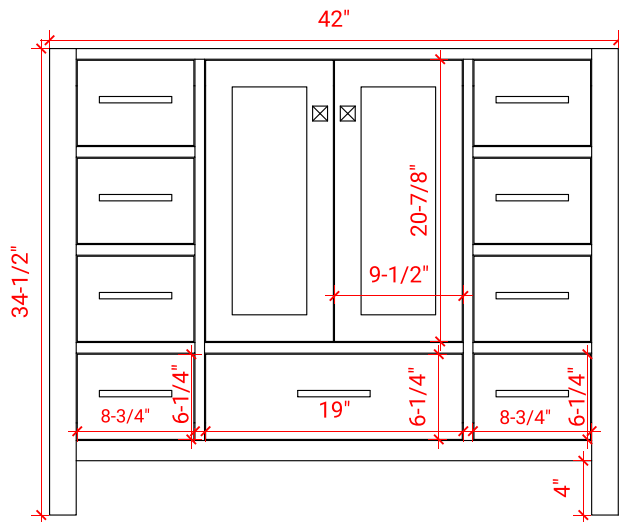

White   Grey   Espresso   Midnight Blue

FRONT VIEW