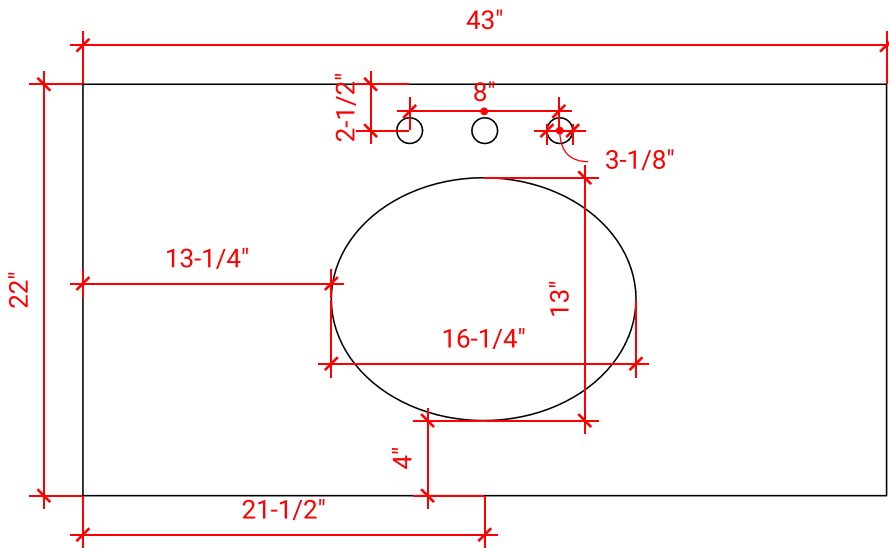

CAMBRIDGE 43" CENTER SINK CABINET

ARIEL

A043S

BASE CABINET DIMENSIONS

42" W x 21.5" D x 34.5" H

FEATURES

- Solid wood frame & plywood panels
- Dovetail drawers and joints
- Soft closing doors & drawers

HARDWARE FINISHES

43" W x 22" D x 1.5" H

COUNTERTOP OPTIONS

Carrara Marble
CW-043S-OVL-CT

White Quartz
WQ-043S-OVL-CT

FEATURES

- Solid countertop with mitered edges & seams
- Undermount white oval sink
- Pre-drilled for 8" widespread faucet

INCLUDED

- Countertop
- Matching Backsplash
- Sink

COUNTERTOP PLAN VIEW

EDGE SIDE VIEW

THREE DIMENSIONAL COUNTERTOP VIEW