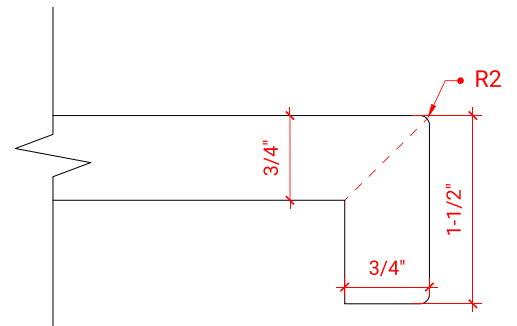

CAMBRIDGE 43" CENTER SINK CABINET

ARIEL

A043S

BASE CABINET DIMENSIONS

42" W x 21.5" D x 34.5" H

FEATURES

- Solid wood frame & plywood panels
- Dovetail drawers and joints
- Soft closing doors & drawers

HARDWARE FINISHES

43" W x 22" D x 1.5" H

COUNTERTOP OPTIONS

Carrara Marble
CW-043S-OVL-CT

White Quartz
WQ-043S-OVL-CT

FEATURES

- Solid countertop with mitered edges & seams
- Undermount white oval sink
- Pre-drilled for 8" widespread faucet

INCLUDED

- Countertop
- Matching Backsplash
- Sink

COUNTERTOP PLAN VIEW

EDGE SIDE VIEW

THREE DIMENSIONAL COUNTERTOP VIEW