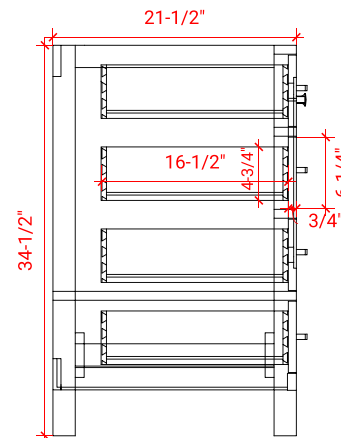

CAMBRIDGE 43" CENTER SINK CABINET

ARIEL

A043S

BASE CABINET DIMENSIONS

42" W x 21.5" D x 34.5" H

FEATURES

- Solid wood frame & plywood panels
- Dovetail drawers and joints
- Soft closing doors & drawers

HARDWARE FINISHES

Satin Nickel Satin Brass Satin Black

AVAILABLE COLORS

White Grey Espresso Midnight Blue

FRONT VIEW

SIDE VIEW

PLAN VIEW

43" OVAL SINK THIN COUNTERTOP

OVERALL DIMENSIONS

43" W x 22" D x 1.5" H

COUNTERTOP OPTIONS

Carrara Marble
CW-043S-OVL-CT

White Quartz
WQ-043S-OVL-CT

FEATURES

- Solid countertop with mitered edges & seams
- Undermount white oval sink
- Pre-drilled for 8" widespread faucet

INCLUDED

- Countertop
- Matching Backsplash
- Sink

COUNTERTOP PLAN VIEW

EDGE SIDE VIEW

THREE DIMENSIONAL COUNTERTOP VIEW