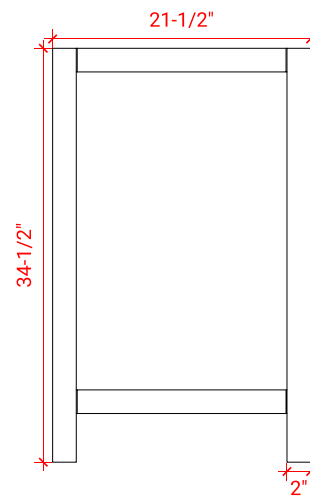

CAMBRIDGE 43" CENTER SINK CABINET

ARIEL

A043S

BASE CABINET DIMENSIONS

42" W x 21.5" D x 34.5" H

FEATURES

- Solid wood frame & plywood panels
- Dovetail drawers and joints
- Soft closing doors & drawers

HARDWARE FINISHES

Satin Nickel Satin Brass Satin Black

AVAILABLE COLORS

White Grey Espresso Midnight Blue

FRONT VIEW

SIDE VIEW

PLAN VIEW

43" OVAL SINK THIN COUNTERTOP

OVERALL DIMENSIONS

43" W x 22" D x 1.5" H

COUNTERTOP OPTIONS

Carrara Marble
CW-043S-OVL-CT

White Quartz
WQ-043S-OVL-CT

FEATURES

- Solid countertop with mitered edges & seams
- Undermount white oval sink
- Pre-drilled for 8" widespread faucet

INCLUDED

- Countertop
- Matching Backsplash
- Sink

COUNTERTOP PLAN VIEW

EDGE SIDE VIEW

THREE DIMENSIONAL COUNTERTOP VIEW