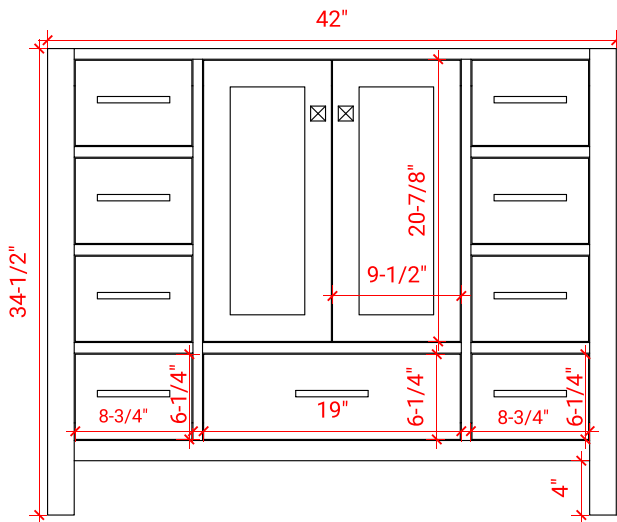

CAMBRIDGE 43" CENTER SINK CABINET

ARIEL

A043S

BASE CABINET DIMENSIONS

42" W x 21.5" D x 34.5" H

FEATURES

- Solid wood frame & plywood panels
- Dovetail drawers and joints
- Soft closing doors & drawers

HARDWARE FINISHES

Satin Nickel Satin Brass Satin Black

AVAILABLE COLORS

White Grey Espresso Midnight Blue

FRONT VIEW

SIDE VIEW

PLAN VIEW

43" OVAL SINK THIN COUNTERTOP

OVERALL DIMENSIONS

43" W x 22" D x 1.5" H

COUNTERTOP OPTIONS

Carrara Marble
CW-043S-OVL-CT

White Quartz
WQ-043S-OVL-CT

FEATURES

- Solid countertop with mitered edges & seams
- Undermount white oval sink
- Pre-drilled for 8" widespread faucet

INCLUDED

- Countertop
- Matching Backsplash
- Sink

COUNTERTOP PLAN VIEW

EDGE SIDE VIEW

THREE DIMENSIONAL COUNTERTOP VIEW