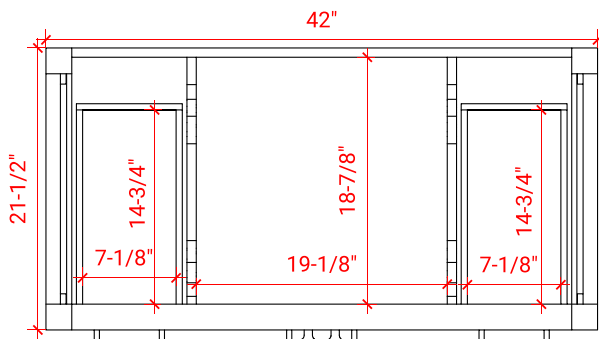

CAMBRIDGE 43" CENTER SINK CABINET

ARIEL

A043S

BASE CABINET DIMENSIONS

42" W x 21.5" D x 34.5" H

FEATURES

- Solid wood frame & plywood panels
- Dovetail drawers and joints
- Soft closing doors & drawers

HARDWARE FINISHES

Satin Nickel Satin Brass Satin Black

AVAILABLE COLORS

White Grey Espresso Midnight Blue

FRONT VIEW

SIDE VIEW

PLAN VIEW

43" OVAL SINK THIN COUNTERTOP

OVERALL DIMENSIONS

43" W x 22" D x 1.5" H

COUNTERTOP OPTIONS

Carrara Marble
CW-043S-OVL-CT

White Quartz
WQ-043S-OVL-CT

FEATURES

- Solid countertop with mitered edges & seams
- Undermount white oval sink
- Pre-drilled for 8" widespread faucet

INCLUDED

- Countertop
- Matching Backsplash
- Sink

COUNTERTOP PLAN VIEW

EDGE SIDE VIEW

THREE DIMENSIONAL COUNTERTOP VIEW