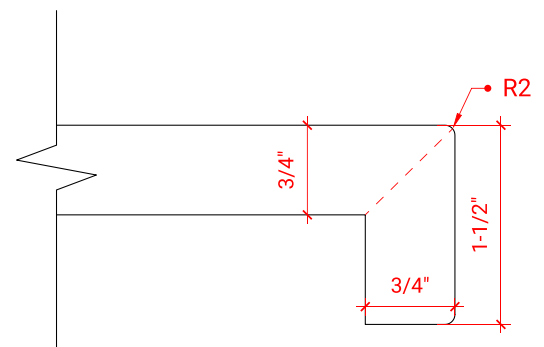

EDGE SIDE VIEW