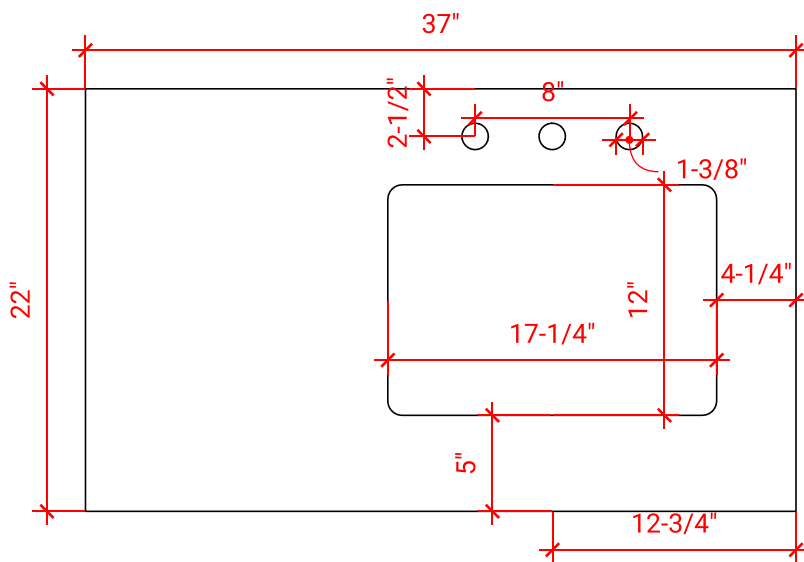

37" RIGHT OFFSET RECTANGLE SINK THIN COUNTERTOP

OVERALL DIMENSIONS

37" W x 22" D x 1.5" H

COUNTERTOP OPTIONS

FEATURES

- Solid countertop with mitered edges & seams
- Undermount white rectangular sink
- Pre-drilled for 8" widespread faucet

INCLUDED

- Countertop
- Matching Backsplash
- Sink

COUNTERTOP PLAN VIEW