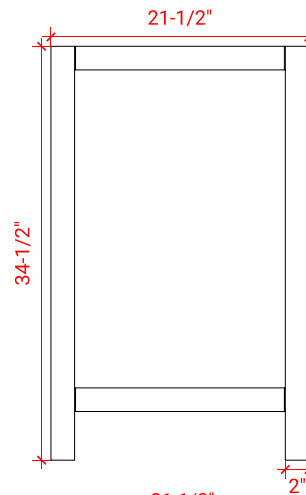

CAMBRIDGE 37" RIGHT OFFSET CABINET

ARIEL

A037S-R

BASE CABINET DIMENSIONS

36" W x 21.5" D x 34.5" H

FEATURES

- Solid wood frame & plywood panels
- Dovetail drawers and joints
- Soft closing doors & drawers

HARDWARE FINISHES

Satin Nickel   Satin Brass   Satin Black

AVAILABLE COLORS

White   Grey   Espresso   Midnight Blue

SIDE VIEW