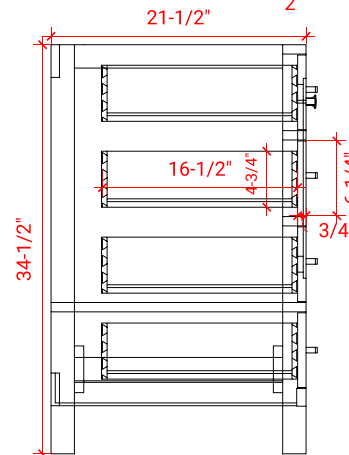

CAMBRIDGE 37" RIGHT OFFSET CABINET

ARIEL

A037S-R

BASE CABINET DIMENSIONS

36" W x 21.5" D x 34.5" H

FEATURES

- Solid wood frame & plywood panels
- Dovetail drawers and joints
- Soft closing doors & drawers

HARDWARE FINISHES

Satin Nickel   Satin Brass   Satin Black

AVAILABLE COLORS

White   Grey   Espresso   Midnight Blue

PLAN VIEW