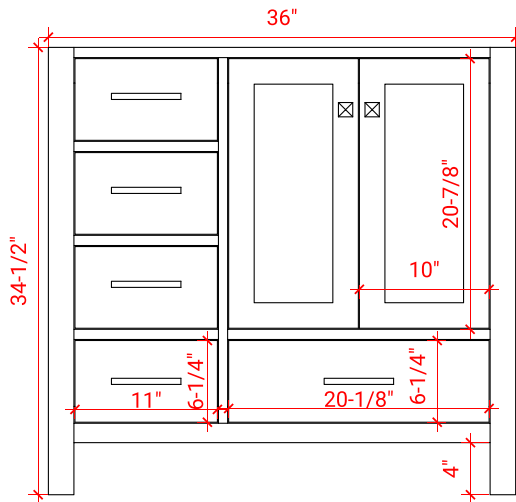

White   Grey   Espresso   Midnight Blue

FRONT VIEW