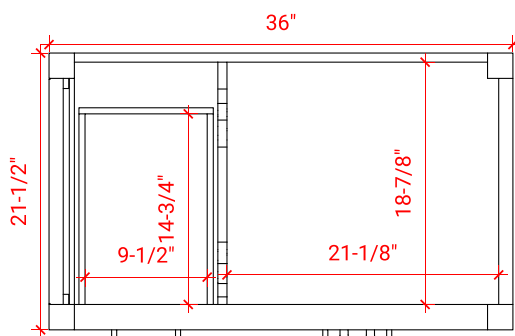

CAMBRIDGE 37" RIGHT OFFSET CABINET

ARIEL

A037S-R

BASE CABINET DIMENSIONS

36" W x 21.5" D x 34.5" H

FEATURES

- Solid wood frame & plywood panels
- Dovetail drawers and joints
- Soft closing doors & drawers

HARDWARE FINISHES

Satin Nickel   Satin Brass   Satin Black

AVAILABLE COLORS

White   Grey   Espresso   Midnight Blue

PLAN VIEW