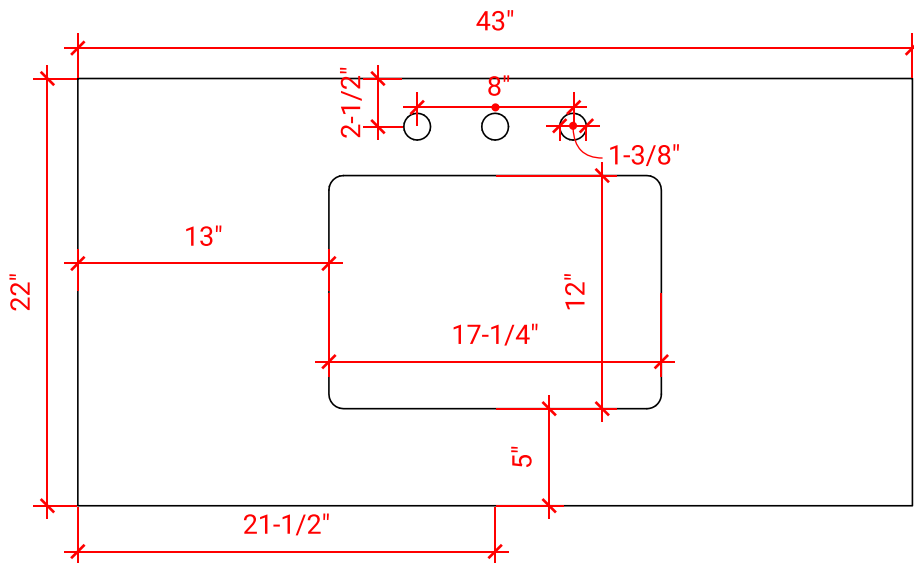

43" RECTANGLE SINK THIN COUNTERTOP

OVERALL DIMENSIONS

43" W x 22" D x 0.75" H

COUNTERTOP OPTIONS

FEATURES

- Solid countertop with mitered edges & seams
- Undermount white rectangular sink
- Pre-drilled for 8" widespread faucet

INCLUDED

- Countertop
- Matching Backsplash
- Rectangle Sink

COUNTERTOP PLAN VIEW