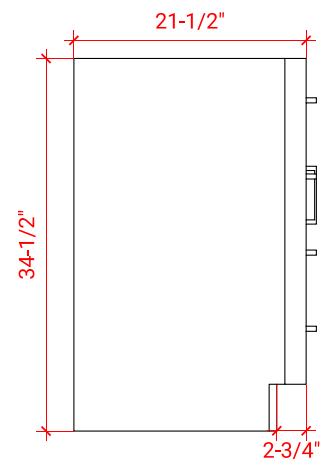

HEPBURN 43" CENTER SINK CABINET

ARIEL

T043S

BASE CABINET DIMENSIONS

42" W x 21.5" D x 34.5" H

FEATURES

- Solid wood frame & plywood panels
- Dovetail drawers and joints
- Soft closing doors & drawers

HARDWARE FINISHES

AVAILABLE COLORS