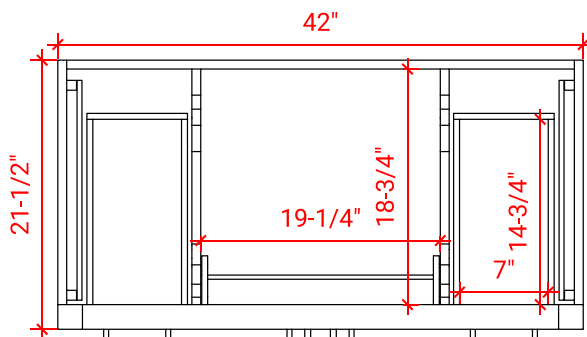

## BASE CABINET DIMENSIONS

42" W x 21.5" D x 34.5" H

## AVAILABLE COLORS

FRONT VIEW

SIDE VIEW

PLAN VIEW

## OVERALL DIMENSIONS

43" W x 22" D x 0.75" H