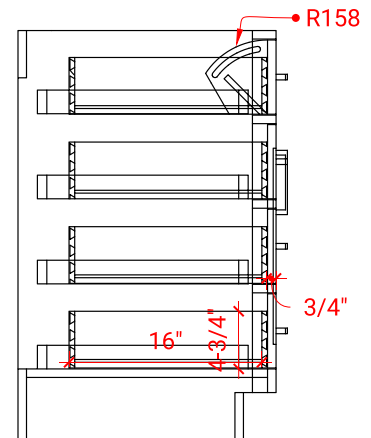

HEPBURN 43" CENTER SINK CABINET

ARIEL

T043S

BASE CABINET DIMENSIONS

42" W x 21.5" D x 34.5" H

FEATURES

- Solid wood frame & plywood panels
- Dovetail drawers and joints
- Soft closing doors & drawers

HARDWARE FINISHES

AVAILABLE COLORS