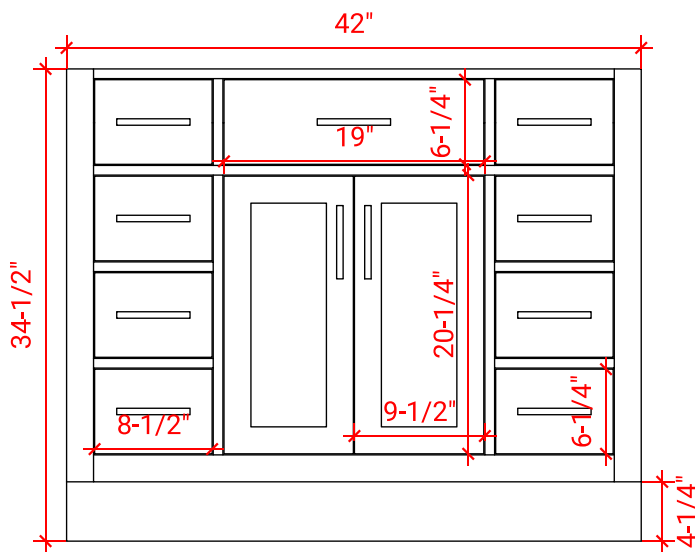

FRONT VIEW

PLAN VIEW