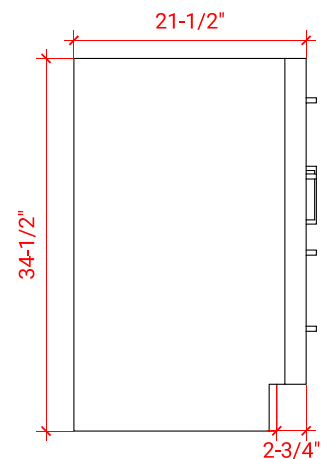

HEPBURN 43" CENTER SINK CABINET

ARIEL

T043S

BASE CABINET DIMENSIONS

42" W x 21.5" D x 34.5" H

FEATURES

- Solid wood frame & plywood panels
- Dovetail drawers and joints
- Soft closing doors & drawers

HARDWARE FINISHES

FRONT VIEW

SIDE VIEW

PLAN VIEW

43" OVAL SINK THIN COUNTERTOP

OVERALL DIMENSIONS

43" W x 22" D x 0.75" H

COUNTERTOP OPTIONS

Carrara Marble
CW2-043S-OVL-CT

FEATURES

- Solid countertop with mitered edges & seams
- Undermount white oval sink
- Pre-drilled for 8" widespread faucet

INCLUDED

- Countertop
- Matching Backsplash
- Oval Sink

COUNTERTOP PLAN VIEW

EDGE SIDE VIEW

THREE DIMENSIONAL COUNTERTOP VIEW