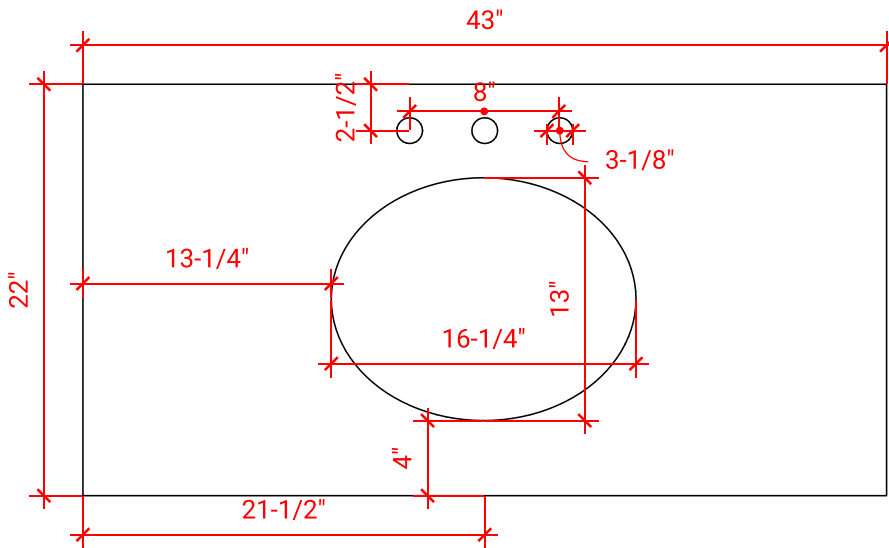

HEPBURN 43" CENTER SINK CABINET

ARIEL

T043S

BASE CABINET DIMENSIONS

42" W x 21.5" D x 34.5" H

FEATURES

- Solid wood frame & plywood panels
- Dovetail drawers and joints
- Soft closing doors & drawers

HARDWARE FINISHES

FRONT VIEW

SIDE VIEW

PLAN VIEW

43" OVAL SINK THIN COUNTERTOP

OVERALL DIMENSIONS

43" W x 22" D x 0.75" H

COUNTERTOP OPTIONS

Carrara Marble
CW2-043S-OVL-CT

FEATURES

- Solid countertop with mitered edges & seams
- Undermount white oval sink
- Pre-drilled for 8" widespread faucet

INCLUDED

- Countertop
- Matching Backsplash
- Oval Sink

COUNTERTOP PLAN VIEW

EDGE SIDE VIEW

THREE DIMENSIONAL COUNTERTOP VIEW