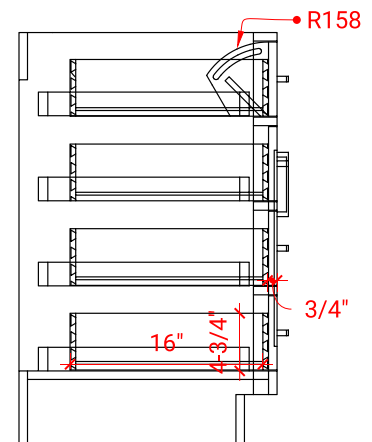

HEPBURN 43" CENTER SINK CABINET

ARIEL

T043S

BASE CABINET DIMENSIONS

42" W x 21.5" D x 34.5" H

FEATURES

- Solid wood frame & plywood panels
- Dovetail drawers and joints
- Soft closing doors & drawers

HARDWARE FINISHES

FRONT VIEW

SIDE VIEW

PLAN VIEW

43" OVAL SINK THIN COUNTERTOP

OVERALL DIMENSIONS

43" W x 22" D x 0.75" H

COUNTERTOP OPTIONS

Carrara Marble
CW2-043S-OVL-CT

FEATURES

- Solid countertop with mitered edges & seams
- Undermount white oval sink
- Pre-drilled for 8" widespread faucet

INCLUDED

- Countertop
- Matching Backsplash
- Oval Sink

COUNTERTOP PLAN VIEW

EDGE SIDE VIEW

THREE DIMENSIONAL COUNTERTOP VIEW