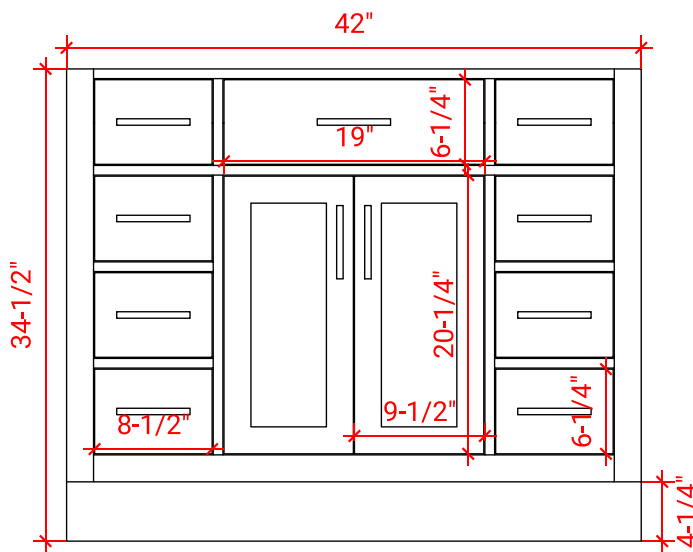

HEPBURN 43" CENTER SINK CABINET

ARIEL

T043S

BASE CABINET DIMENSIONS

42" W x 21.5" D x 34.5" H

FEATURES

- Solid wood frame & plywood panels
- Dovetail drawers and joints
- Soft closing doors & drawers

HARDWARE FINISHES

FRONT VIEW

SIDE VIEW

PLAN VIEW

43" OVAL SINK THIN COUNTERTOP

OVERALL DIMENSIONS

43" W x 22" D x 0.75" H

COUNTERTOP OPTIONS

Carrara Marble
CW2-043S-OVL-CT

FEATURES

- Solid countertop with mitered edges & seams
- Undermount white oval sink
- Pre-drilled for 8" widespread faucet

INCLUDED

- Countertop
- Matching Backsplash
- Oval Sink

COUNTERTOP PLAN VIEW

EDGE SIDE VIEW

THREE DIMENSIONAL COUNTERTOP VIEW