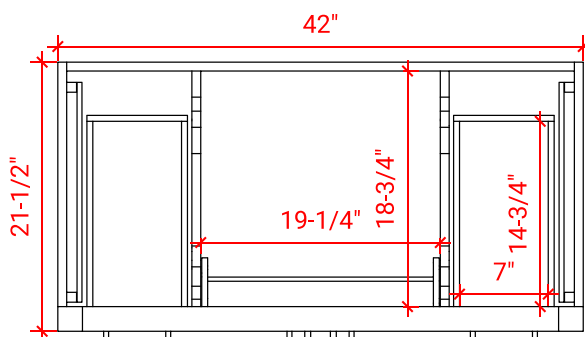

HEPBURN 43" CENTER SINK CABINET

ARIEL

T043S

BASE CABINET DIMENSIONS

42" W x 21.5" D x 34.5" H

FEATURES

- Solid wood frame & plywood panels
- Dovetail drawers and joints
- Soft closing doors & drawers

HARDWARE FINISHES

FRONT VIEW

SIDE VIEW

PLAN VIEW

43" OVAL SINK THIN COUNTERTOP

OVERALL DIMENSIONS

43" W x 22" D x 0.75" H

COUNTERTOP OPTIONS

Carrara Marble
CW2-043S-OVL-CT

THREE DIMENSIONAL COUNTERTOP VIEW