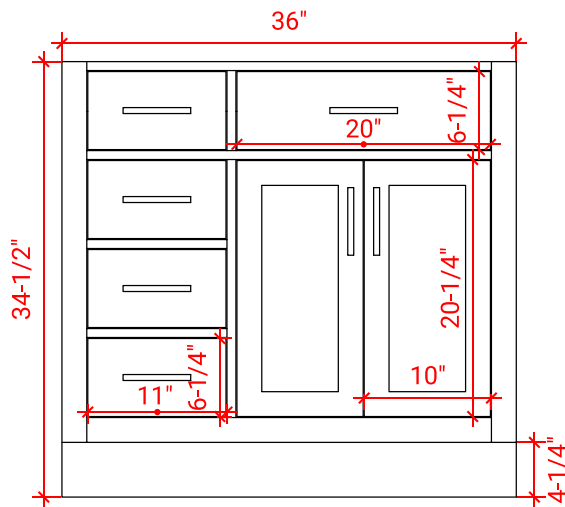

HEPBURN 37" RIGHT OFFSET CABINET

ARIEL

T037S-R

BASE CABINET DIMENSIONS

36" W x 21.5" D x 34.5" H

FEATURES

- Solid wood frame & plywood panels
- Dovetail drawers and joints
- Soft closing doors & drawers

HARDWARE FINISHES

AVAILABLE COLORS

FRONT VIEW

SIDE VIEW

PLAN VIEW

37" RIGHT OFFSET RECTANGLE SINK COUNTERTOP

OVERALL DIMENSIONS

37" W x 22" D x 1.5" H

COUNTERTOP OPTIONS

Carrara Marble
CW-037S-R-REC-CT

White Quartz
WQ-037S-R-REC-CT

FEATURES

- Solid countertop with mitered edges & seams
- Undermount white rectangular sink
- Pre-drilled for 8" widespread faucet

INCLUDED

- Countertop
- Matching Backsplash
- Rectangle Sink

COUNTERTOP PLAN VIEW

EDGE SIDE VIEW

THREE DIMENSIONAL COUNTERTOP VIEW