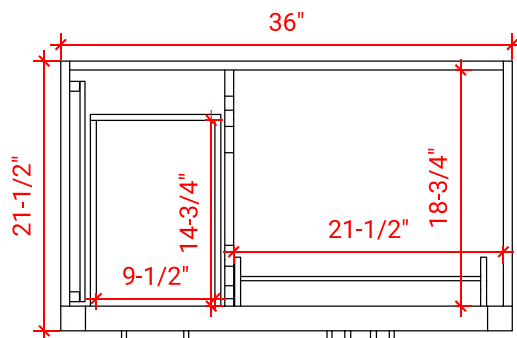

HEPBURN 37" RIGHT OFFSET CABINET

ARIEL

T037S-R

BASE CABINET DIMENSIONS

36" W x 21.5" D x 34.5" H

FEATURES

- Solid wood frame & plywood panels
- Dovetail drawers and joints
- Soft closing doors & drawers

HARDWARE FINISHES

AVAILABLE COLORS

FRONT VIEW

SIDE VIEW

PLAN VIEW

37" RIGHT OFFSET RECTANGLE SINK COUNTERTOP

OVERALL DIMENSIONS

37" W x 22" D x 1.5" H

COUNTERTOP OPTIONS

COUNTERTOP PLAN VIEW

EDGE SIDE VIEW

THREE DIMENSIONAL COUNTERTOP VIEW