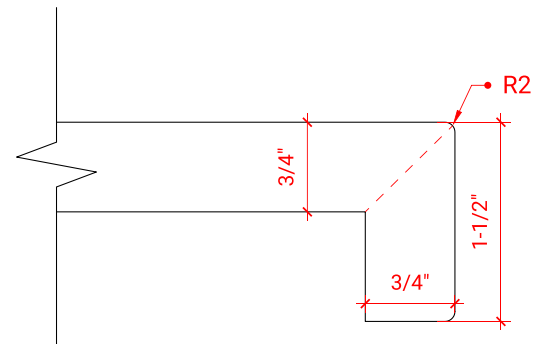

HEPBURN 37" RIGHT OFFSET CABINET

ARIEL

T037S-R

BASE CABINET DIMENSIONS

36" W x 21.5" D x 34.5" H

FEATURES

- Solid wood frame & plywood panels
- Dovetail drawers and joints
- Soft closing doors & drawers

HARDWARE FINISHES

AVAILABLE COLORS

FRONT VIEW

SIDE VIEW

PLAN VIEW

37" RIGHT OFFSET RECTANGLE SINK COUNTERTOP

OVERALL DIMENSIONS

37" W x 22" D x 1.5" H

COUNTERTOP OPTIONS

Carrara Marble
CW-037S-R-REC-CT

White Quartz
WQ-037S-R-REC-CT

FEATURES

- Solid countertop with mitered edges & seams
- Undermount white rectangular sink
- Pre-drilled for 8" widespread faucet

INCLUDED

- Countertop
- Matching Backsplash
- Rectangle Sink

COUNTERTOP PLAN VIEW

EDGE SIDE VIEW

THREE DIMENSIONAL COUNTERTOP VIEW