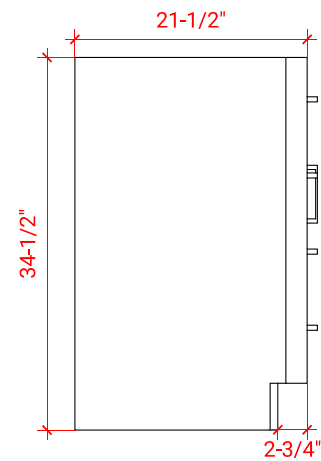

HEPBURN 37" RIGHT OFFSET CABINET

ARIEL

T037S-R

BASE CABINET DIMENSIONS

36" W x 21.5" D x 34.5" H

FEATURES

- Solid wood frame & plywood panels
- Dovetail drawers and joints
- Soft closing doors & drawers

HARDWARE FINISHES

AVAILABLE COLORS

FRONT VIEW

SIDE VIEW

PLAN VIEW

37" RIGHT OFFSET RECTANGLE SINK COUNTERTOP

OVERALL DIMENSIONS

37" W x 22" D x 1.5" H

COUNTERTOP OPTIONS

Carrara Marble
CW-037S-R-REC-CT

White Quartz
WQ-037S-R-REC-CT

FEATURES

- Solid countertop with mitered edges & seams
- Undermount white rectangular sink
- Pre-drilled for 8" widespread faucet

INCLUDED

- Countertop
- Matching Backsplash
- Rectangle Sink

COUNTERTOP PLAN VIEW

EDGE SIDE VIEW

THREE DIMENSIONAL COUNTERTOP VIEW