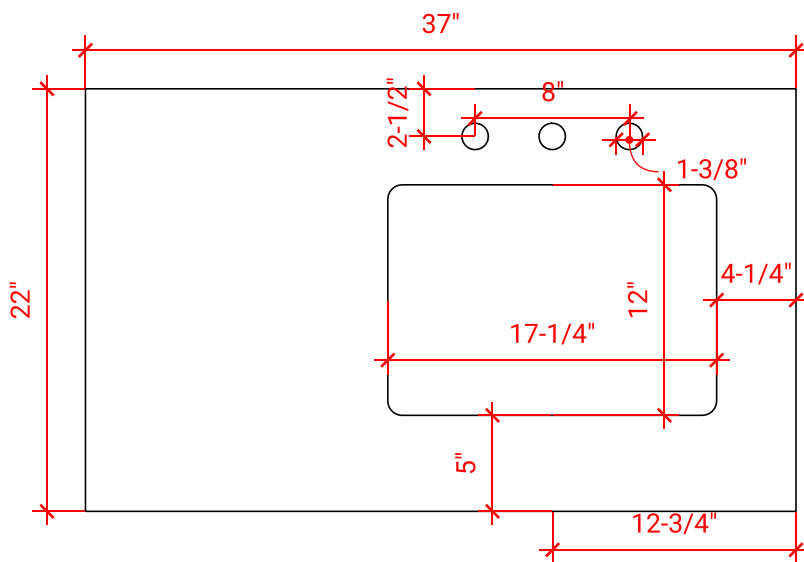

HEPBURN 37" RIGHT OFFSET CABINET

ARIEL

T037S-R

BASE CABINET DIMENSIONS

36" W x 21.5" D x 34.5" H

FEATURES

- Solid wood frame & plywood panels
- Dovetail drawers and joints
- Soft closing doors & drawers

HARDWARE FINISHES

AVAILABLE COLORS

FRONT VIEW

SIDE VIEW

PLAN VIEW

37" RIGHT OFFSET RECTANGLE SINK COUNTERTOP

OVERALL DIMENSIONS

37" W x 22" D x 1.5" H

COUNTERTOP OPTIONS

Carrara Marble
CW-037S-R-REC-CT

White Quartz
WQ-037S-R-REC-CT

FEATURES

- Solid countertop with mitered edges & seams
- Undermount white rectangular sink
- Pre-drilled for 8" widespread faucet

INCLUDED

- Countertop
- Matching Backsplash
- Rectangle Sink

COUNTERTOP PLAN VIEW

EDGE SIDE VIEW

THREE DIMENSIONAL COUNTERTOP VIEW