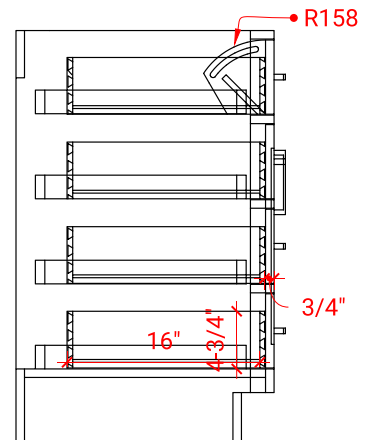

HEPBURN 37" RIGHT OFFSET CABINET

ARIEL

T037S-R

BASE CABINET DIMENSIONS

36" W x 21.5" D x 34.5" H

FEATURES

- Solid wood frame & plywood panels
- Dovetail drawers and joints
- Soft closing doors & drawers

HARDWARE FINISHES

AVAILABLE COLORS

FRONT VIEW

SIDE VIEW

PLAN VIEW

37" RIGHT OFFSET RECTANGLE SINK COUNTERTOP

OVERALL DIMENSIONS

37" W x 22" D x 1.5" H

COUNTERTOP OPTIONS

Carrara Marble
CW-037S-R-REC-CT

White Quartz
WQ-037S-R-REC-CT

FEATURES

- Solid countertop with mitered edges & seams
- Undermount white rectangular sink
- Pre-drilled for 8" widespread faucet

INCLUDED

- Countertop
- Matching Backsplash
- Rectangle Sink

COUNTERTOP PLAN VIEW

EDGE SIDE VIEW

THREE DIMENSIONAL COUNTERTOP VIEW