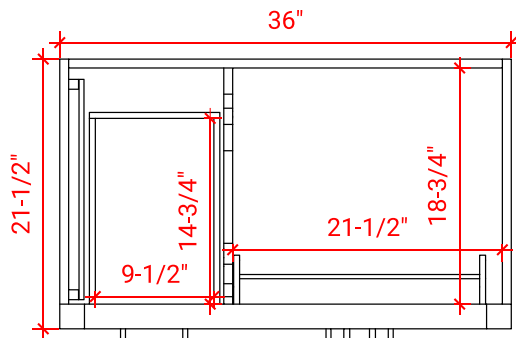

## BASE CABINET DIMENSIONS

36" W x 21.5" D x 34.5" H

## AVAILABLE COLORS

FRONT VIEW

SIDE VIEW

PLAN VIEW

## OVERALL DIMENSIONS

37" W x 22" D x 1.5" H