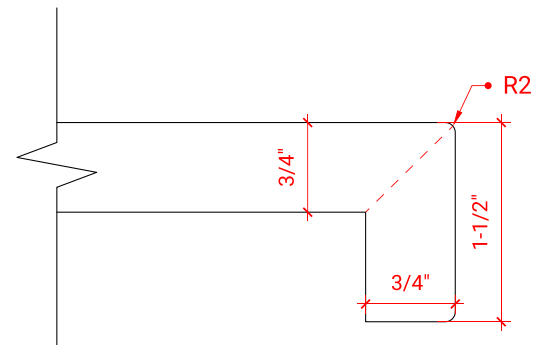

EDGE SIDE VIEW