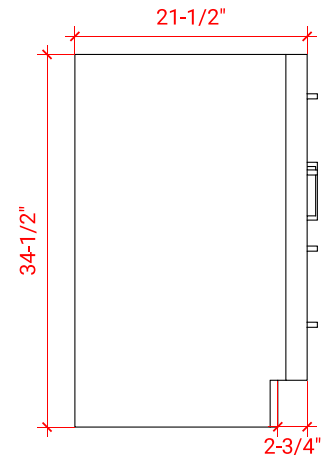

## BASE CABINET DIMENSIONS

36" W x 21.5" D x 34.5" H

## AVAILABLE COLORS

FRONT VIEW

SIDE VIEW

PLAN VIEW

## OVERALL DIMENSIONS

37" W x 22" D x 1.5" H