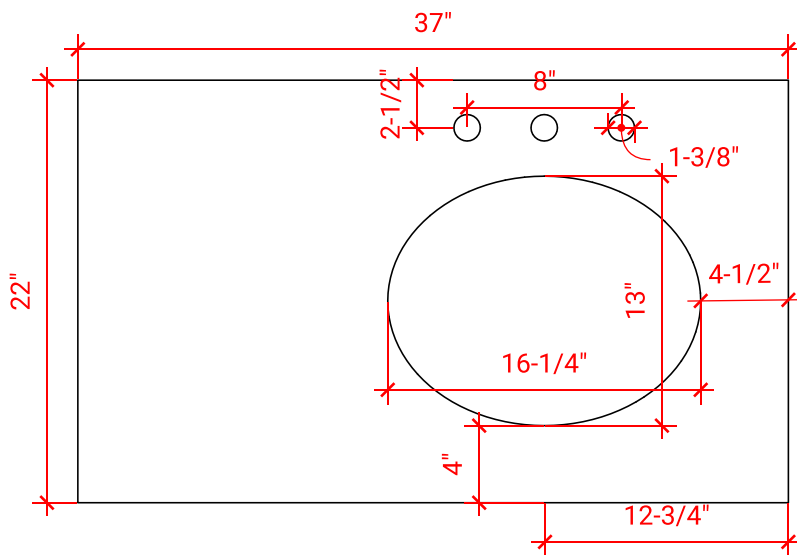

37" RIGHT OFFSET OVAL SINK COUNTERTOP

OVERALL DIMENSIONS

37" W x 22" D x 1.5" H

COUNTERTOP OPTIONS

FEATURES

- Solid countertop with mitered edges & seams
- Undermount white oval sink
- Pre-drilled for 8" widespread faucet

INCLUDED

- Countertop
- Matching Backsplash
- Oval Sink

COUNTERTOP PLAN VIEW