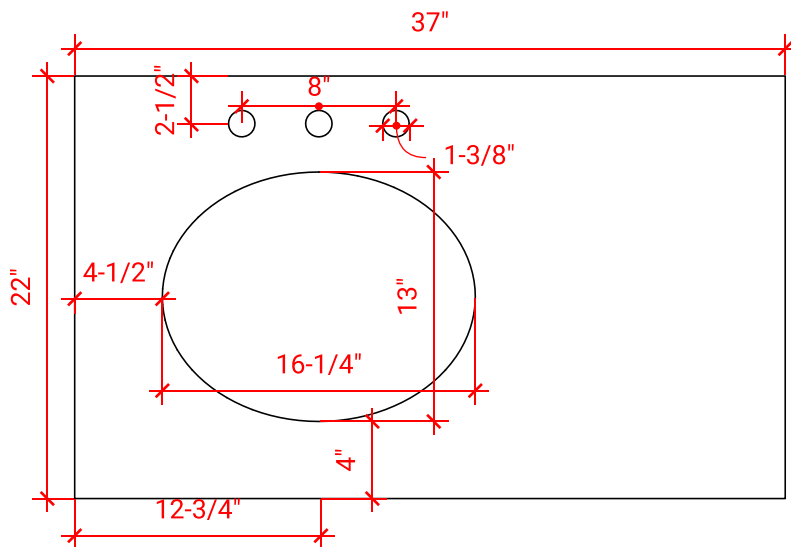

37" LEFT OFFSET OVAL SINK COUNTERTOP

OVERALL DIMENSIONS

37" W x 22" D x 1.5" H

COUNTERTOP OPTIONS

FEATURES

- Solid countertop with mitered edges & seams
- Undermount white oval sink
- Pre-drilled for 8" widespread faucet

INCLUDED

- Countertop
- Matching Backsplash
- Oval Sink

COUNTERTOP PLAN VIEW