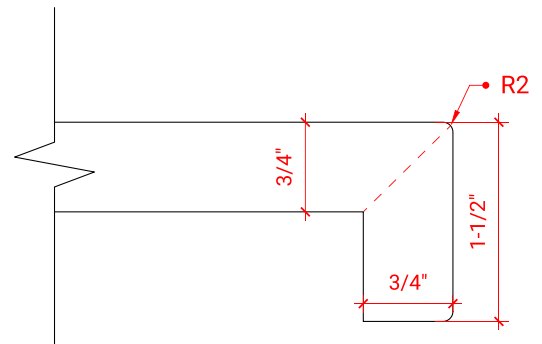

EDGE SIDE VIEW