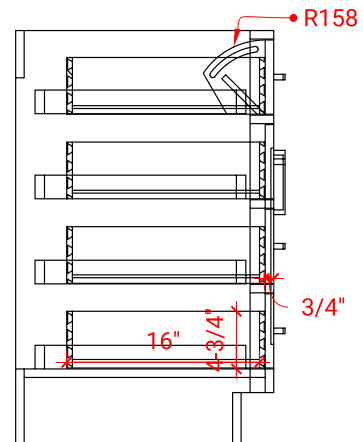

HEPBURN 37" LEFT OFFSET CABINET

ARIEL

T037S-L

BASE CABINET DIMENSIONS

36" W x 21.5" D x 34.5" H

FEATURES

- Solid wood frame & plywood panels
- Dovetail drawers and joints
- Soft closing doors & drawers

HARDWARE FINISHES

AVAILABLE COLORS

FRONT VIEW

SIDE VIEW

PLAN VIEW

37" LEFT OFFSET RECTANGLE SINK THIN COUNTERTOP

OVERALL DIMENSIONS

37" W x 22" D x 0.75" H

COUNTERTOP OPTIONS

Carrara Marble
CW2-0375-L-REC-CT

FEATURES

- Solid countertop with mitered edges & seams
- Undermount white rectangular sink
- Pre-drilled for 8" widespread faucet

INCLUDED

- Countertop
- Matching Backsplash
- Rectangle Sink

COUNTERTOP PLAN VIEW

EDGE SIDE VIEW

THREE DIMENSIONAL COUNTERTOP VIEW