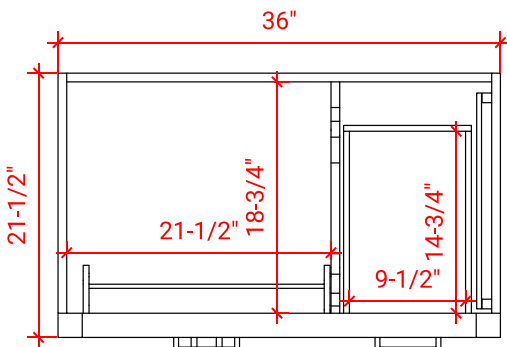

HEPBURN 37" LEFT OFFSET CABINET

ARIEL

T037S-L

BASE CABINET DIMENSIONS

36" W x 21.5" D x 34.5" H

FEATURES

- Solid wood frame & plywood panels
- Dovetail drawers and joints
- Soft closing doors & drawers

HARDWARE FINISHES

AVAILABLE COLORS

FRONT VIEW

SIDE VIEW

PLAN VIEW

37" LEFT OFFSET RECTANGLE SINK THIN COUNTERTOP

OVERALL DIMENSIONS

37" W x 22" D x 0.75" H

COUNTERTOP OPTIONS

Carrara Marble
CW2-0375-L-REC-CT

FEATURES

- Solid countertop with mitered edges & seams
- Undermount white rectangular sink
- Pre-drilled for 8" widespread faucet

INCLUDED

- Countertop
- Matching Backsplash
- Rectangle Sink

COUNTERTOP PLAN VIEW

EDGE SIDE VIEW

THREE DIMENSIONAL COUNTERTOP VIEW