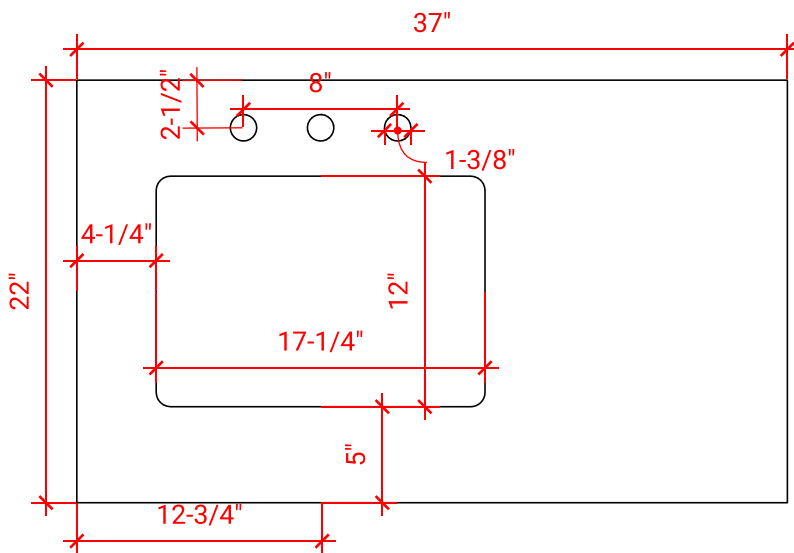

HEPBURN 37" LEFT OFFSET CABINET

ARIEL

T037S-L

BASE CABINET DIMENSIONS

36" W x 21.5" D x 34.5" H

FEATURES

- Solid wood frame & plywood panels
- Dovetail drawers and joints
- Soft closing doors & drawers

HARDWARE FINISHES

AVAILABLE COLORS

FRONT VIEW

SIDE VIEW

PLAN VIEW

37" LEFT OFFSET RECTANGLE SINK THIN COUNTERTOP

OVERALL DIMENSIONS

37" W x 22" D x 0.75" H

COUNTERTOP OPTIONS

Carrara Marble
CW2-0375-L-REC-CT

FEATURES

- Solid countertop with mitered edges & seams
- Undermount white rectangular sink
- Pre-drilled for 8" widespread faucet

INCLUDED

- Countertop
- Matching Backsplash
- Rectangle Sink

COUNTERTOP PLAN VIEW

EDGE SIDE VIEW

THREE DIMENSIONAL COUNTERTOP VIEW