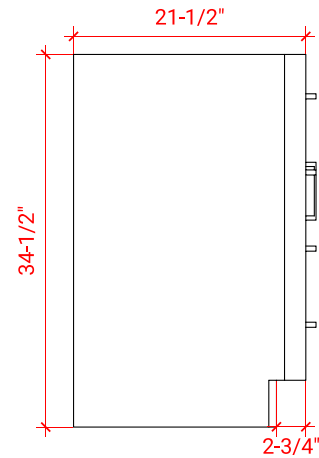

HEPBURN 37" LEFT OFFSET CABINET

ARIEL

T037S-L

BASE CABINET DIMENSIONS

36" W x 21.5" D x 34.5" H

FEATURES

- Solid wood frame & plywood panels
- Dovetail drawers and joints
- Soft closing doors & drawers

HARDWARE FINISHES

AVAILABLE COLORS

FRONT VIEW

SIDE VIEW

PLAN VIEW

37" LEFT OFFSET RECTANGLE SINK THIN COUNTERTOP

OVERALL DIMENSIONS

37" W x 22" D x 0.75" H

COUNTERTOP OPTIONS

Carrara Marble
CW2-0375-L-REC-CT

FEATURES

- Solid countertop with mitered edges & seams
- Undermount white rectangular sink
- Pre-drilled for 8" widespread faucet

INCLUDED

- Countertop
- Matching Backsplash
- Rectangle Sink

COUNTERTOP PLAN VIEW

EDGE SIDE VIEW

THREE DIMENSIONAL COUNTERTOP VIEW