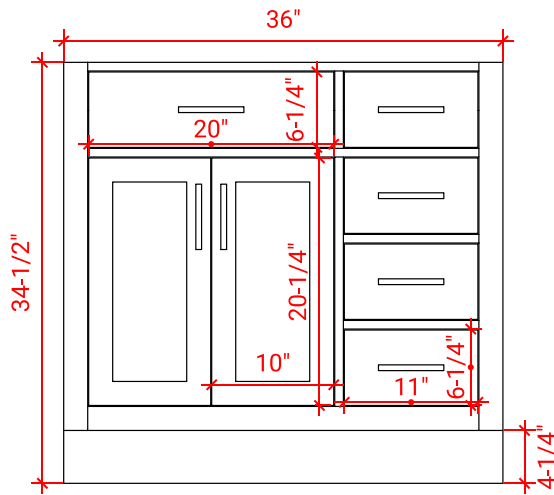

HEPBURN 37" LEFT OFFSET CABINET

ARIEL

T037S-L

BASE CABINET DIMENSIONS

36" W x 21.5" D x 34.5" H

FEATURES

- Solid wood frame & plywood panels
- Dovetail drawers and joints
- Soft closing doors & drawers

HARDWARE FINISHES

AVAILABLE COLORS

FRONT VIEW

SIDE VIEW

PLAN VIEW

37" LEFT OFFSET RECTANGLE SINK THIN COUNTERTOP

OVERALL DIMENSIONS

37" W x 22" D x 0.75" H

COUNTERTOP OPTIONS

Carrara Marble
CW2-0375-L-REC-CT

FEATURES

- Solid countertop with mitered edges & seams
- Undermount white rectangular sink
- Pre-drilled for 8" widespread faucet

INCLUDED

- Countertop
- Matching Backsplash
- Rectangle Sink

COUNTERTOP PLAN VIEW

EDGE SIDE VIEW

THREE DIMENSIONAL COUNTERTOP VIEW