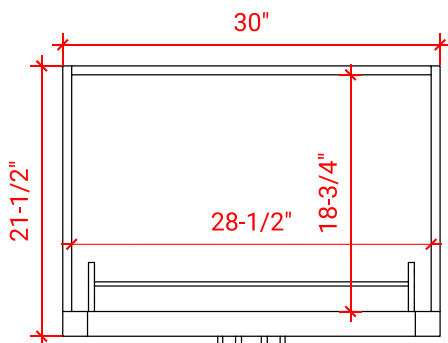

HEPBURN 31" CENTER SINK CABINET

ARIEL

T031S

BASE CABINET DIMENSIONS

30" W x 21.5" D x 34.5" H

FEATURES

- Solid wood frame & plywood panels
- Dovetail drawers and joints
- Soft closing doors & drawers

HARDWARE FINISHES

AVAILABLE COLORS

FRONT VIEW

SIDE VIEW

PLAN VIEW

30.5" RECTANGLE SINK COUNTERTOP

ARIEL

OVERALL DIMENSIONS

30.5" W x 22" D x 1.5" H

- Countertop
- Matching Backsplash
- Rectangle Sink

COUNTERTOP PLAN VIEW

EDGE SIDE VIEW

THREE DIMENSIONAL COUNTERTOP VIEW