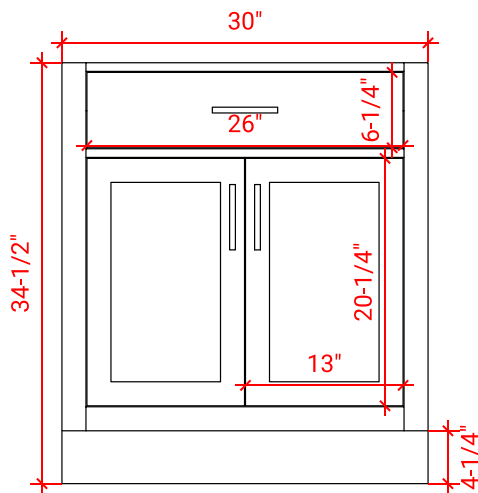

HEPBURN 31" CENTER SINK CABINET

ARIEL

T031S

BASE CABINET DIMENSIONS

30" W x 21.5" D x 34.5" H

FEATURES

- Solid wood frame & plywood panels
- Dovetail drawers and joints
- Soft closing doors & drawers

HARDWARE FINISHES

AVAILABLE COLORS

FRONT VIEW

SIDE VIEW

PLAN VIEW

30.5" RECTANGLE SINK COUNTERTOP

ARIEL

OVERALL DIMENSIONS

30.5" W x 22" D x 1.5" H

- Countertop
- Matching Backsplash
- Rectangle Sink

COUNTERTOP PLAN VIEW

EDGE SIDE VIEW

THREE DIMENSIONAL COUNTERTOP VIEW