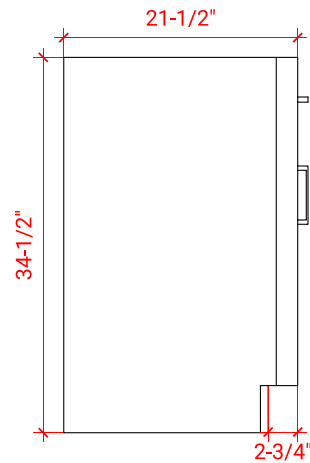

HEPBURN 31" CENTER SINK CABINET

ARIEL

T031S

BASE CABINET DIMENSIONS

30" W x 21.5" D x 34.5" H

FEATURES

- Solid wood frame & plywood panels
- Dovetail drawers and joints
- Soft closing doors & drawers

HARDWARE FINISHES

AVAILABLE COLORS

FRONT VIEW

SIDE VIEW

PLAN VIEW

30.5" RECTANGLE SINK COUNTERTOP

ARIEL

OVERALL DIMENSIONS

30.5" W x 22" D x 1.5" H

- Countertop
- Matching Backsplash
- Rectangle Sink

COUNTERTOP PLAN VIEW

EDGE SIDE VIEW

THREE DIMENSIONAL COUNTERTOP VIEW