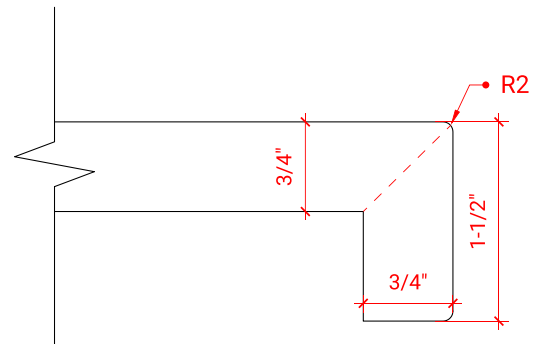

HEPBURN 31" CENTER SINK CABINET

ARIEL

T031S

BASE CABINET DIMENSIONS

30" W x 21.5" D x 34.5" H

FEATURES

- Solid wood frame & plywood panels
- Dovetail drawers and joints
- Soft closing doors & drawers

HARDWARE FINISHES

AVAILABLE COLORS

FRONT VIEW

SIDE VIEW

PLAN VIEW

30.5" RECTANGLE SINK COUNTERTOP

ARIEL

OVERALL DIMENSIONS

30.5" W x 22" D x 1.5" H

COUNTERTOP OPTIONS

Carrara Marble
CW-031S-REC-CT

White Quartz
WQ-031S-REC-CT

FEATURES

- Solid countertop with mitered edges & seams
- Undermount white oval sink
- Pre-drilled for 8" widespread faucet

INCLUDED

- Countertop
- Matching Backsplash
- Rectangle Sink

COUNTERTOP PLAN VIEW

EDGE SIDE VIEW

THREE DIMENSIONAL COUNTERTOP VIEW