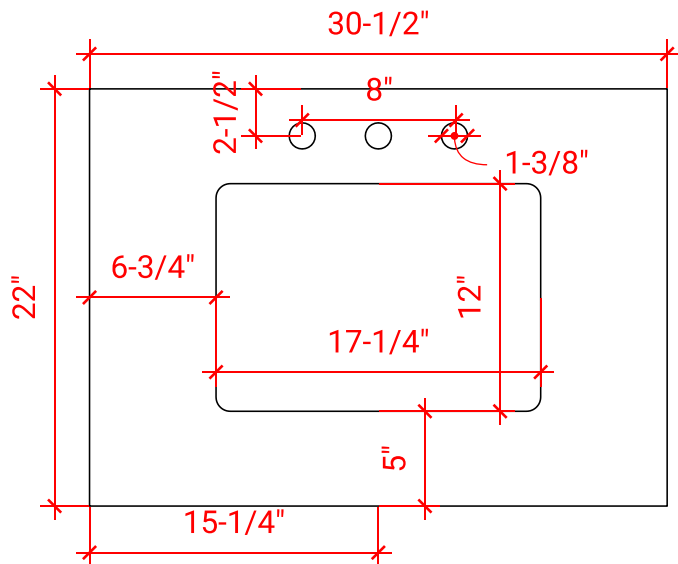

HEPBURN 31" CENTER SINK CABINET

ARIEL

T031S

BASE CABINET DIMENSIONS

30" W x 21.5" D x 34.5" H

FEATURES

- Solid wood frame & plywood panels
- Dovetail drawers and joints
- Soft closing doors & drawers

HARDWARE FINISHES

AVAILABLE COLORS

FRONT VIEW

SIDE VIEW

PLAN VIEW

30.5" RECTANGLE SINK COUNTERTOP

ARIEL

OVERALL DIMENSIONS

30.5" W x 22" D x 1.5" H

COUNTERTOP OPTIONS

Carrara Marble
CW-031S-REC-CT

White Quartz
WQ-031S-REC-CT

FEATURES

- Solid countertop with mitered edges & seams
- Undermount white oval sink
- Pre-drilled for 8" widespread faucet

INCLUDED

- Countertop
- Matching Backsplash
- Rectangle Sink

COUNTERTOP PLAN VIEW

EDGE SIDE VIEW

THREE DIMENSIONAL COUNTERTOP VIEW