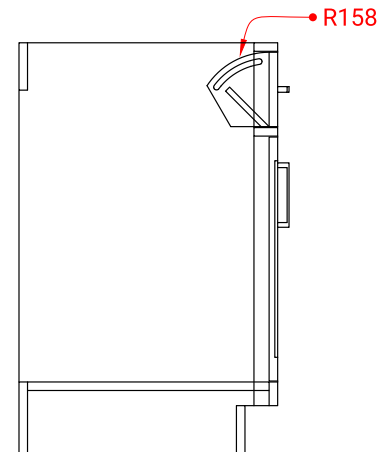

HEPBURN 31" CENTER SINK CABINET

ARIEL

T031S

BASE CABINET DIMENSIONS

30" W x 21.5" D x 34.5" H

FEATURES

- Solid wood frame & plywood panels
- Dovetail drawers and joints
- Soft closing doors & drawers

HARDWARE FINISHES

AVAILABLE COLORS

FRONT VIEW

SIDE VIEW

PLAN VIEW

30.5" RECTANGLE SINK COUNTERTOP

ARIEL

OVERALL DIMENSIONS

30.5" W x 22" D x 1.5" H

COUNTERTOP OPTIONS

Carrara Marble
CW-031S-REC-CT

White Quartz
WQ-031S-REC-CT

FEATURES

- Solid countertop with mitered edges & seams
- Undermount white oval sink
- Pre-drilled for 8" widespread faucet

INCLUDED

- Countertop
- Matching Backsplash
- Rectangle Sink

COUNTERTOP PLAN VIEW

EDGE SIDE VIEW

THREE DIMENSIONAL COUNTERTOP VIEW