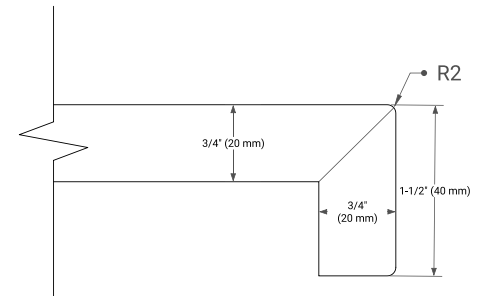

BRISTOL 72" DOUBLE SINK BASE CABINET

ARIEL

BASE CABINET DIMENSIONS

72" W x 21.5" D x 33.5" H

FEATURES

- Solid wood frame with engineered wood panels
- Dovetail drawers and joints
- Soft closing doors & drawers

ARIEL

OVERALL DIMENSIONS

72.25" W x 22" D x 1.5" H

COUNTERTOP OPTIONS

Carrara White Quartz

FEATURES

- Solid countertop with mitered edges & seams
- Undermount white rectangular sink
- Pre-drilled for 8" widespread faucet

INCLUDED

- Countertop
- Matching Backsplash
- Rectangle Sinks

COUNTERTOP PLAN VIEW

EDGE SIDE VIEW

THREE DIMENSIONAL COUNTERTOP VIEW