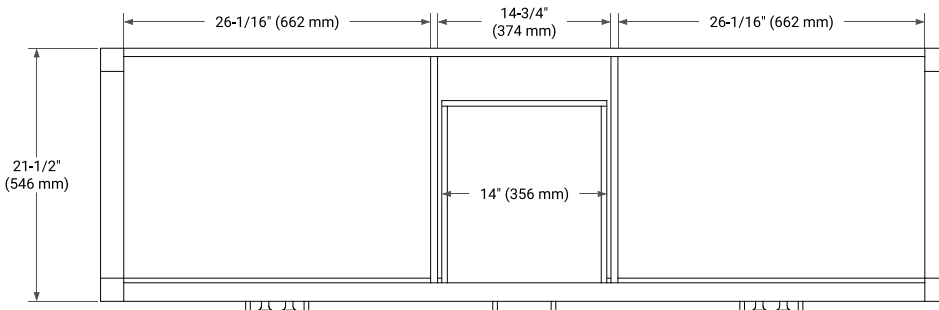

BRISTOL 72" DOUBLE SINK BASE CABINET

ARIEL

BASE CABINET DIMENSIONS

72" W x 21.5" D x 33.5" H

FEATURES

- Solid wood frame with engineered wood panels
- Dovetail drawers and joints
- Soft closing doors & drawers

HARDWARE FINISHES

Brushed Nickel Satin Brass Matte Black Polished Chrome

AVAILABLE COLORS

White Grey

FRONT VIEW

SIDE VIEW

PLAN VIEW

72" DOUBLE RECTANGLE SINK COUNTERTOP WITH 1.5 IN. THICKNESS

ARIEL

OVERALL DIMENSIONS

72.25" W x 22" D x 1.5" H

COUNTERTOP OPTIONS

Carrara White Quartz

FEATURES

- Solid countertop with mitered edges & seams
- Undermount white rectangular sink
- Pre-drilled for 8" widespread faucet

INCLUDED

- Countertop
- Matching Backsplash
- Rectangle Sinks

COUNTERTOP PLAN VIEW

EDGE SIDE VIEW

THREE DIMENSIONAL COUNTERTOP VIEW