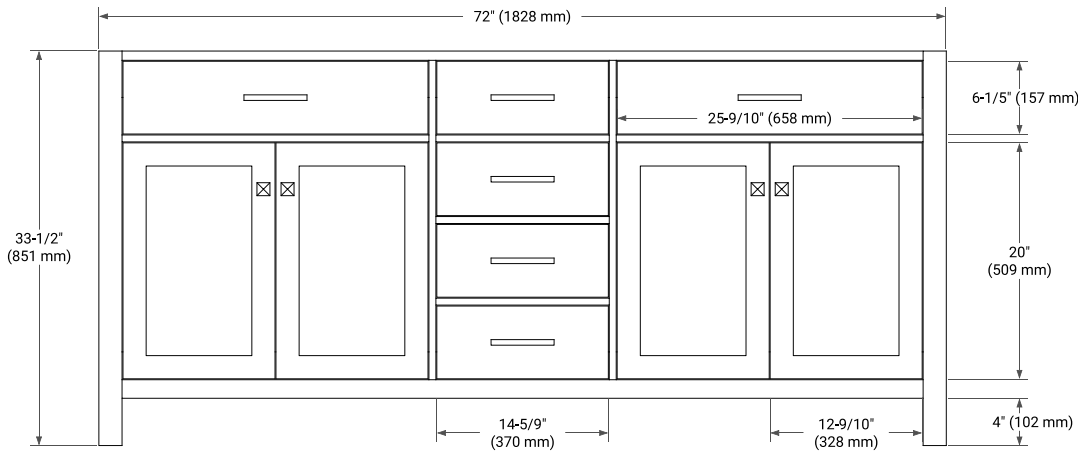

BRISTOL 72" DOUBLE SINK BASE CABINET

ARIEL

BASE CABINET DIMENSIONS

72" W x 21.5" D x 33.5" H

FEATURES

- Solid wood frame with engineered wood panels
- Dovetail drawers and joints
- Soft closing doors & drawers

HARDWARE FINISHES

Brushed Nickel Satin Brass Matte Black Polished Chrome

AVAILABLE COLORS

White Grey

FRONT VIEW

SIDE VIEW

PLAN VIEW

72" DOUBLE RECTANGLE SINK COUNTERTOP WITH 1.5 IN. THICKNESS

ARIEL

OVERALL DIMENSIONS

72.25" W x 22" D x 1.5" H

COUNTERTOP OPTIONS

Carrara White Quartz

FEATURES

- Solid countertop with mitered edges & seams
- Undermount white rectangular sink
- Pre-drilled for 8" widespread faucet

INCLUDED

- Countertop
- Matching Backsplash
- Rectangle Sinks

COUNTERTOP PLAN VIEW

EDGE SIDE VIEW

THREE DIMENSIONAL COUNTERTOP VIEW