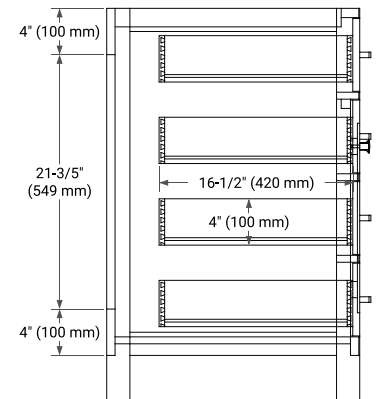

BRISTOL 72" DOUBLE SINK BASE CABINET

ARIEL

BASE CABINET DIMENSIONS

72" W x 21.5" D x 33.5" H

FEATURES

- Solid wood frame with engineered wood panels
- Dovetail drawers and joints
- Soft closing doors & drawers

HARDWARE FINISHES

Brushed Nickel Satin Brass Matte Black Polished Chrome

AVAILABLE COLORS

White Grey

FRONT VIEW

SIDE VIEW

PLAN VIEW

72" DOUBLE RECTANGLE SINK COUNTERTOP WITH 1.5 IN. THICKNESS

ARIEL

OVERALL DIMENSIONS

72.25" W x 22" D x 1.5" H

COUNTERTOP OPTIONS

Carrara White Quartz

FEATURES

- Solid countertop with mitered edges & seams
- Undermount white rectangular sink
- Pre-drilled for 8" widespread faucet

INCLUDED

- Countertop
- Matching Backsplash
- Rectangle Sinks

COUNTERTOP PLAN VIEW

EDGE SIDE VIEW

THREE DIMENSIONAL COUNTERTOP VIEW