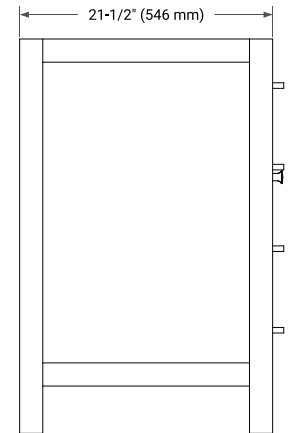

BRISTOL 72" DOUBLE SINK BASE CABINET

ARIEL

BASE CABINET DIMENSIONS

72" W x 21.5" D x 33.5" H

FEATURES

- Solid wood frame with engineered wood panels
- Dovetail drawers and joints
- Soft closing doors & drawers

HARDWARE FINISHES

Brushed Nickel Satin Brass Matte Black Polished Chrome

AVAILABLE COLORS

White Grey

FRONT VIEW

SIDE VIEW

PLAN VIEW

72" DOUBLE RECTANGLE SINK COUNTERTOP WITH 1.5 IN. THICKNESS

ARIEL

OVERALL DIMENSIONS

72.25" W x 22" D x 1.5" H

COUNTERTOP OPTIONS

Carrara White Quartz

FEATURES

- Solid countertop with mitered edges & seams
- Undermount white rectangular sink
- Pre-drilled for 8" widespread faucet

INCLUDED

- Countertop
- Matching Backsplash
- Rectangle Sinks

COUNTERTOP PLAN VIEW

EDGE SIDE VIEW

THREE DIMENSIONAL COUNTERTOP VIEW