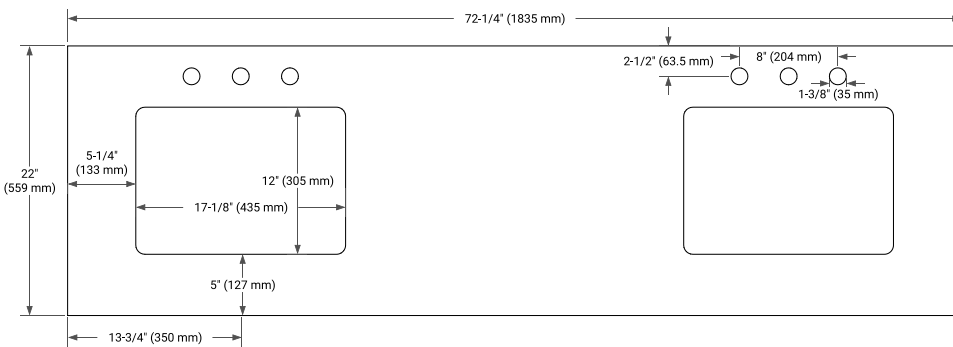

BRISTOL 72" DOUBLE SINK BASE CABINET

ARIEL

BASE CABINET DIMENSIONS

72" W x 21.5" D x 33.5" H

FEATURES

- Solid wood frame with engineered wood panels
- Dovetail drawers and joints
- Soft closing doors & drawers

ARIEL

OVERALL DIMENSIONS

72.25" W x 22" D x 1.5" H

COUNTERTOP OPTIONS

Carrara White Quartz

FEATURES

- Solid countertop with mitered edges & seams
- Undermount white rectangular sink
- Pre-drilled for 8" widespread faucet

INCLUDED

- Countertop
- Matching Backsplash
- Rectangle Sinks

COUNTERTOP PLAN VIEW

EDGE SIDE VIEW

THREE DIMENSIONAL COUNTERTOP VIEW