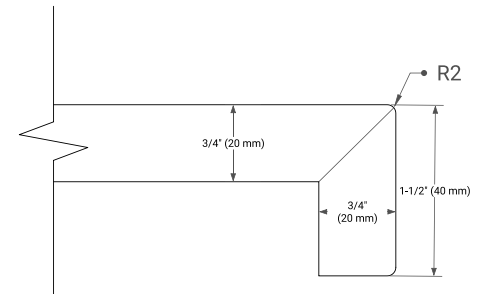

EDGE SIDE VIEW