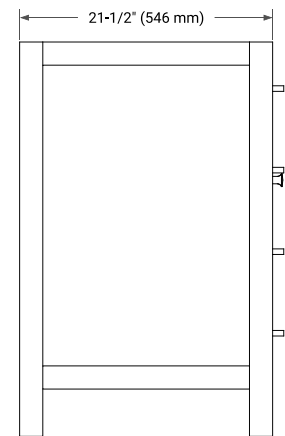

## BASE CABINET DIMENSIONS

72" W x 21.5" D x 33.5" H

## AVAILABLE COLORS

White    Grey

FRONT VIEW

SIDE VIEW

PLAN VIEW

# 72" DOUBLE RECTANGLE SINK COUNTERTOP WITH 1.5 IN. THICKNESS

## OVERALL DIMENSIONS

72.25" W x 22" D x 1.5" H