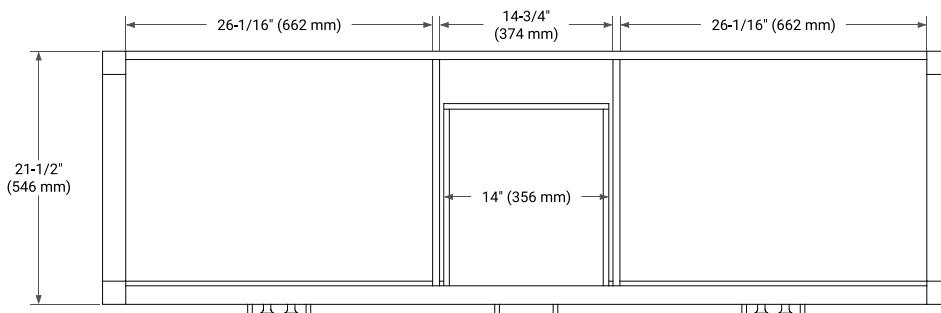

BRISTOL 72" DOUBLE SINK BASE CABINET

ARIEL

BASE CABINET DIMENSIONS

72" W x 21.5" D x 33.5" H

FEATURES

- Solid wood frame with engineered wood panels
- Dovetail drawers and joints
- Soft closing doors & drawers

HARDWARE FINISHES

Brushed Nickel   Satin Brass   Matte Black   Polished Chrome

AVAILABLE COLORS

White   Grey

PLAN VIEW