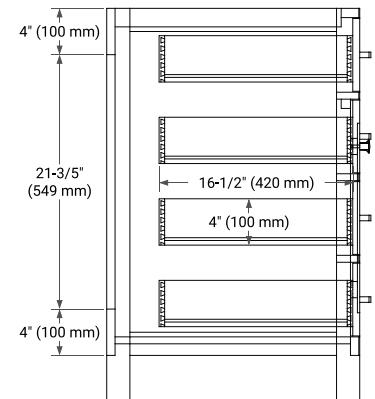

BRISTOL 72" DOUBLE SINK BASE CABINET

ARIEL

BASE CABINET DIMENSIONS

72" W x 21.5" D x 33.5" H

FEATURES

- Solid wood frame with engineered wood panels
- Dovetail drawers and joints
- Soft closing doors & drawers

HARDWARE FINISHES

Brushed Nickel   Satin Brass   Matte Black   Polished Chrome

AVAILABLE COLORS

White   Grey

PLAN VIEW