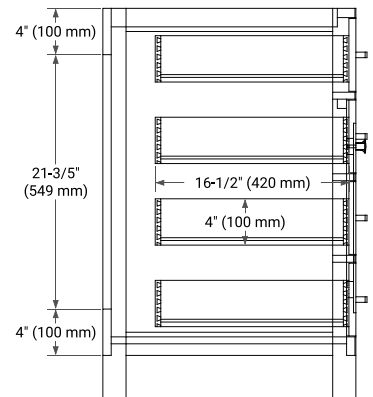

BASE CABINET DIMENSIONS

60" W x 21.5" D x 33.5" H

FEATURES

- Solid wood frame with engineered wood panels
- Dovetail drawers and joints
- Soft closing doors & drawers

HARDWARE FINISHES

Brushed Nickel Satin Brass Matte Black Polished Chrome

AVAILABLE COLORS

White Grey

FRONT VIEW

SIDE VIEW

PLAN VIEW

61" SINGLE RECTANGLE SINK COUNTERTOP WITH 0.75 IN. THICKNESS

ARIEL

OVERALL DIMENSIONS

61" W x 22" D x 0.75" H

COUNTERTOP OPTIONS

Carrara Marble

FEATURES

- Solid countertop with mitered edges & seams
- Undermount white rectangular sink
- Pre-drilled for 8" widespread faucet

INCLUDED

- Countertop
- Matching Backsplash
- Rectangle Sink

COUNTERTOP PLAN VIEW

EDGE SIDE VIEW

THREE DIMENSIONAL COUNTERTOP VIEW