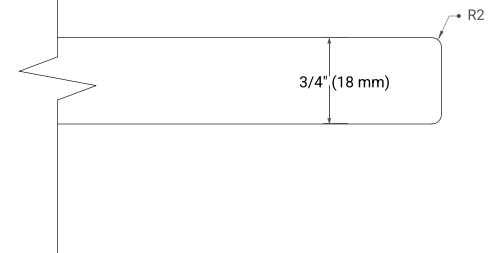

AVAILABLE COLORS

White Grey

FRONT VIEW

SIDE VIEW

PLAN VIEW

61" SINGLE RECTANGLE SINK COUNTERTOP WITH 0.75 IN. THICKNESS

ARIEL

OVERALL DIMENSIONS

61" W x 22" D x 0.75" H

COUNTERTOP OPTIONS

Carrara Marble

FEATURES

- Solid countertop with mitered edges & seams
- Undermount white rectangular sink
- Pre-drilled for 8" widespread faucet

INCLUDED

- Countertop
- Matching Backsplash
- Rectangle Sink

COUNTERTOP PLAN VIEW

EDGE SIDE VIEW

THREE DIMENSIONAL COUNTERTOP VIEW