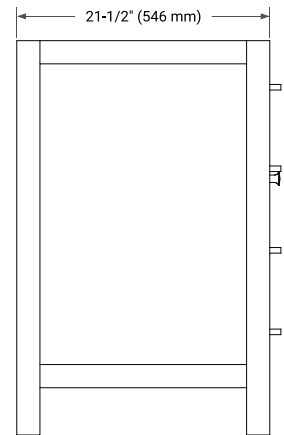

BASE CABINET DIMENSIONS

60" W x 21.5" D x 33.5" H

FEATURES

- Solid wood frame with engineered wood panels
- Dovetail drawers and joints
- Soft closing doors & drawers

HARDWARE FINISHES

Brushed Nickel Satin Brass Matte Black Polished Chrome

AVAILABLE COLORS

White Grey

FRONT VIEW

SIDE VIEW

PLAN VIEW

61" SINGLE RECTANGLE SINK COUNTERTOP WITH 0.75 IN. THICKNESS

ARIEL

OVERALL DIMENSIONS

61" W x 22" D x 0.75" H

COUNTERTOP OPTIONS

Carrara Marble

FEATURES

- Solid countertop with mitered edges & seams
- Undermount white rectangular sink
- Pre-drilled for 8" widespread faucet

INCLUDED

- Countertop
- Matching Backsplash
- Rectangle Sink

COUNTERTOP PLAN VIEW

EDGE SIDE VIEW

THREE DIMENSIONAL COUNTERTOP VIEW