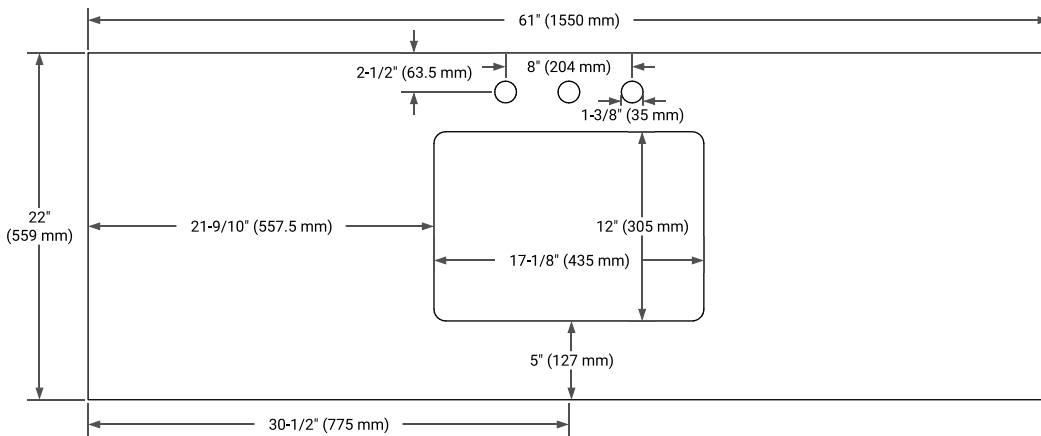

BASE CABINET DIMENSIONS

60" W x 21.5" D x 33.5" H

FEATURES

- Solid wood frame with engineered wood panels
- Dovetail drawers and joints
- Soft closing doors & drawers

HARDWARE FINISHES

Brushed Nickel Satin Brass Matte Black Polished Chrome

AVAILABLE COLORS

White Grey

FRONT VIEW

SIDE VIEW

PLAN VIEW

61" SINGLE RECTANGLE SINK COUNTERTOP WITH 0.75 IN. THICKNESS

ARIEL

OVERALL DIMENSIONS

61" W x 22" D x 0.75" H

COUNTERTOP OPTIONS

Carrara Marble

FEATURES

- Solid countertop with mitered edges & seams
- Undermount white rectangular sink
- Pre-drilled for 8" widespread faucet

INCLUDED

- Countertop
- Matching Backsplash
- Rectangle Sink

COUNTERTOP PLAN VIEW

EDGE SIDE VIEW

THREE DIMENSIONAL COUNTERTOP VIEW