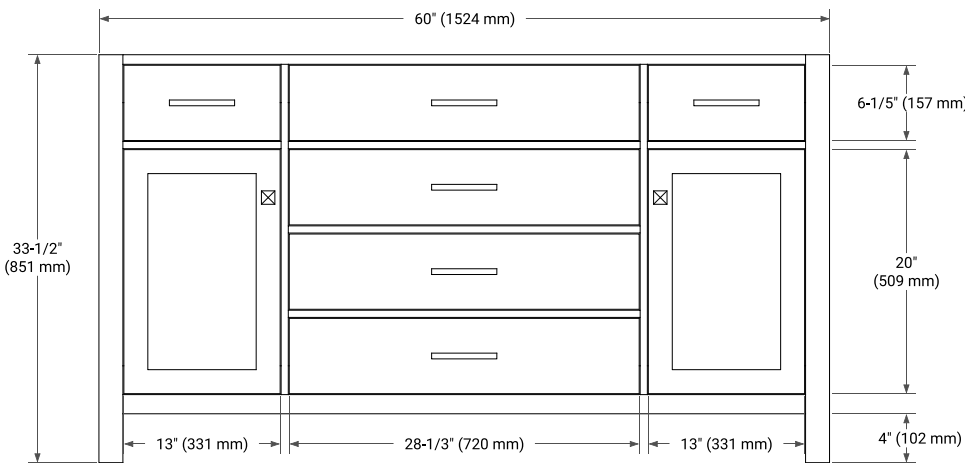

BASE CABINET DIMENSIONS

60" W x 21.5" D x 33.5" H

FEATURES

- Solid wood frame with engineered wood panels
- Dovetail drawers and joints
- Soft closing doors & drawers

HARDWARE FINISHES

Brushed Nickel Satin Brass Matte Black Polished Chrome

AVAILABLE COLORS

White Grey

FRONT VIEW

SIDE VIEW

PLAN VIEW

61" SINGLE RECTANGLE SINK COUNTERTOP WITH 0.75 IN. THICKNESS

ARIEL

OVERALL DIMENSIONS

61" W x 22" D x 0.75" H

COUNTERTOP OPTIONS

Carrara Marble

FEATURES

- Solid countertop with mitered edges & seams
- Undermount white rectangular sink
- Pre-drilled for 8" widespread faucet

INCLUDED

- Countertop
- Matching Backsplash
- Rectangle Sink

COUNTERTOP PLAN VIEW

EDGE SIDE VIEW

THREE DIMENSIONAL COUNTERTOP VIEW