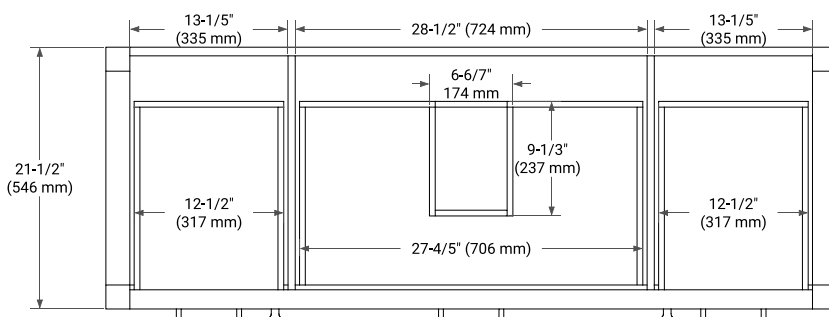

BASE CABINET DIMENSIONS

60" W x 21.5" D x 33.5" H

FEATURES

- Solid wood frame with engineered wood panels
- Dovetail drawers and joints
- Soft closing doors & drawers

HARDWARE FINISHES

Brushed Nickel Satin Brass Matte Black Polished Chrome

AVAILABLE COLORS

White Grey

FRONT VIEW

SIDE VIEW

PLAN VIEW

61" SINGLE RECTANGLE SINK COUNTERTOP WITH 0.75 IN. THICKNESS

ARIEL

OVERALL DIMENSIONS

61" W x 22" D x 0.75" H

COUNTERTOP OPTIONS

Carrara Marble

FEATURES

- Solid countertop with mitered edges & seams
- Undermount white rectangular sink
- Pre-drilled for 8" widespread faucet

INCLUDED

- Countertop
- Matching Backsplash
- Rectangle Sink

COUNTERTOP PLAN VIEW

EDGE SIDE VIEW

THREE DIMENSIONAL COUNTERTOP VIEW