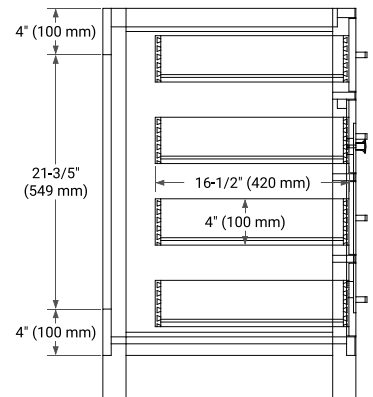

**BASE CABINET DIMENSIONS**

60" W x 21.5" D x 33.5" H

**FEATURES**

- Solid wood frame with engineered wood panels
- Dovetail drawers and joints
- Soft closing doors & drawers

**HARDWARE FINISHES**

Brushed Nickel    Satin Brass    Matte Black    Polished Chrome

# 61" SINGLE RECTANGLE SINK COUNTERTOP WITH 1.5 IN. THICKNESS

## OVERALL DIMENSIONS

61" W x 22" D x 1.5" H

## THREE DIMENSIONAL COUNTERTOP VIEW