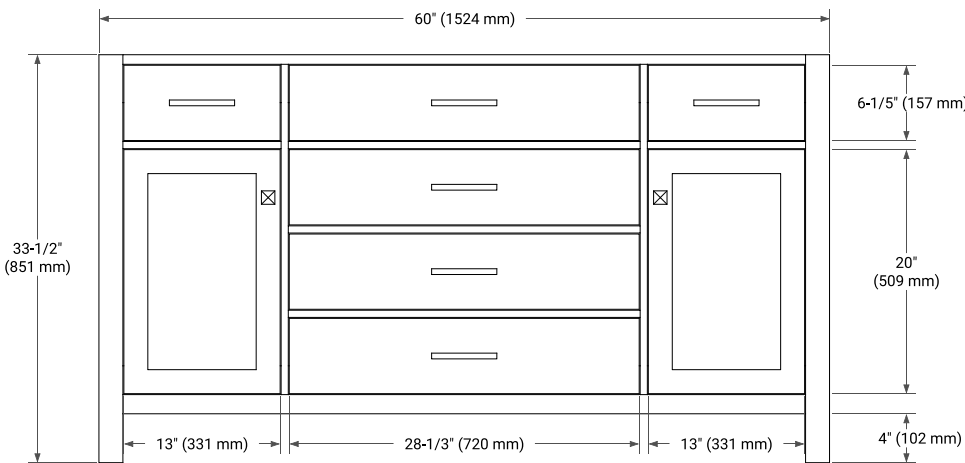

AVAILABLE COLORS

White   Grey

FRONT VIEW