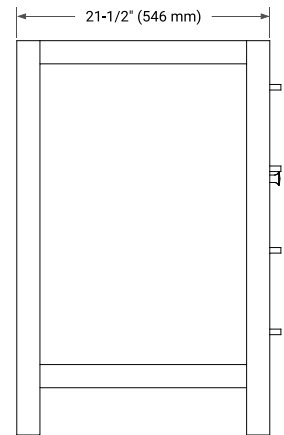

BASE CABINET DIMENSIONS

60" W x 21.5" D x 33.5" H

FEATURES

- Solid wood frame with engineered wood panels
- Dovetail drawers and joints
- Soft closing doors & drawers

HARDWARE FINISHES

Brushed Nickel   Satin Brass   Matte Black   Polished Chrome

AVAILABLE COLORS

White   Grey

SIDE VIEW