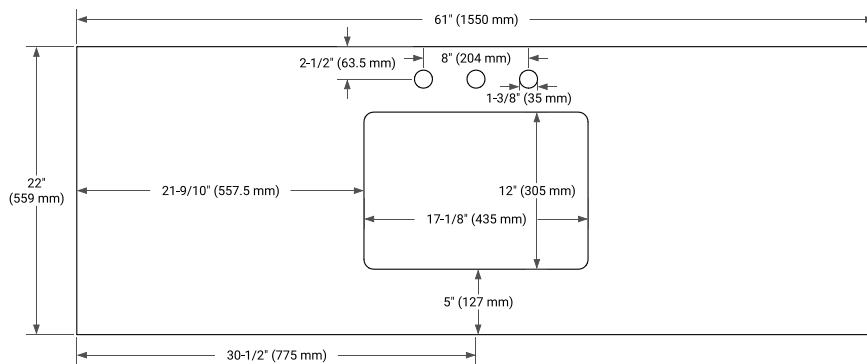

61" SINGLE RECTANGLE SINK COUNTERTOP WITH 1.5 IN. THICKNESS

ARIEL

OVERALL DIMENSIONS

61" W x 22" D x 1.5" H

COUNTERTOP OPTIONS

FEATURES

- Solid countertop with mitered edges & seams
- Undermount white rectangular sink
- Pre-drilled for 8" widespread faucet

INCLUDED

- Countertop
- Matching Backsplash
- Rectangle Sink

COUNTERTOP PLAN VIEW