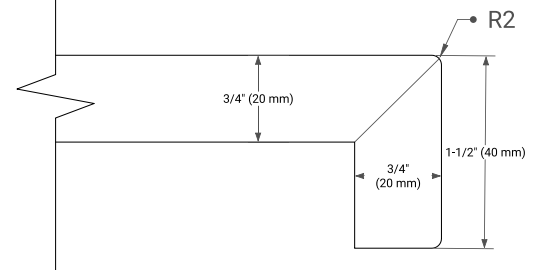

EDGE SIDE VIEW