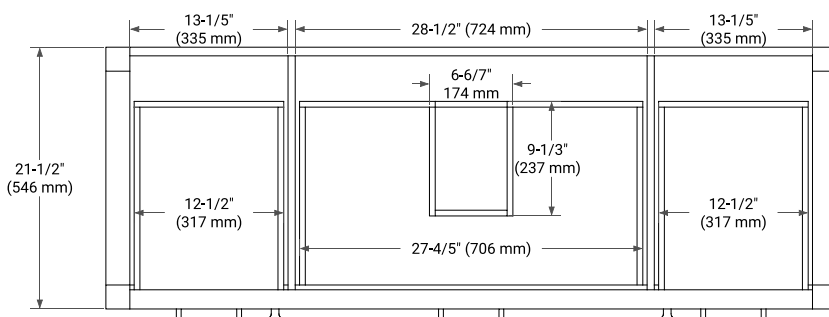

**BASE CABINET DIMENSIONS**

60" W x 21.5" D x 33.5" H

**FEATURES**

- Solid wood frame with engineered wood panels
- Dovetail drawers and joints
- Soft closing doors & drawers

**HARDWARE FINISHES**

Brushed Nickel    Satin Brass    Matte Black    Polished Chrome

# 61" SINGLE RECTANGLE SINK COUNTERTOP WITH 1.5 IN. THICKNESS

## OVERALL DIMENSIONS

61" W x 22" D x 1.5" H