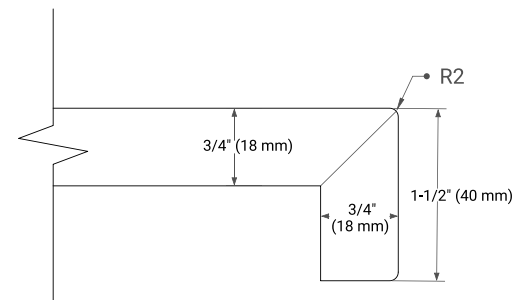

AVAILABLE COLORS

White Grey

FRONT VIEW

SIDE VIEW

PLAN VIEW

60" DOUBLE OVAL SINK COUNTERTOP WITH 1.5 IN. THICKNESS

ARIEL

OVERALL DIMENSIONS

60.25" W x 22" D x 1.5" H

COUNTERTOP OPTIONS

Carrara White Quartz

FEATURES

- Solid countertop with mitered edges & seams
- Undermount white oval sink
- Pre-drilled for 8" widespread faucet

INCLUDED

- Countertop
- Matching Backsplash
- Oval Sinks

COUNTERTOP PLAN VIEW

EDGE SIDE VIEW

THREE DIMENSIONAL COUNTERTOP VIEW