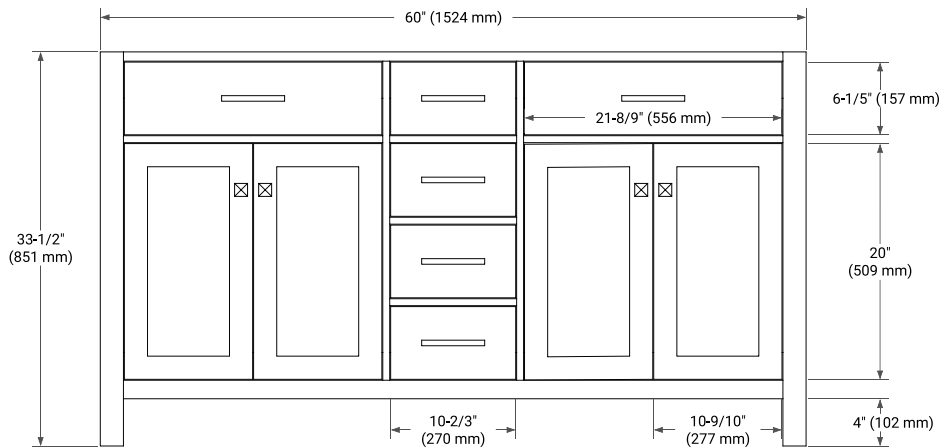

BASE CABINET DIMENSIONS

60" W x 21.5" D x 33.5" H

FEATURES

- Solid wood frame with engineered wood panels
- Dovetail drawers and joints
- Soft closing doors & drawers

HARDWARE FINISHES

Brushed Nickel Satin Brass Matte Black Polished Chrome

AVAILABLE COLORS

White Grey

FRONT VIEW

SIDE VIEW

PLAN VIEW

60" DOUBLE OVAL SINK COUNTERTOP WITH 1.5 IN. THICKNESS

ARIEL

OVERALL DIMENSIONS

60.25" W x 22" D x 1.5" H

COUNTERTOP OPTIONS

Carrara White Quartz

FEATURES

- Solid countertop with mitered edges & seams
- Undermount white oval sink
- Pre-drilled for 8" widespread faucet

INCLUDED

- Countertop
- Matching Backsplash
- Oval Sinks

COUNTERTOP PLAN VIEW

EDGE SIDE VIEW

THREE DIMENSIONAL COUNTERTOP VIEW