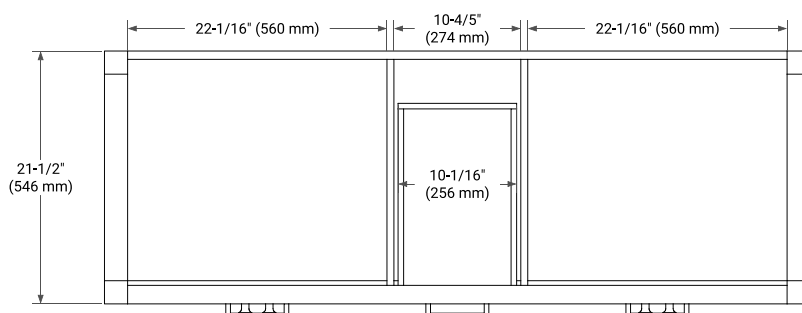

BASE CABINET DIMENSIONS

60" W x 21.5" D x 33.5" H

FEATURES

- Solid wood frame with engineered wood panels
- Dovetail drawers and joints
- Soft closing doors & drawers

HARDWARE FINISHES

Brushed Nickel Satin Brass Matte Black Polished Chrome

AVAILABLE COLORS

White Grey

FRONT VIEW

SIDE VIEW

PLAN VIEW

60" DOUBLE OVAL SINK COUNTERTOP WITH 1.5 IN. THICKNESS

ARIEL

OVERALL DIMENSIONS

60.25" W x 22" D x 1.5" H

COUNTERTOP OPTIONS

Carrara White Quartz

FEATURES

- Solid countertop with mitered edges & seams
- Undermount white oval sink
- Pre-drilled for 8" widespread faucet

INCLUDED

- Countertop
- Matching Backsplash
- Oval Sinks

COUNTERTOP PLAN VIEW

EDGE SIDE VIEW

THREE DIMENSIONAL COUNTERTOP VIEW