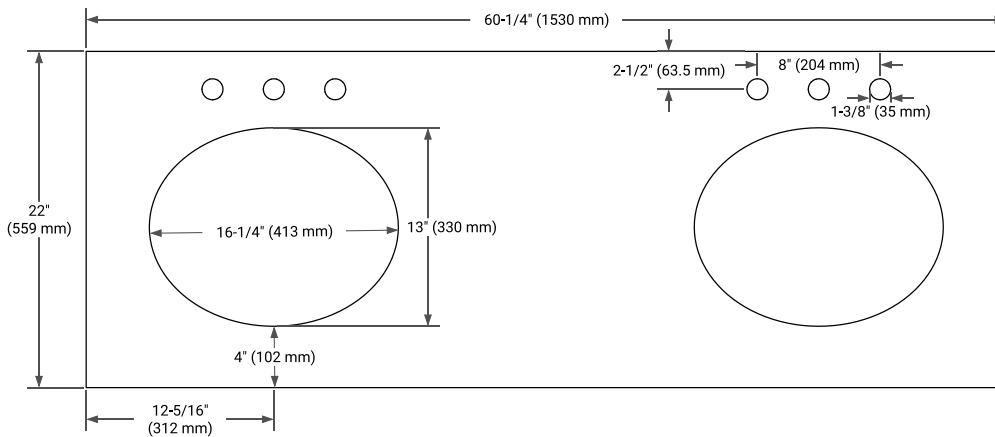

BASE CABINET DIMENSIONS

60" W x 21.5" D x 33.5" H

FEATURES

- Solid wood frame with engineered wood panels
- Dovetail drawers and joints
- Soft closing doors & drawers

HARDWARE FINISHES

Brushed Nickel Satin Brass Matte Black Polished Chrome

AVAILABLE COLORS

White Grey

FRONT VIEW

SIDE VIEW

PLAN VIEW

60" DOUBLE OVAL SINK COUNTERTOP WITH 1.5 IN. THICKNESS

ARIEL

OVERALL DIMENSIONS

60.25" W x 22" D x 1.5" H

COUNTERTOP OPTIONS

Carrara White Quartz

FEATURES

- Solid countertop with mitered edges & seams
- Undermount white oval sink
- Pre-drilled for 8" widespread faucet

INCLUDED

- Countertop
- Matching Backsplash
- Oval Sinks

COUNTERTOP PLAN VIEW

EDGE SIDE VIEW

THREE DIMENSIONAL COUNTERTOP VIEW