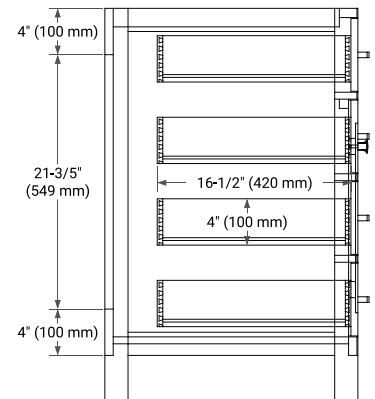

BASE CABINET DIMENSIONS

60" W x 21.5" D x 33.5" H

FEATURES

- Solid wood frame with engineered wood panels
- Dovetail drawers and joints
- Soft closing doors & drawers

HARDWARE FINISHES

Brushed Nickel Satin Brass Matte Black Polished Chrome

AVAILABLE COLORS

White Grey

FRONT VIEW

SIDE VIEW

PLAN VIEW

60" DOUBLE OVAL SINK COUNTERTOP WITH 1.5 IN. THICKNESS

ARIEL

OVERALL DIMENSIONS

60.25" W x 22" D x 1.5" H

COUNTERTOP OPTIONS

Carrara White Quartz

FEATURES

- Solid countertop with mitered edges & seams
- Undermount white oval sink
- Pre-drilled for 8" widespread faucet

INCLUDED

- Countertop
- Matching Backsplash
- Oval Sinks

COUNTERTOP PLAN VIEW

EDGE SIDE VIEW

THREE DIMENSIONAL COUNTERTOP VIEW