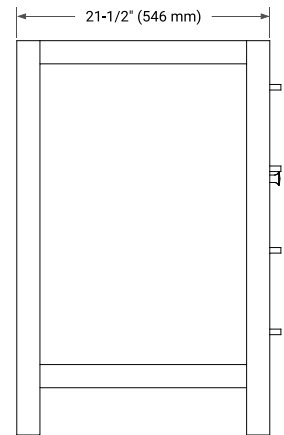

BASE CABINET DIMENSIONS

60" W x 21.5" D x 33.5" H

FEATURES

- Solid wood frame with engineered wood panels
- Dovetail drawers and joints
- Soft closing doors & drawers

HARDWARE FINISHES

Brushed Nickel Satin Brass Matte Black Polished Chrome

AVAILABLE COLORS

White Grey

FRONT VIEW

SIDE VIEW

PLAN VIEW

60" DOUBLE OVAL SINK COUNTERTOP WITH 1.5 IN. THICKNESS

ARIEL

OVERALL DIMENSIONS

60.25" W x 22" D x 1.5" H

COUNTERTOP OPTIONS

Carrara White Quartz

FEATURES

- Solid countertop with mitered edges & seams
- Undermount white oval sink
- Pre-drilled for 8" widespread faucet

INCLUDED

- Countertop
- Matching Backsplash
- Oval Sinks

COUNTERTOP PLAN VIEW

EDGE SIDE VIEW

THREE DIMENSIONAL COUNTERTOP VIEW