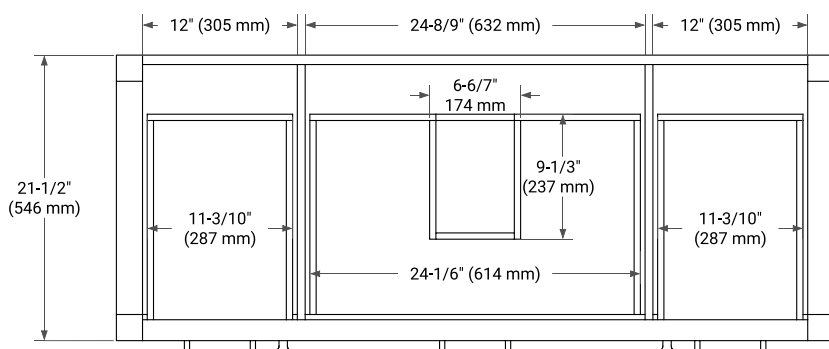

BASE CABINET DIMENSIONS

54" W x 21.5" D x 33.5" H

FEATURES

- Solid wood frame with engineered wood panels
- Dovetail drawers and joints
- Soft closing doors & drawers

HARDWARE FINISHES

Brushed Nickel Satin Brass Matte Black Polished Chrome

AVAILABLE COLORS

White Grey

FRONT VIEW

SIDE VIEW

PLAN VIEW

OVERALL DIMENSIONS

55" W x 22" D x 0.75" H

COUNTERTOP OPTIONS

Carrara Marble

FEATURES

- Solid countertop with mitered edges & seams
- Undermount white oval sink
- Pre-drilled for 8" widespread faucet

INCLUDED

- Countertop
- Matching Backsplash
- Oval Sink

COUNTERTOP PLAN VIEW

EDGE SIDE VIEW

THREE DIMENSIONAL COUNTERTOP VIEW