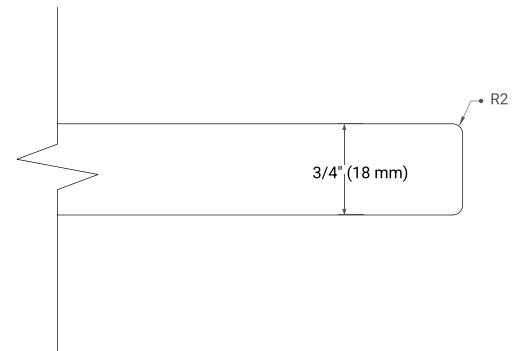

BASE CABINET DIMENSIONS

54" W x 21.5" D x 33.5" H

FEATURES

- Solid wood frame with engineered wood panels
- Dovetail drawers and joints
- Soft closing doors & drawers

HARDWARE FINISHES

Brushed Nickel Satin Brass Matte Black Polished Chrome

AVAILABLE COLORS

White Grey

FRONT VIEW

SIDE VIEW

PLAN VIEW

OVERALL DIMENSIONS

55" W x 22" D x 0.75" H

COUNTERTOP OPTIONS

Carrara Marble

FEATURES

- Solid countertop with mitered edges & seams
- Undermount white oval sink
- Pre-drilled for 8" widespread faucet

INCLUDED

- Countertop
- Matching Backsplash
- Oval Sink

COUNTERTOP PLAN VIEW

EDGE SIDE VIEW

THREE DIMENSIONAL COUNTERTOP VIEW