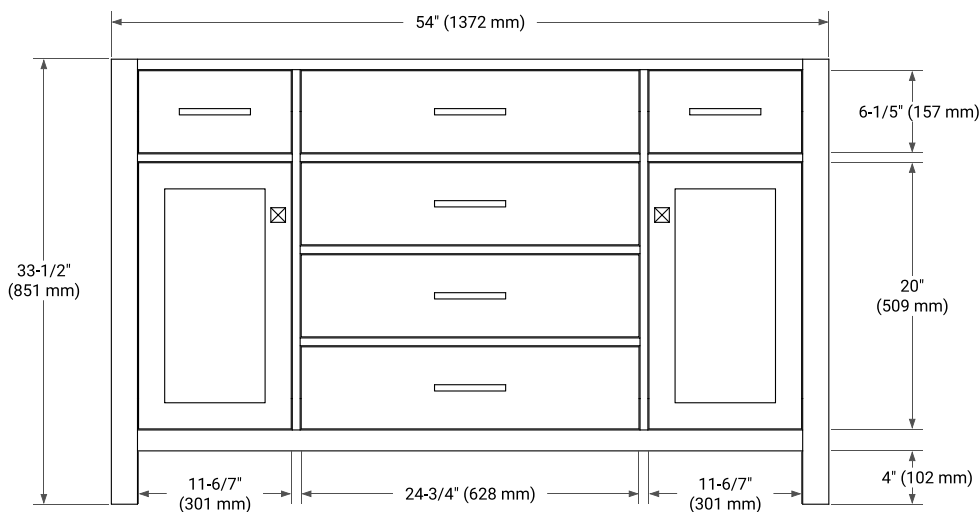

BASE CABINET DIMENSIONS

54" W x 21.5" D x 33.5" H

FEATURES

- Solid wood frame with engineered wood panels
- Dovetail drawers and joints
- Soft closing doors & drawers

HARDWARE FINISHES

Brushed Nickel Satin Brass Matte Black Polished Chrome

AVAILABLE COLORS

White Grey

FRONT VIEW

SIDE VIEW

PLAN VIEW

OVERALL DIMENSIONS

55" W x 22" D x 0.75" H

COUNTERTOP OPTIONS

Carrara Marble

FEATURES

- Solid countertop with mitered edges & seams
- Undermount white oval sink
- Pre-drilled for 8" widespread faucet

INCLUDED

- Countertop
- Matching Backsplash
- Oval Sink

COUNTERTOP PLAN VIEW

EDGE SIDE VIEW

THREE DIMENSIONAL COUNTERTOP VIEW