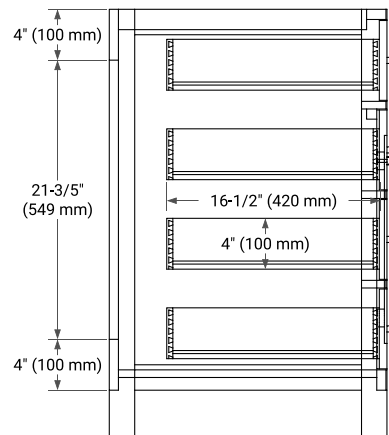

BASE CABINET DIMENSIONS

54" W x 21.5" D x 33.5" H

FEATURES

- Solid wood frame with engineered wood panels
- Dovetail drawers and joints
- Soft closing doors & drawers

HARDWARE FINISHES

Brushed Nickel Satin Brass Matte Black Polished Chrome

AVAILABLE COLORS

White Grey

FRONT VIEW

SIDE VIEW

PLAN VIEW

OVERALL DIMENSIONS

55" W x 22" D x 0.75" H

COUNTERTOP OPTIONS

Carrara Marble

FEATURES

- Solid countertop with mitered edges & seams
- Undermount white oval sink
- Pre-drilled for 8" widespread faucet

INCLUDED

- Countertop
- Matching Backsplash
- Oval Sink

COUNTERTOP PLAN VIEW

EDGE SIDE VIEW

THREE DIMENSIONAL COUNTERTOP VIEW