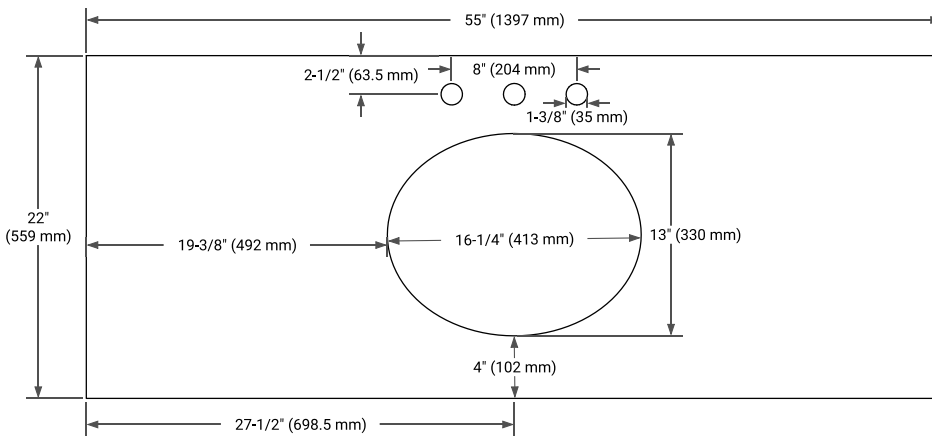

BASE CABINET DIMENSIONS

54" W x 21.5" D x 33.5" H

FEATURES

- Solid wood frame with engineered wood panels
- Dovetail drawers and joints
- Soft closing doors & drawers

HARDWARE FINISHES

Brushed Nickel Satin Brass Matte Black Polished Chrome

AVAILABLE COLORS

White Grey

FRONT VIEW

SIDE VIEW

PLAN VIEW

OVERALL DIMENSIONS

55" W x 22" D x 0.75" H

COUNTERTOP OPTIONS

Carrara Marble

FEATURES

- Solid countertop with mitered edges & seams
- Undermount white oval sink
- Pre-drilled for 8" widespread faucet

INCLUDED

- Countertop
- Matching Backsplash
- Oval Sink

COUNTERTOP PLAN VIEW

EDGE SIDE VIEW

THREE DIMENSIONAL COUNTERTOP VIEW