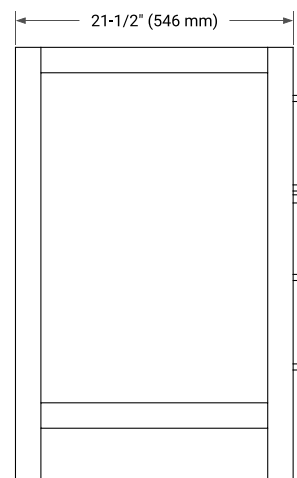

BASE CABINET DIMENSIONS

54" W x 21.5" D x 33.5" H

FEATURES

- Solid wood frame with engineered wood panels
- Dovetail drawers and joints
- Soft closing doors & drawers

HARDWARE FINISHES

Brushed Nickel Satin Brass Matte Black Polished Chrome

AVAILABLE COLORS

White Grey

FRONT VIEW

SIDE VIEW

PLAN VIEW

OVERALL DIMENSIONS

55" W x 22" D x 0.75" H

COUNTERTOP OPTIONS

Carrara Marble

FEATURES

- Solid countertop with mitered edges & seams
- Undermount white oval sink
- Pre-drilled for 8" widespread faucet

INCLUDED

- Countertop
- Matching Backsplash
- Oval Sink

COUNTERTOP PLAN VIEW

EDGE SIDE VIEW

THREE DIMENSIONAL COUNTERTOP VIEW