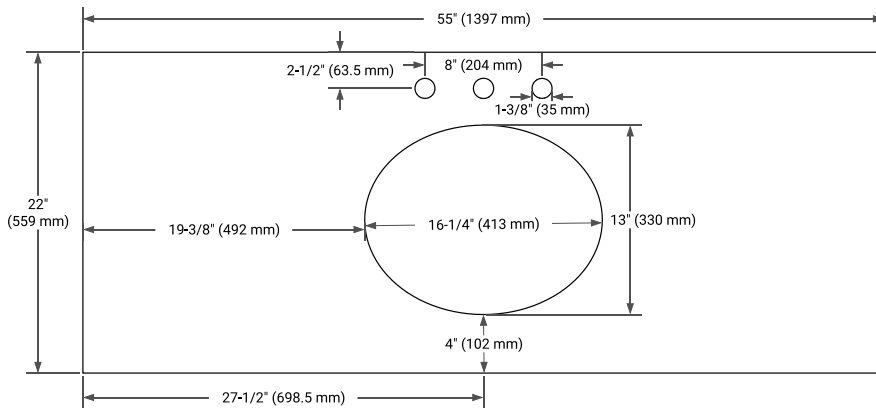

**BASE CABINET DIMENSIONS**

54" W x 21.5" D x 33.5" H

**FEATURES**

- Solid wood frame with engineered wood panels
- Dovetail drawers and joints
- Soft closing doors & drawers

**HARDWARE FINISHES**

Brushed Nickel    Satin Brass    Matte Black    Polished Chrome

**AVAILABLE COLORS**

White    Grey

**FRONT VIEW**

**SIDE VIEW**

**PLAN VIEW**

**OVERALL DIMENSIONS**

55" W x 22" D x 1.5" H

**COUNTERTOP OPTIONS**

Carrara Marble

White Quartz

**FEATURES**

- Solid countertop with mitered edges & seams
- Undermount white oval sink
- Pre-drilled for 8" widespread faucet

**INCLUDED**

- Countertop
- Matching Backsplash
- Oval Sink

**COUNTERTOP PLAN VIEW**

**EDGE SIDE VIEW**

**THREE DIMENSIONAL COUNTERTOP VIEW**