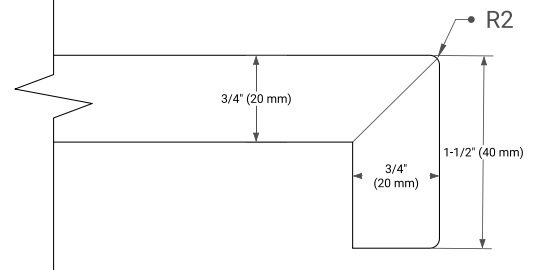

**AVAILABLE COLORS**

White    Grey

**FRONT VIEW**

**SIDE VIEW**

**PLAN VIEW**

**OVERALL DIMENSIONS**

55" W x 22" D x 1.5" H

**COUNTERTOP OPTIONS**

Carrara Marble

White Quartz

**FEATURES**

- Solid countertop with mitered edges & seams
- Undermount white oval sink
- Pre-drilled for 8" widespread faucet

**INCLUDED**

- Countertop
- Matching Backsplash
- Oval Sink

**COUNTERTOP PLAN VIEW**

**EDGE SIDE VIEW**

**THREE DIMENSIONAL COUNTERTOP VIEW**