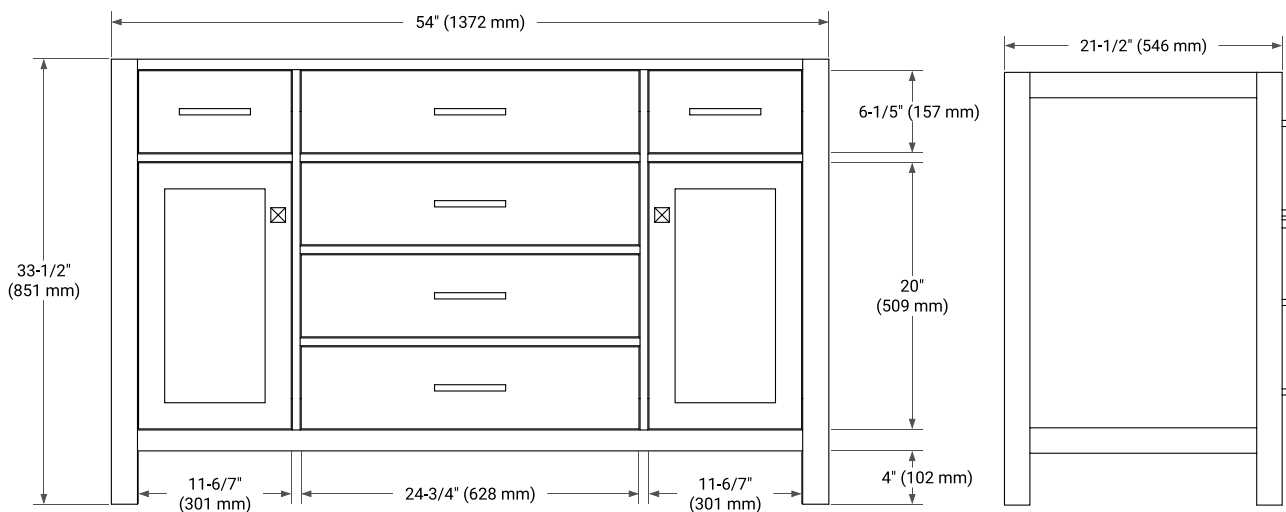

**BASE CABINET DIMENSIONS**

54" W x 21.5" D x 33.5" H

**FEATURES**

- Solid wood frame with engineered wood panels
- Dovetail drawers and joints
- Soft closing doors & drawers

**HARDWARE FINISHES**

Brushed Nickel    Satin Brass    Matte Black    Polished Chrome

**AVAILABLE COLORS**

White    Grey

**FRONT VIEW**

**SIDE VIEW**

**PLAN VIEW**

**OVERALL DIMENSIONS**

55" W x 22" D x 1.5" H

**COUNTERTOP OPTIONS**

Carrara Marble

White Quartz

**FEATURES**

- Solid countertop with mitered edges & seams
- Undermount white oval sink
- Pre-drilled for 8" widespread faucet

**INCLUDED**

- Countertop
- Matching Backsplash
- Oval Sink

**COUNTERTOP PLAN VIEW**

**EDGE SIDE VIEW**

**THREE DIMENSIONAL COUNTERTOP VIEW**