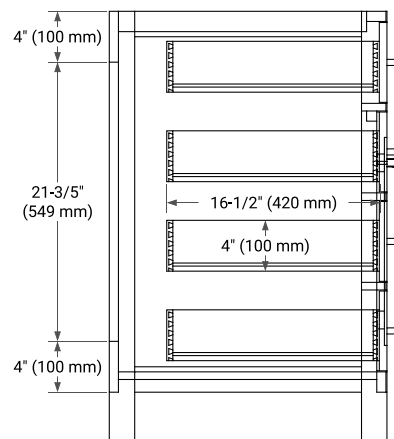

**BASE CABINET DIMENSIONS**

54" W x 21.5" D x 33.5" H

**FEATURES**

- Solid wood frame with engineered wood panels
- Dovetail drawers and joints
- Soft closing doors & drawers

**HARDWARE FINISHES**

Brushed Nickel    Satin Brass    Matte Black    Polished Chrome

**AVAILABLE COLORS**

White    Grey

**FRONT VIEW**

**SIDE VIEW**

**PLAN VIEW**

**OVERALL DIMENSIONS**

55" W x 22" D x 1.5" H

**COUNTERTOP OPTIONS**

**COUNTERTOP PLAN VIEW**

**EDGE SIDE VIEW**

**THREE DIMENSIONAL COUNTERTOP VIEW**