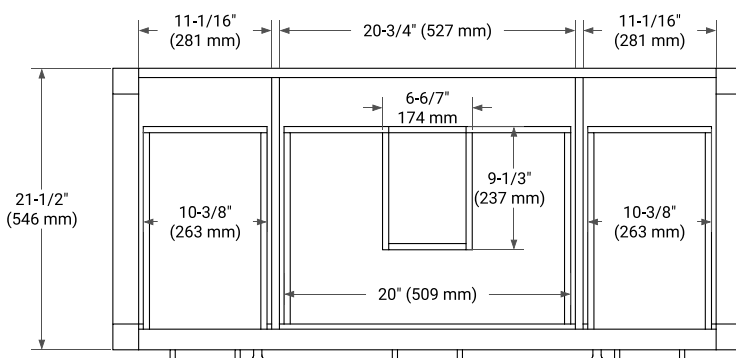

BASE CABINET DIMENSIONS

48" W x 21.5" D x 33.5" H

FEATURES

- Solid wood frame with engineered wood panels
- Dovetail drawers and joints
- Soft closing doors & drawers

HARDWARE FINISHES

Brushed Nickel Satin Brass Matte Black Polished Chrome

AVAILABLE COLORS

White Grey

FRONT VIEW

SIDE VIEW

PLAN VIEW

OVERALL DIMENSIONS

49" W x 22" D x 0.75" H

COUNTERTOP OPTIONS

Carrara Marble

FEATURES

- Solid countertop with mitered edges & seams
- Undermount white oval sink
- Pre-drilled for 8" widespread faucet

INCLUDED

- Countertop
- Matching Backsplash
- Oval Sink

COUNTERTOP PLAN VIEW

EDGE SIDE VIEW

THREE DIMENSIONAL COUNTERTOP VIEW