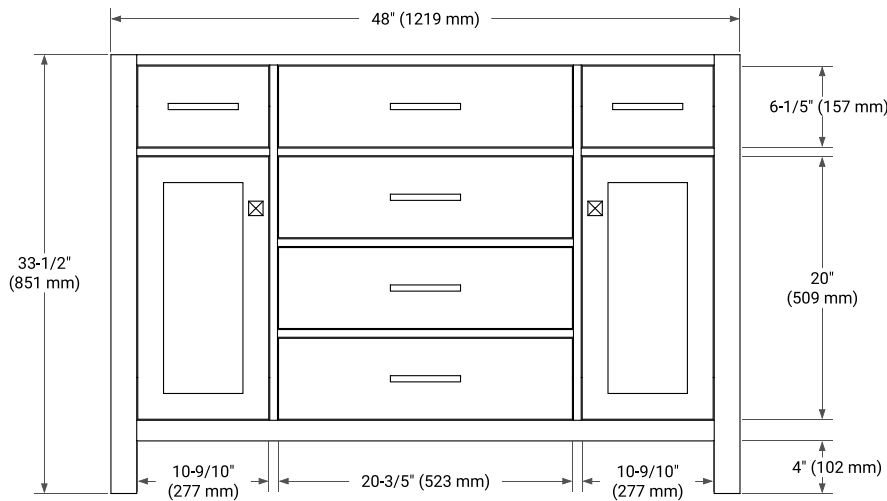

BASE CABINET DIMENSIONS

48" W x 21.5" D x 33.5" H

FEATURES

- Solid wood frame with engineered wood panels
- Dovetail drawers and joints
- Soft closing doors & drawers

HARDWARE FINISHES

Brushed Nickel Satin Brass Matte Black Polished Chrome

AVAILABLE COLORS

White Grey

FRONT VIEW

SIDE VIEW

PLAN VIEW

OVERALL DIMENSIONS

49" W x 22" D x 0.75" H

COUNTERTOP OPTIONS

Carrara Marble

FEATURES

- Solid countertop with mitered edges & seams
- Undermount white oval sink
- Pre-drilled for 8" widespread faucet

INCLUDED

- Countertop
- Matching Backsplash
- Oval Sink

COUNTERTOP PLAN VIEW

EDGE SIDE VIEW

THREE DIMENSIONAL COUNTERTOP VIEW