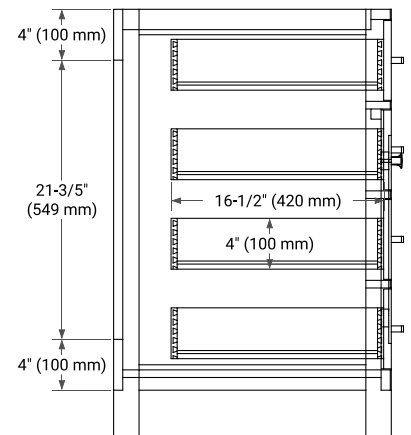

BASE CABINET DIMENSIONS

48" W x 21.5" D x 33.5" H

FEATURES

- Solid wood frame with engineered wood panels
- Dovetail drawers and joints
- Soft closing doors & drawers

HARDWARE FINISHES

Brushed Nickel Satin Brass Matte Black Polished Chrome

AVAILABLE COLORS

White Grey

FRONT VIEW

SIDE VIEW

PLAN VIEW

OVERALL DIMENSIONS

49" W x 22" D x 0.75" H

COUNTERTOP OPTIONS

Carrara Marble

FEATURES

- Solid countertop with mitered edges & seams
- Undermount white oval sink
- Pre-drilled for 8" widespread faucet

INCLUDED

- Countertop
- Matching Backsplash
- Oval Sink

COUNTERTOP PLAN VIEW

EDGE SIDE VIEW

THREE DIMENSIONAL COUNTERTOP VIEW