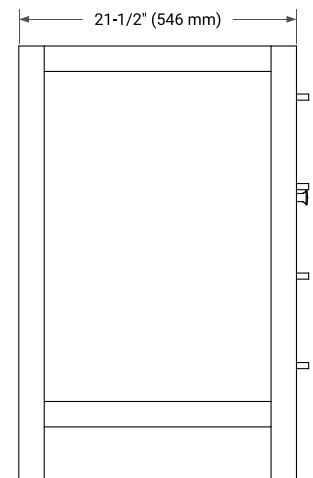

BASE CABINET DIMENSIONS

48" W x 21.5" D x 33.5" H

FEATURES

- Solid wood frame with engineered wood panels
- Dovetail drawers and joints
- Soft closing doors & drawers

HARDWARE FINISHES

Brushed Nickel Satin Brass Matte Black Polished Chrome

AVAILABLE COLORS

White Grey

FRONT VIEW

SIDE VIEW

PLAN VIEW

OVERALL DIMENSIONS

49" W x 22" D x 0.75" H

COUNTERTOP OPTIONS

Carrara Marble

FEATURES

- Solid countertop with mitered edges & seams
- Undermount white oval sink
- Pre-drilled for 8" widespread faucet

INCLUDED

- Countertop
- Matching Backsplash
- Oval Sink

COUNTERTOP PLAN VIEW

EDGE SIDE VIEW

THREE DIMENSIONAL COUNTERTOP VIEW