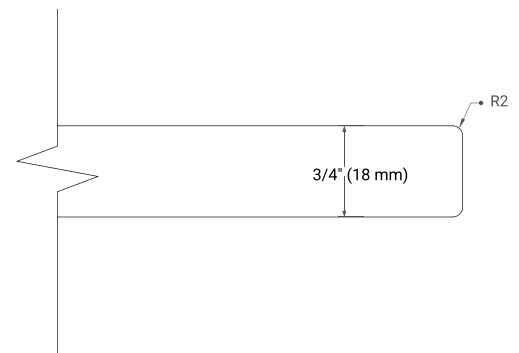

BASE CABINET DIMENSIONS

48" W x 21.5" D x 33.5" H

FEATURES

- Solid wood frame with engineered wood panels
- Dovetail drawers and joints
- Soft closing doors & drawers

HARDWARE FINISHES

Brushed Nickel Satin Brass Matte Black Polished Chrome

AVAILABLE COLORS

White Grey

FRONT VIEW

SIDE VIEW

PLAN VIEW

OVERALL DIMENSIONS

49" W x 22" D x 0.75" H

COUNTERTOP OPTIONS

Carrara Marble

FEATURES

- Solid countertop with mitered edges & seams
- Undermount white oval sink
- Pre-drilled for 8" widespread faucet

INCLUDED

- Countertop
- Matching Backsplash
- Oval Sink

COUNTERTOP PLAN VIEW

EDGE SIDE VIEW

THREE DIMENSIONAL COUNTERTOP VIEW