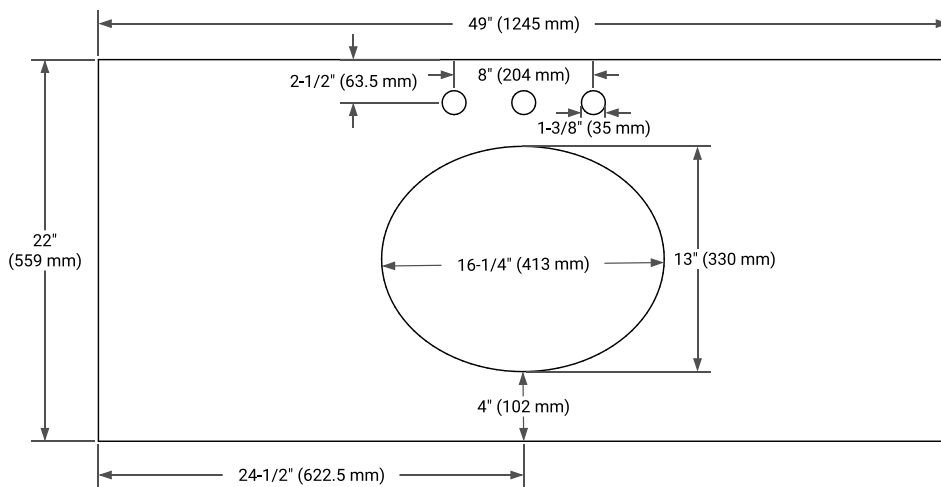

BASE CABINET DIMENSIONS

48" W x 21.5" D x 33.5" H

FEATURES

- Solid wood frame with engineered wood panels
- Dovetail drawers and joints
- Soft closing doors & drawers

HARDWARE FINISHES

Brushed Nickel Satin Brass Matte Black Polished Chrome

AVAILABLE COLORS

White Grey

FRONT VIEW

SIDE VIEW

PLAN VIEW

OVERALL DIMENSIONS

49" W x 22" D x 0.75" H

COUNTERTOP OPTIONS

Carrara Marble

FEATURES

- Solid countertop with mitered edges & seams
- Undermount white oval sink
- Pre-drilled for 8" widespread faucet

INCLUDED

- Countertop
- Matching Backsplash
- Oval Sink

COUNTERTOP PLAN VIEW

EDGE SIDE VIEW

THREE DIMENSIONAL COUNTERTOP VIEW