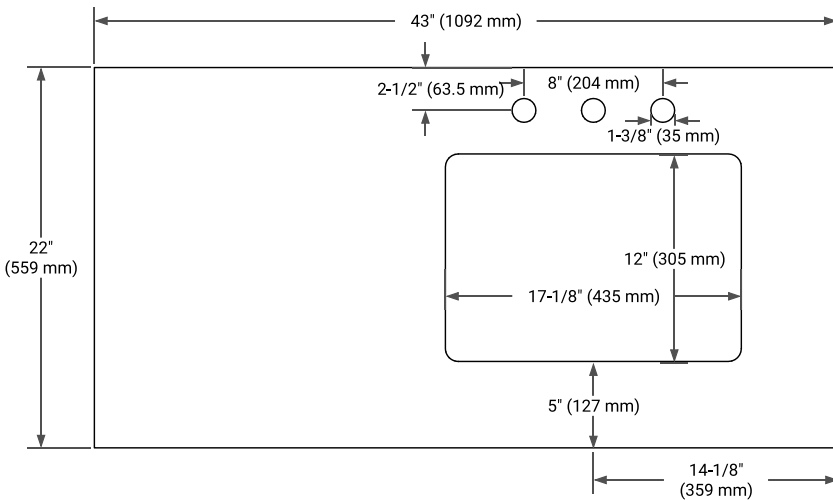

BASE CABINET DIMENSIONS

42" W x 21.5" D x 33.5" H

FEATURES

- Solid wood frame with engineered wood panels
- Dovetail drawers and joints
- Soft closing doors & drawers

HARDWARE FINISHES

Brushed Nickel Satin Brass Matte Black Polished Chrome

AVAILABLE COLORS

White Grey

FRONT VIEW

SIDE VIEW

PLAN VIEW

43" RIGHT RECTANGLE SINK COUNTERTOP WITH 1.5 IN. THICKNESS

ARIEL

OVERALL DIMENSIONS

43" W x 22" D x 1.5" H

COUNTERTOP OPTIONS

Carrara Marble

White Quartz

FEATURES

- Solid countertop with mitered edges & seams
- Undermount white rectangular sink
- Pre-drilled for 8" widespread faucet

INCLUDED

- Countertop
- Matching Backsplash
- Rectangle Sink

COUNTERTOP PLAN VIEW

EDGE SIDE VIEW

THREE DIMENSIONAL COUNTERTOP VIEW