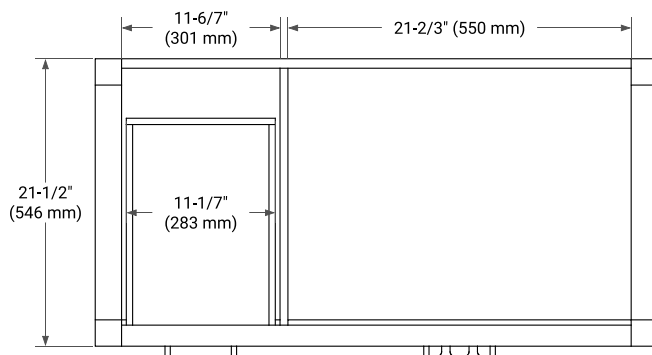

BASE CABINET DIMENSIONS

42" W x 21.5" D x 33.5" H

FEATURES

- Solid wood frame with engineered wood panels
- Dovetail drawers and joints
- Soft closing doors & drawers

HARDWARE FINISHES

Brushed Nickel Satin Brass Matte Black Polished Chrome

AVAILABLE COLORS

White Grey

FRONT VIEW

SIDE VIEW

PLAN VIEW

43" RIGHT RECTANGLE SINK COUNTERTOP WITH 1.5 IN. THICKNESS

ARIEL

OVERALL DIMENSIONS

43" W x 22" D x 1.5" H

COUNTERTOP OPTIONS

Carrara Marble

White Quartz

FEATURES

- Solid countertop with mitered edges & seams
- Undermount white rectangular sink
- Pre-drilled for 8" widespread faucet

INCLUDED

- Countertop
- Matching Backsplash
- Rectangle Sink

COUNTERTOP PLAN VIEW

EDGE SIDE VIEW

THREE DIMENSIONAL COUNTERTOP VIEW