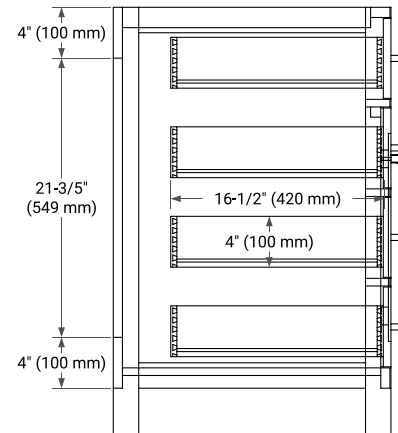

BASE CABINET DIMENSIONS

42" W x 21.5" D x 33.5" H

FEATURES

- Solid wood frame with engineered wood panels
- Dovetail drawers and joints
- Soft closing doors & drawers

HARDWARE FINISHES

Brushed Nickel Satin Brass Matte Black Polished Chrome

AVAILABLE COLORS

White Grey

FRONT VIEW

SIDE VIEW

PLAN VIEW

43" RIGHT RECTANGLE SINK COUNTERTOP WITH 1.5 IN. THICKNESS

ARIEL

OVERALL DIMENSIONS

43" W x 22" D x 1.5" H

COUNTERTOP OPTIONS

Carrara Marble

White Quartz

FEATURES

- Solid countertop with mitered edges & seams
- Undermount white rectangular sink
- Pre-drilled for 8" widespread faucet

INCLUDED

- Countertop
- Matching Backsplash
- Rectangle Sink

COUNTERTOP PLAN VIEW

EDGE SIDE VIEW

THREE DIMENSIONAL COUNTERTOP VIEW