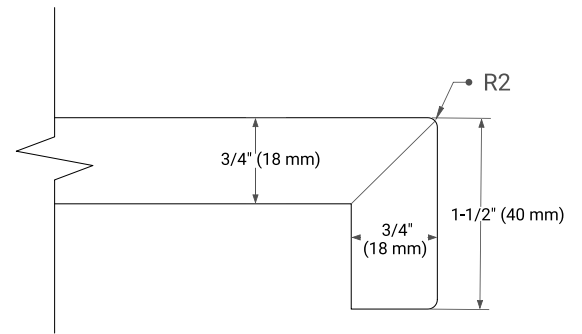

AVAILABLE COLORS

White Grey

FRONT VIEW

SIDE VIEW

PLAN VIEW

43" RIGHT RECTANGLE SINK COUNTERTOP WITH 1.5 IN. THICKNESS

ARIEL

OVERALL DIMENSIONS

43" W x 22" D x 1.5" H

COUNTERTOP OPTIONS

Carrara Marble

White Quartz

FEATURES

- Solid countertop with mitered edges & seams
- Undermount white rectangular sink
- Pre-drilled for 8" widespread faucet

INCLUDED

- Countertop
- Matching Backsplash
- Rectangle Sink

COUNTERTOP PLAN VIEW

EDGE SIDE VIEW

THREE DIMENSIONAL COUNTERTOP VIEW