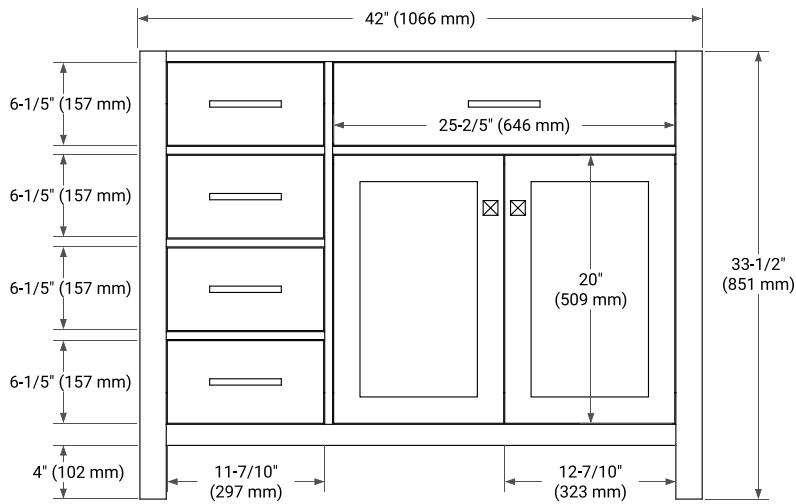

BASE CABINET DIMENSIONS

42" W x 21.5" D x 33.5" H

FEATURES

- Solid wood frame with engineered wood panels
- Dovetail drawers and joints
- Soft closing doors & drawers

HARDWARE FINISHES

Brushed Nickel Satin Brass Matte Black Polished Chrome

AVAILABLE COLORS

White Grey

FRONT VIEW

SIDE VIEW

PLAN VIEW

43" RIGHT RECTANGLE SINK COUNTERTOP WITH 1.5 IN. THICKNESS

ARIEL

OVERALL DIMENSIONS

43" W x 22" D x 1.5" H

COUNTERTOP OPTIONS

Carrara Marble

White Quartz

FEATURES

- Solid countertop with mitered edges & seams
- Undermount white rectangular sink
- Pre-drilled for 8" widespread faucet

INCLUDED

- Countertop
- Matching Backsplash
- Rectangle Sink

COUNTERTOP PLAN VIEW

EDGE SIDE VIEW

THREE DIMENSIONAL COUNTERTOP VIEW