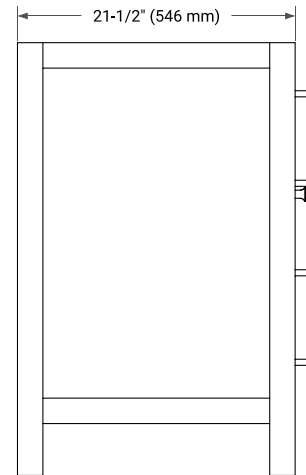

BASE CABINET DIMENSIONS

42" W x 21.5" D x 33.5" H

FEATURES

- Solid wood frame with engineered wood panels
- Dovetail drawers and joints
- Soft closing doors & drawers

HARDWARE FINISHES

Brushed Nickel Satin Brass Matte Black Polished Chrome

AVAILABLE COLORS

White Grey

FRONT VIEW

SIDE VIEW

PLAN VIEW

43" RIGHT RECTANGLE SINK COUNTERTOP WITH 1.5 IN. THICKNESS

ARIEL

OVERALL DIMENSIONS

43" W x 22" D x 1.5" H

COUNTERTOP OPTIONS

Carrara Marble

White Quartz

FEATURES

- Solid countertop with mitered edges & seams
- Undermount white rectangular sink
- Pre-drilled for 8" widespread faucet

INCLUDED

- Countertop
- Matching Backsplash
- Rectangle Sink

COUNTERTOP PLAN VIEW

EDGE SIDE VIEW

THREE DIMENSIONAL COUNTERTOP VIEW