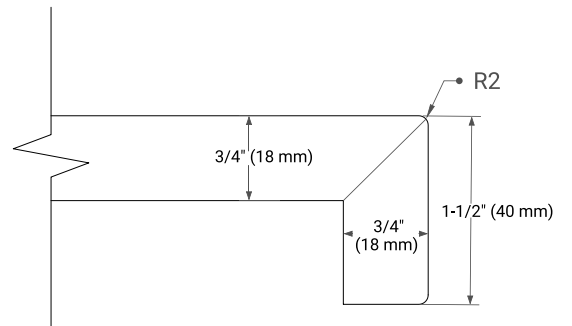

AVAILABLE COLORS

White Grey

FRONT VIEW

SIDE VIEW

PLAN VIEW

OVERALL DIMENSIONS

43" W x 22" D x 1.5" H

COUNTERTOP OPTIONS

Carrara Marble

White Quartz

FEATURES

- Solid countertop with mitered edges & seams
- Undermount white oval sink
- Pre-drilled for 8" widespread faucet

INCLUDED

- Countertop
- Matching Backsplash
- Oval Sink

COUNTERTOP PLAN VIEW

EDGE SIDE VIEW

THREE DIMENSIONAL COUNTERTOP VIEW