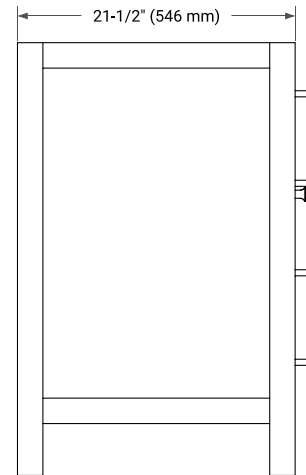

BASE CABINET DIMENSIONS

42" W x 21.5" D x 33.5" H

FEATURES

- Solid wood frame with engineered wood panels
- Dovetail drawers and joints
- Soft closing doors & drawers

HARDWARE FINISHES

Brushed Nickel Satin Brass Matte Black Polished Chrome

AVAILABLE COLORS

White Grey

FRONT VIEW

SIDE VIEW

PLAN VIEW

OVERALL DIMENSIONS

43" W x 22" D x 1.5" H

COUNTERTOP OPTIONS

Carrara Marble

White Quartz

FEATURES

- Solid countertop with mitered edges & seams
- Undermount white oval sink
- Pre-drilled for 8" widespread faucet

INCLUDED

- Countertop
- Matching Backsplash
- Oval Sink

COUNTERTOP PLAN VIEW

EDGE SIDE VIEW

THREE DIMENSIONAL COUNTERTOP VIEW