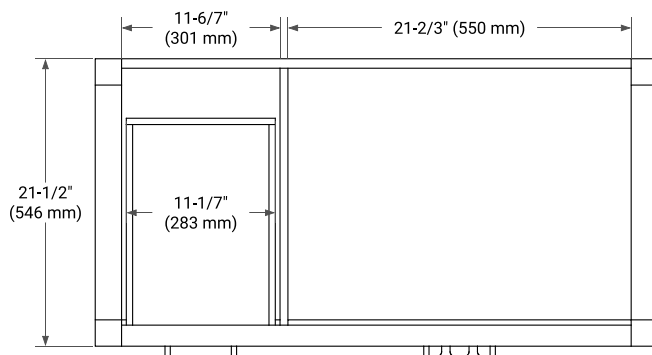

BASE CABINET DIMENSIONS

42" W x 21.5" D x 33.5" H

FEATURES

- Solid wood frame with engineered wood panels
- Dovetail drawers and joints
- Soft closing doors & drawers

HARDWARE FINISHES

Brushed Nickel Satin Brass Matte Black Polished Chrome

AVAILABLE COLORS

White Grey

FRONT VIEW

SIDE VIEW

PLAN VIEW

OVERALL DIMENSIONS

43" W x 22" D x 1.5" H

COUNTERTOP OPTIONS

COUNTERTOP PLAN VIEW

EDGE SIDE VIEW

THREE DIMENSIONAL COUNTERTOP VIEW