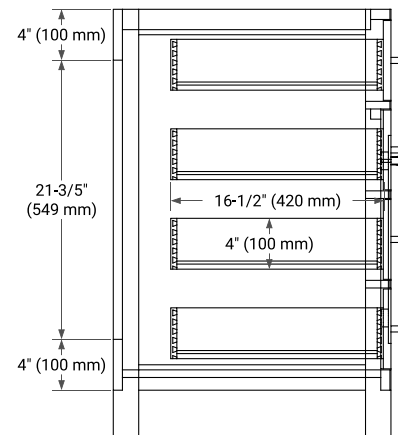

BASE CABINET DIMENSIONS

42" W x 21.5" D x 33.5" H

FEATURES

- Solid wood frame with engineered wood panels
- Dovetail drawers and joints
- Soft closing doors & drawers

HARDWARE FINISHES

Brushed Nickel Satin Brass Matte Black Polished Chrome

AVAILABLE COLORS

White Grey

FRONT VIEW

SIDE VIEW

PLAN VIEW

OVERALL DIMENSIONS

43" W x 22" D x 1.5" H

COUNTERTOP OPTIONS

COUNTERTOP PLAN VIEW

EDGE SIDE VIEW

THREE DIMENSIONAL COUNTERTOP VIEW