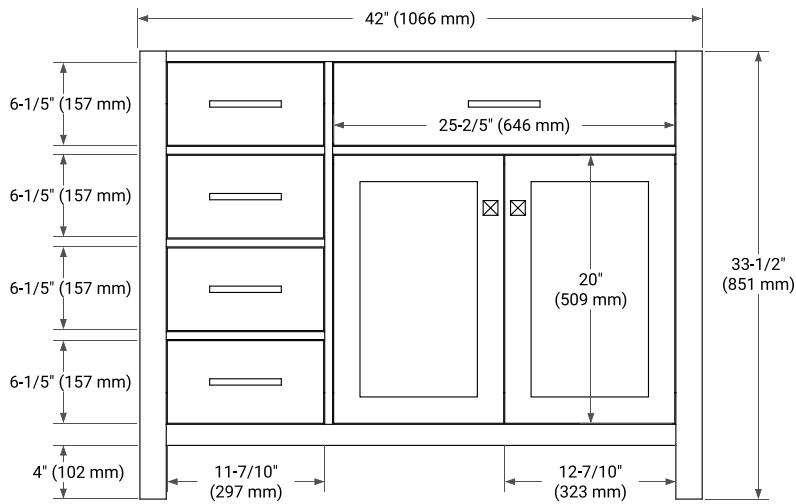

BASE CABINET DIMENSIONS

42" W x 21.5" D x 33.5" H

FEATURES

- Solid wood frame with engineered wood panels
- Dovetail drawers and joints
- Soft closing doors & drawers

HARDWARE FINISHES

Brushed Nickel Satin Brass Matte Black Polished Chrome

AVAILABLE COLORS

White Grey

FRONT VIEW

SIDE VIEW

PLAN VIEW

OVERALL DIMENSIONS

43" W x 22" D x 1.5" H

COUNTERTOP OPTIONS

Carrara Marble

White Quartz

FEATURES

- Solid countertop with mitered edges & seams
- Undermount white oval sink
- Pre-drilled for 8" widespread faucet

INCLUDED

- Countertop
- Matching Backsplash
- Oval Sink

COUNTERTOP PLAN VIEW

EDGE SIDE VIEW

THREE DIMENSIONAL COUNTERTOP VIEW