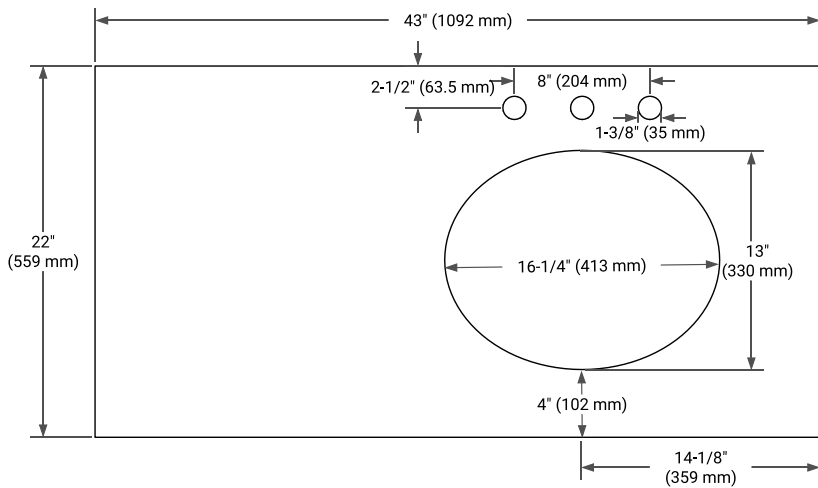

BASE CABINET DIMENSIONS

42" W x 21.5" D x 33.5" H

FEATURES

- Solid wood frame with engineered wood panels
- Dovetail drawers and joints
- Soft closing doors & drawers

HARDWARE FINISHES

Brushed Nickel Satin Brass Matte Black Polished Chrome

AVAILABLE COLORS

White Grey

FRONT VIEW

SIDE VIEW

PLAN VIEW

OVERALL DIMENSIONS

43" W x 22" D x 1.5" H

COUNTERTOP OPTIONS

Carrara Marble

White Quartz

FEATURES

- Solid countertop with mitered edges & seams
- Undermount white oval sink
- Pre-drilled for 8" widespread faucet

INCLUDED

- Countertop
- Matching Backsplash
- Oval Sink

COUNTERTOP PLAN VIEW

EDGE SIDE VIEW

THREE DIMENSIONAL COUNTERTOP VIEW