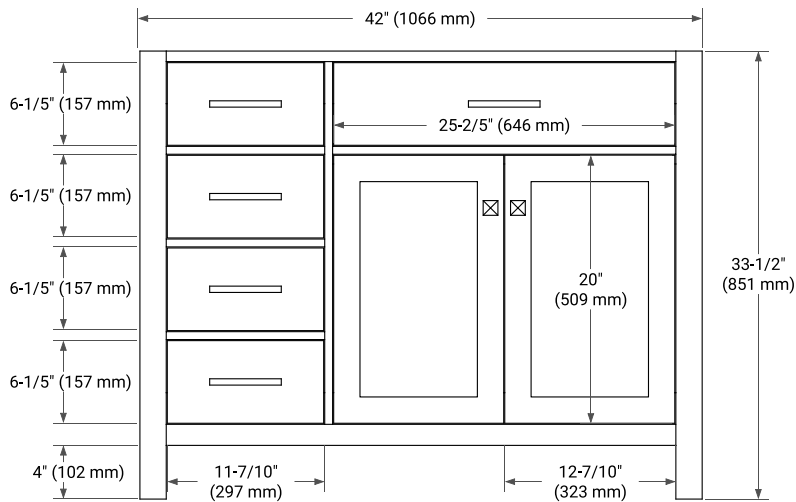

AVAILABLE COLORS

White   Grey

FRONT VIEW