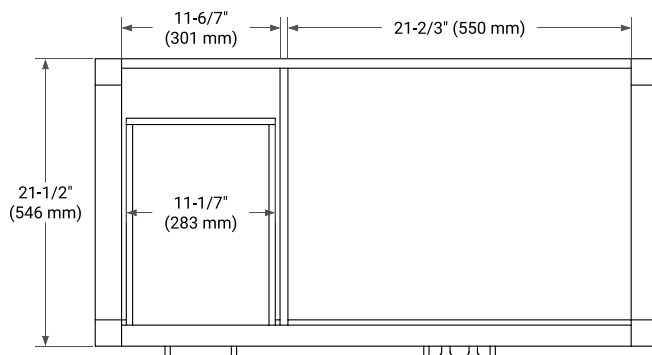

BASE CABINET DIMENSIONS

42" W x 21.5" D x 33.5" H

FEATURES

- Solid wood frame with engineered wood panels
- Dovetail drawers and joints
- Soft closing doors & drawers

HARDWARE FINISHES

Brushed Nickel   Satin Brass   Matte Black   Polished Chrome

AVAILABLE COLORS

White   Grey

PLAN VIEW