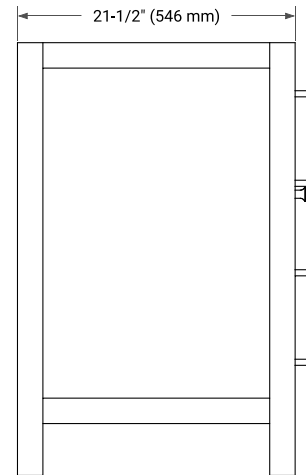

BASE CABINET DIMENSIONS

42" W x 21.5" D x 33.5" H

FEATURES

- Solid wood frame with engineered wood panels
- Dovetail drawers and joints
- Soft closing doors & drawers

HARDWARE FINISHES

Brushed Nickel   Satin Brass   Matte Black   Polished Chrome

AVAILABLE COLORS

White   Grey

SIDE VIEW