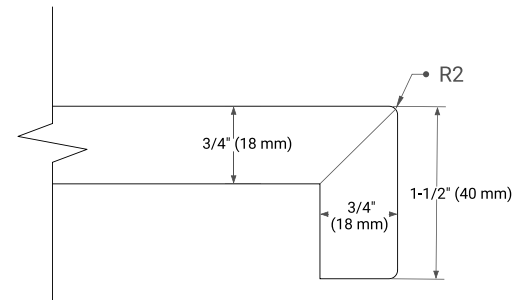

EDGE SIDE VIEW