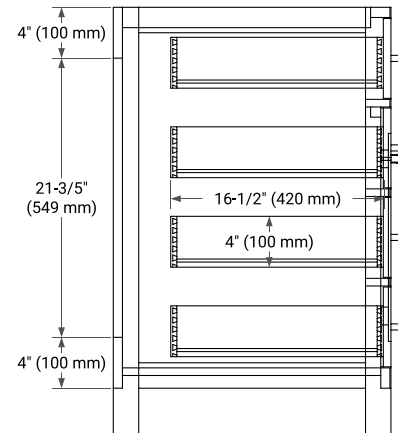

**BASE CABINET DIMENSIONS**

42" W x 21.5" D x 33.5" H

**FEATURES**

- Solid wood frame with engineered wood panels
- Dovetail drawers and joints
- Soft closing doors & drawers

**HARDWARE FINISHES**

Brushed Nickel    Satin Brass    Matte Black    Polished Chrome

# 42" RIGHT OVAL SINK COUNTERTOP WITH 1.5 IN. THICKNESS

## OVERALL DIMENSIONS

42.25" W x 22" D x 1.5" H

## THREE DIMENSIONAL COUNTERTOP VIEW