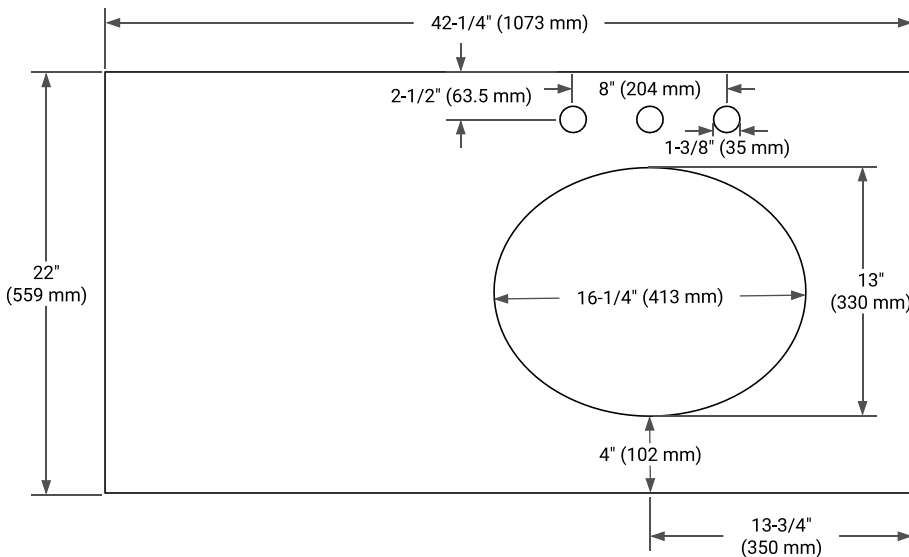

## OVERALL DIMENSIONS

42.25" W x 22" D x 1.5" H

## FEATURES

- Solid countertop with mitered edges & seams
- Undermount white oval sink
- Pre-drilled for 8" widespread faucet

## EDGE SIDE VIEW

## THREE DIMENSIONAL COUNTERTOP VIEW