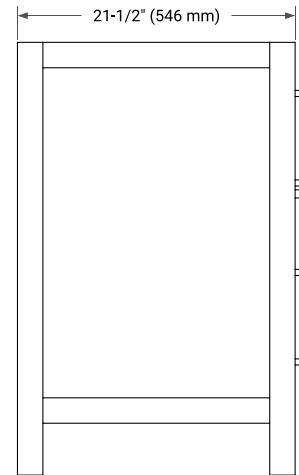

**BASE CABINET DIMENSIONS**

42" W x 21.5" D x 33.5" H

**FEATURES**

- Solid wood frame with engineered wood panels
- Dovetail drawers and joints
- Soft closing doors & drawers

**HARDWARE FINISHES**

Brushed Nickel    Satin Brass    Matte Black    Polished Chrome

**AVAILABLE COLORS**

White    Grey

**FRONT VIEW**

**SIDE VIEW**

**PLAN VIEW**

# 43" LEFT RECTANGLE SINK COUNTERTOP WITH 0.75 IN. THICKNESS

## OVERALL DIMENSIONS

43" W x 22" D x 0.75" H