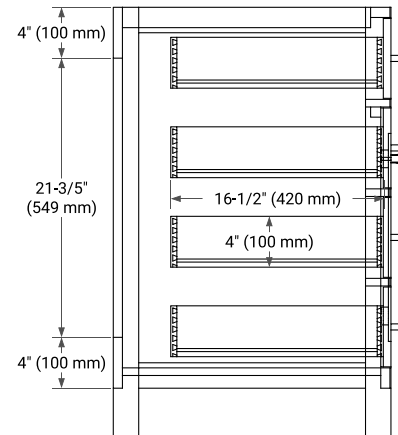

**BASE CABINET DIMENSIONS**

42" W x 21.5" D x 33.5" H

**FEATURES**

- Solid wood frame with engineered wood panels
- Dovetail drawers and joints
- Soft closing doors & drawers

**HARDWARE FINISHES**

Brushed Nickel    Satin Brass    Matte Black    Polished Chrome

# 43" LEFT RECTANGLE SINK COUNTERTOP WITH 0.75 IN. THICKNESS

## OVERALL DIMENSIONS

43" W x 22" D x 0.75" H

## THREE DIMENSIONAL COUNTERTOP VIEW