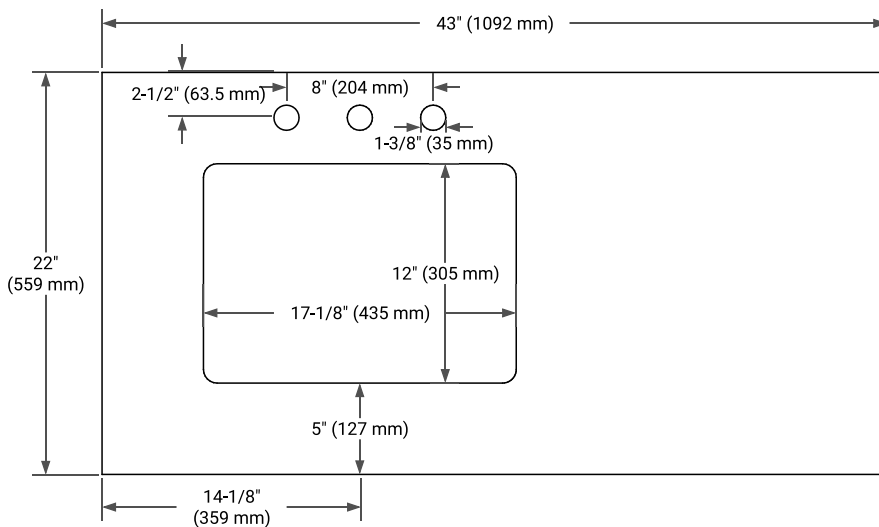

## OVERALL DIMENSIONS

43" W x 22" D x 0.75" H

## FEATURES

- Solid countertop with mitered edges & seams
- Undermount white rectangular sink
- Pre-drilled for 8" widespread faucet

## COUNTERTOP PLAN VIEW