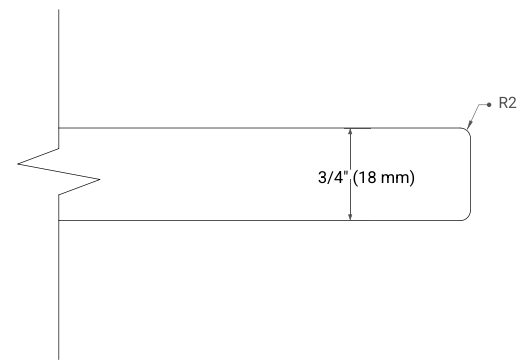

EDGE SIDE VIEW