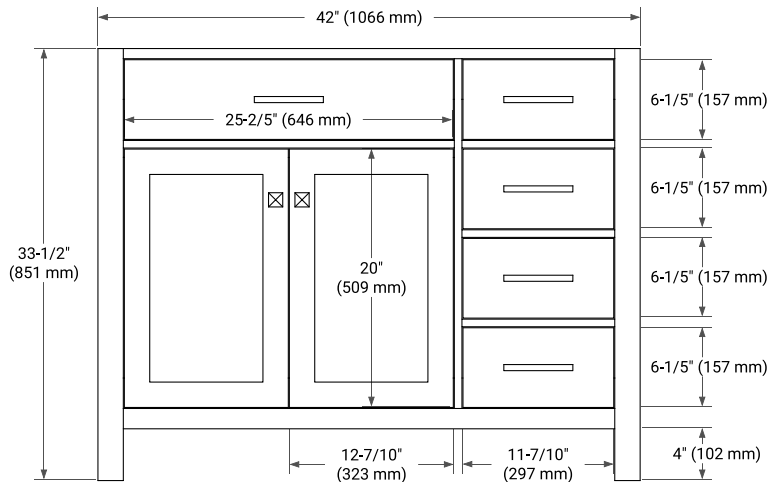

AVAILABLE COLORS

White   Grey

FRONT VIEW