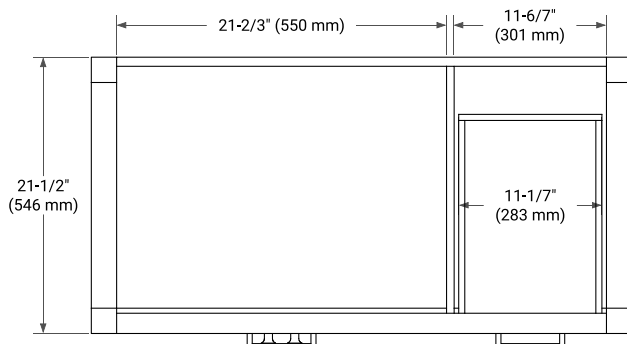

BASE CABINET DIMENSIONS

42" W x 21.5" D x 33.5" H

FEATURES

- Solid wood frame with engineered wood panels
- Dovetail drawers and joints
- Soft closing doors & drawers

HARDWARE FINISHES

Brushed Nickel   Satin Brass   Matte Black   Polished Chrome

AVAILABLE COLORS

White   Grey

PLAN VIEW