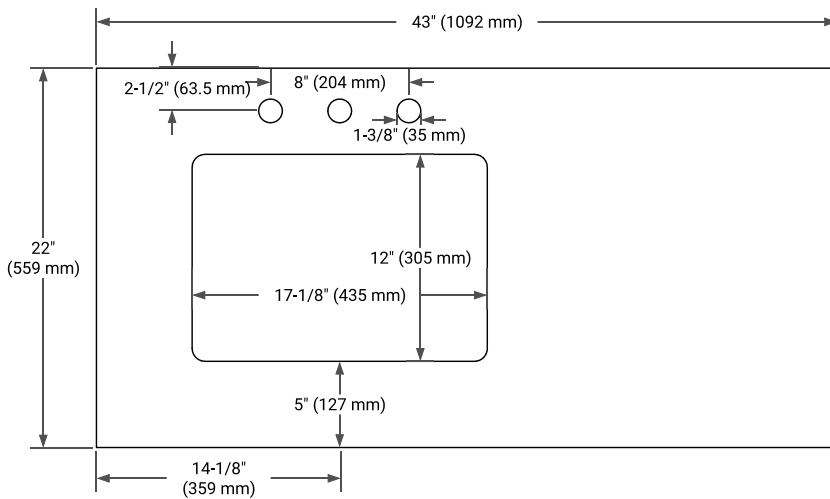

AVAILABLE COLORS

White Grey

FRONT VIEW

SIDE VIEW

PLAN VIEW

43" LEFT RECTANGLE SINK COUNTERTOP WITH 1.5 IN. THICKNESS

ARIEL

OVERALL DIMENSIONS

43" W x 22" D x 1.5" H

COUNTERTOP OPTIONS

Carrara Marble

White Quartz

FEATURES

- Solid countertop with mitered edges & seams
- Undermount white rectangular sink
- Pre-drilled for 8" widespread faucet

INCLUDED

- Countertop
- Matching Backsplash
- Rectangle Sink

COUNTERTOP PLAN VIEW

EDGE SIDE VIEW

THREE DIMENSIONAL COUNTERTOP VIEW