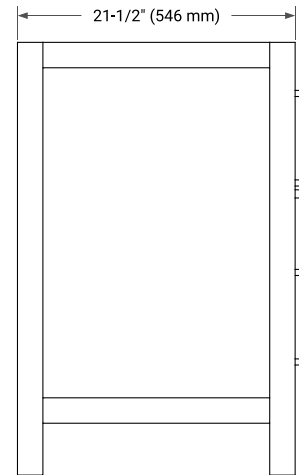

BASE CABINET DIMENSIONS

42" W x 21.5" D x 33.5" H

FEATURES

- Solid wood frame with engineered wood panels
- Dovetail drawers and joints
- Soft closing doors & drawers

HARDWARE FINISHES

Brushed Nickel Satin Brass Matte Black Polished Chrome

AVAILABLE COLORS

White Grey

FRONT VIEW

SIDE VIEW

PLAN VIEW

43" LEFT RECTANGLE SINK COUNTERTOP WITH 1.5 IN. THICKNESS

ARIEL

OVERALL DIMENSIONS

43" W x 22" D x 1.5" H

COUNTERTOP OPTIONS

Carrara Marble

White Quartz

FEATURES

- Solid countertop with mitered edges & seams
- Undermount white rectangular sink
- Pre-drilled for 8" widespread faucet

INCLUDED

- Countertop
- Matching Backsplash
- Rectangle Sink

COUNTERTOP PLAN VIEW

EDGE SIDE VIEW

THREE DIMENSIONAL COUNTERTOP VIEW