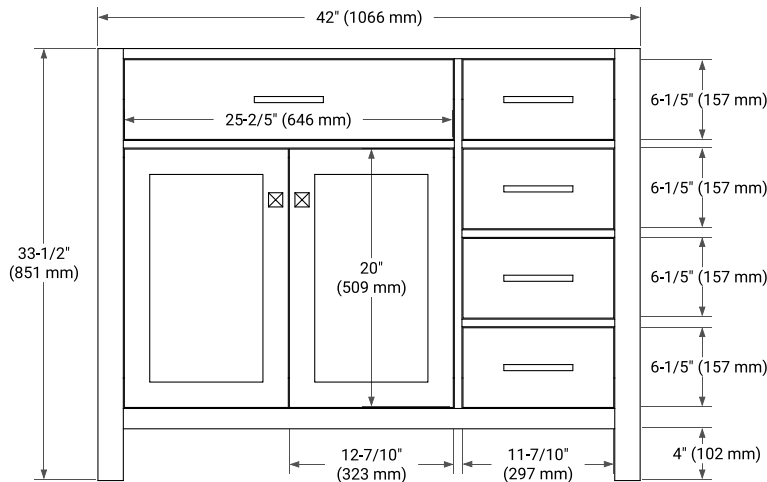

BASE CABINET DIMENSIONS

42" W x 21.5" D x 33.5" H

FEATURES

- Solid wood frame with engineered wood panels
- Dovetail drawers and joints
- Soft closing doors & drawers

HARDWARE FINISHES

Brushed Nickel Satin Brass Matte Black Polished Chrome

AVAILABLE COLORS

White Grey

FRONT VIEW

SIDE VIEW

PLAN VIEW

43" LEFT RECTANGLE SINK COUNTERTOP WITH 1.5 IN. THICKNESS

ARIEL

OVERALL DIMENSIONS

43" W x 22" D x 1.5" H

COUNTERTOP OPTIONS

Carrara Marble

White Quartz

FEATURES

- Solid countertop with mitered edges & seams
- Undermount white rectangular sink
- Pre-drilled for 8" widespread faucet

INCLUDED

- Countertop
- Matching Backsplash
- Rectangle Sink

COUNTERTOP PLAN VIEW

EDGE SIDE VIEW

THREE DIMENSIONAL COUNTERTOP VIEW