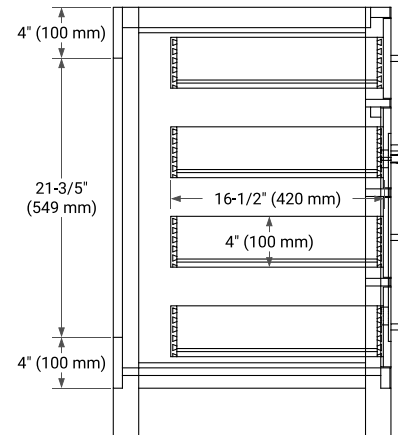

BASE CABINET DIMENSIONS

42" W x 21.5" D x 33.5" H

FEATURES

- Solid wood frame with engineered wood panels
- Dovetail drawers and joints
- Soft closing doors & drawers

HARDWARE FINISHES

Brushed Nickel Satin Brass Matte Black Polished Chrome

AVAILABLE COLORS

White Grey

FRONT VIEW

SIDE VIEW

PLAN VIEW

43" LEFT RECTANGLE SINK COUNTERTOP WITH 1.5 IN. THICKNESS

ARIEL

OVERALL DIMENSIONS

43" W x 22" D x 1.5" H

COUNTERTOP OPTIONS

Carrara Marble

White Quartz

FEATURES

- Solid countertop with mitered edges & seams
- Undermount white rectangular sink
- Pre-drilled for 8" widespread faucet

INCLUDED

- Countertop
- Matching Backsplash
- Rectangle Sink

COUNTERTOP PLAN VIEW

EDGE SIDE VIEW

THREE DIMENSIONAL COUNTERTOP VIEW