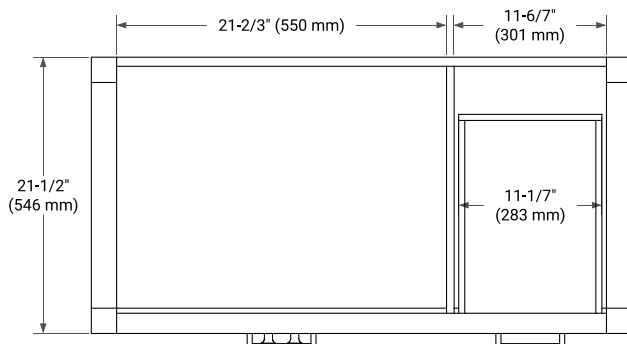

BASE CABINET DIMENSIONS

42" W x 21.5" D x 33.5" H

FEATURES

- Solid wood frame with engineered wood panels
- Dovetail drawers and joints
- Soft closing doors & drawers

HARDWARE FINISHES

Brushed Nickel Satin Brass Matte Black Polished Chrome

AVAILABLE COLORS

White Grey

FRONT VIEW

SIDE VIEW

PLAN VIEW

43" LEFT RECTANGLE SINK COUNTERTOP WITH 1.5 IN. THICKNESS

ARIEL

OVERALL DIMENSIONS

43" W x 22" D x 1.5" H

COUNTERTOP OPTIONS

Carrara Marble

White Quartz

FEATURES

- Solid countertop with mitered edges & seams
- Undermount white rectangular sink
- Pre-drilled for 8" widespread faucet

INCLUDED

- Countertop
- Matching Backsplash
- Rectangle Sink

COUNTERTOP PLAN VIEW

EDGE SIDE VIEW

THREE DIMENSIONAL COUNTERTOP VIEW