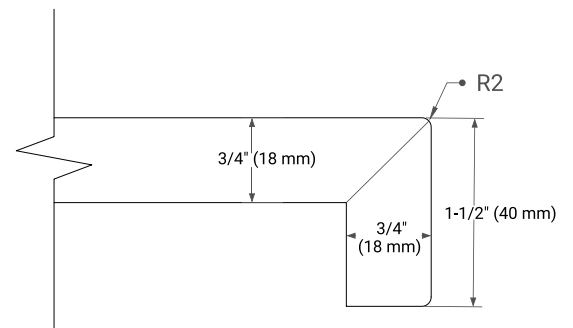

AVAILABLE COLORS

White Grey

FRONT VIEW

SIDE VIEW

PLAN VIEW

43" LEFT RECTANGLE SINK COUNTERTOP WITH 1.5 IN. THICKNESS

ARIEL

OVERALL DIMENSIONS

43" W x 22" D x 1.5" H

COUNTERTOP OPTIONS

Carrara Marble

White Quartz

FEATURES

- Solid countertop with mitered edges & seams
- Undermount white rectangular sink
- Pre-drilled for 8" widespread faucet

INCLUDED

- Countertop
- Matching Backsplash
- Rectangle Sink

COUNTERTOP PLAN VIEW

EDGE SIDE VIEW

THREE DIMENSIONAL COUNTERTOP VIEW