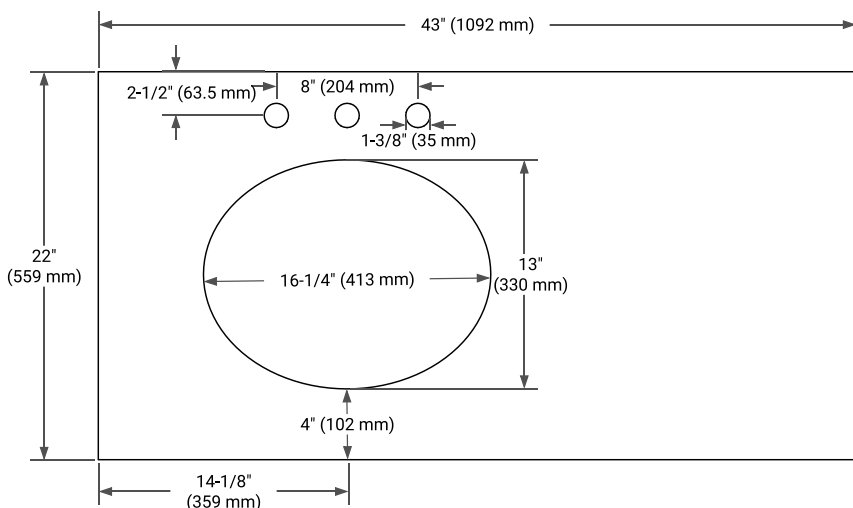

**BASE CABINET DIMENSIONS**

42" W x 21.5" D x 33.5" H

**FEATURES**

- Solid wood frame with engineered wood panels
- Dovetail drawers and joints
- Soft closing doors & drawers

**HARDWARE FINISHES**

Brushed Nickel    Satin Brass    Matte Black    Polished Chrome

**AVAILABLE COLORS**

White    Grey

**FRONT VIEW**

**SIDE VIEW**

**PLAN VIEW**

OVERALL DIMENSIONS

43" W x 22" D x 1.5" H

COUNTERTOP OPTIONS

Carrara Marble

White Quartz

FEATURES

- Solid countertop with mitered edges & seams
- Undermount white oval sink
- Pre-drilled for 8" widespread faucet

INCLUDED

- Countertop
- Matching Backsplash
- Oval Sink

COUNTERTOP PLAN VIEW

EDGE SIDE VIEW

THREE DIMENSIONAL COUNTERTOP VIEW