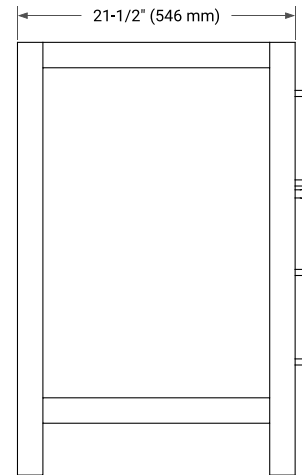

**BASE CABINET DIMENSIONS**

42" W x 21.5" D x 33.5" H

**FEATURES**

- Solid wood frame with engineered wood panels
- Dovetail drawers and joints
- Soft closing doors & drawers

**HARDWARE FINISHES**

Brushed Nickel    Satin Brass    Matte Black    Polished Chrome

**AVAILABLE COLORS**

White    Grey

**FRONT VIEW**

**SIDE VIEW**

**PLAN VIEW**

OVERALL DIMENSIONS

43" W x 22" D x 1.5" H

COUNTERTOP OPTIONS

Carrara Marble

White Quartz

FEATURES

- Solid countertop with mitered edges & seams
- Undermount white oval sink
- Pre-drilled for 8" widespread faucet

INCLUDED

- Countertop
- Matching Backsplash
- Oval Sink

COUNTERTOP PLAN VIEW

EDGE SIDE VIEW

THREE DIMENSIONAL COUNTERTOP VIEW