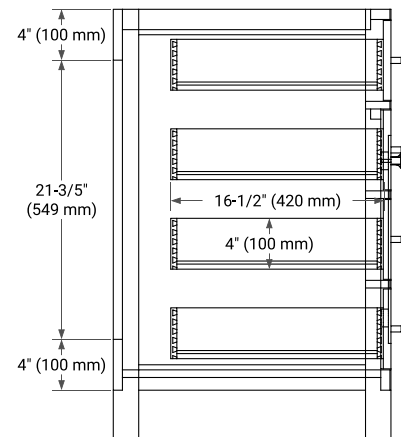

**BASE CABINET DIMENSIONS**

42" W x 21.5" D x 33.5" H

**FEATURES**

- Solid wood frame with engineered wood panels
- Dovetail drawers and joints
- Soft closing doors & drawers

**HARDWARE FINISHES**

Brushed Nickel    Satin Brass    Matte Black    Polished Chrome

**AVAILABLE COLORS**

White    Grey

**FRONT VIEW**

**SIDE VIEW**

**PLAN VIEW**

OVERALL DIMENSIONS

43" W x 22" D x 1.5" H

COUNTERTOP OPTIONS

COUNTERTOP PLAN VIEW

EDGE SIDE VIEW

THREE DIMENSIONAL COUNTERTOP VIEW