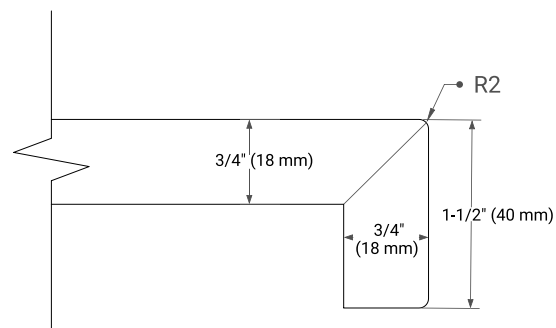

**BASE CABINET DIMENSIONS**

42" W x 21.5" D x 33.5" H

**FEATURES**

- Solid wood frame with engineered wood panels
- Dovetail drawers and joints
- Soft closing doors & drawers

**HARDWARE FINISHES**

Brushed Nickel    Satin Brass    Matte Black    Polished Chrome

**AVAILABLE COLORS**

White    Grey

**FRONT VIEW**

**SIDE VIEW**

**PLAN VIEW**

OVERALL DIMENSIONS

43" W x 22" D x 1.5" H

COUNTERTOP OPTIONS

Carrara Marble

White Quartz

FEATURES

- Solid countertop with mitered edges & seams
- Undermount white oval sink
- Pre-drilled for 8" widespread faucet

INCLUDED

- Countertop
- Matching Backsplash
- Oval Sink

COUNTERTOP PLAN VIEW

EDGE SIDE VIEW

THREE DIMENSIONAL COUNTERTOP VIEW