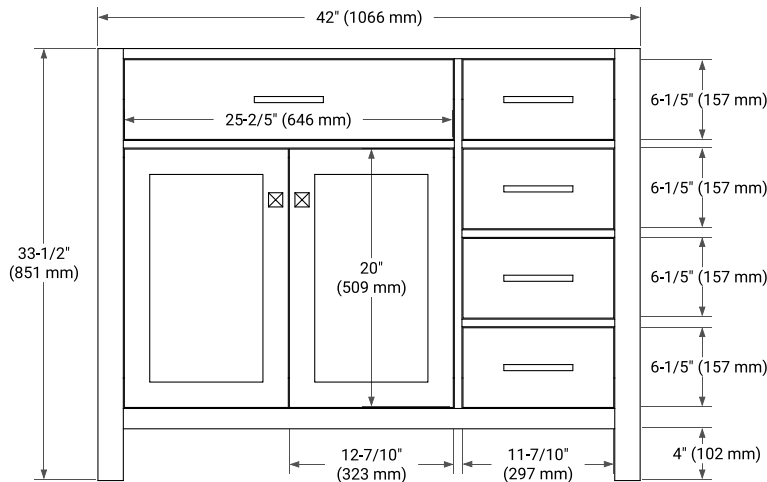

**BASE CABINET DIMENSIONS**

42" W x 21.5" D x 33.5" H

**FEATURES**

- Solid wood frame with engineered wood panels
- Dovetail drawers and joints
- Soft closing doors & drawers

**HARDWARE FINISHES**

Brushed Nickel    Satin Brass    Matte Black    Polished Chrome

**AVAILABLE COLORS**

White    Grey

**FRONT VIEW**

**SIDE VIEW**

**PLAN VIEW**

OVERALL DIMENSIONS

43" W x 22" D x 1.5" H

COUNTERTOP OPTIONS

Carrara Marble

White Quartz

FEATURES

- Solid countertop with mitered edges & seams
- Undermount white oval sink
- Pre-drilled for 8" widespread faucet

INCLUDED

- Countertop
- Matching Backsplash
- Oval Sink

COUNTERTOP PLAN VIEW

EDGE SIDE VIEW

THREE DIMENSIONAL COUNTERTOP VIEW