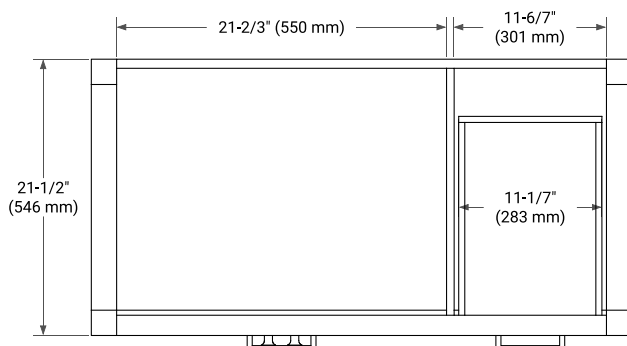

**BASE CABINET DIMENSIONS**

42" W x 21.5" D x 33.5" H

**FEATURES**

- Solid wood frame with engineered wood panels
- Dovetail drawers and joints
- Soft closing doors & drawers

**HARDWARE FINISHES**

Brushed Nickel    Satin Brass    Matte Black    Polished Chrome

**AVAILABLE COLORS**

White    Grey

**FRONT VIEW**

**SIDE VIEW**

**PLAN VIEW**

OVERALL DIMENSIONS

43" W x 22" D x 1.5" H

COUNTERTOP OPTIONS

COUNTERTOP PLAN VIEW

EDGE SIDE VIEW

THREE DIMENSIONAL COUNTERTOP VIEW