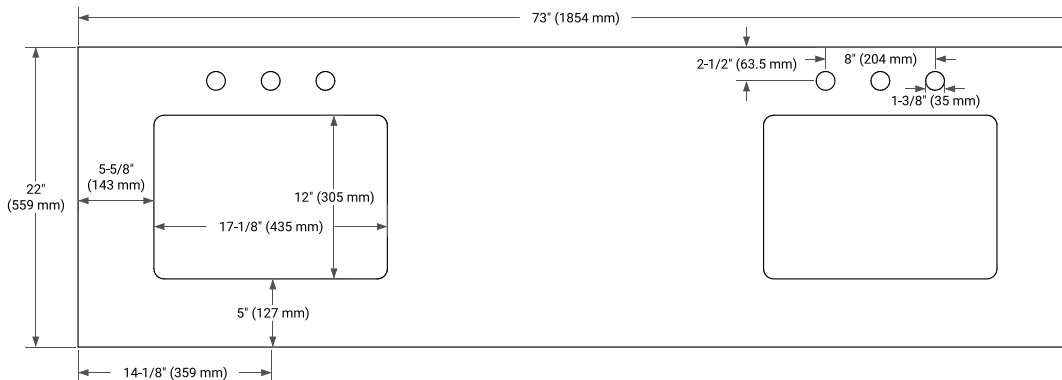

AVAILABLE COLORS

White Grey

FRONT VIEW

SIDE VIEW

PLAN VIEW

73" DOUBLE RECTANGLE SINK COUNTERTOP WITH 0.75 IN. THICKNESS

ARIEL

OVERALL DIMENSIONS

73" W x 22" D x 0.75" H

COUNTERTOP OPTIONS

Carrara Marble

FEATURES

- Solid countertop with mitered edges & seams
- Undermount white rectangular sink
- Pre-drilled for 8" widespread faucet

INCLUDED

- Countertop
- Matching Backsplash
- Rectangle Sinks

COUNTERTOP PLAN VIEW

EDGE SIDE VIEW

THREE DIMENSIONAL COUNTERTOP VIEW