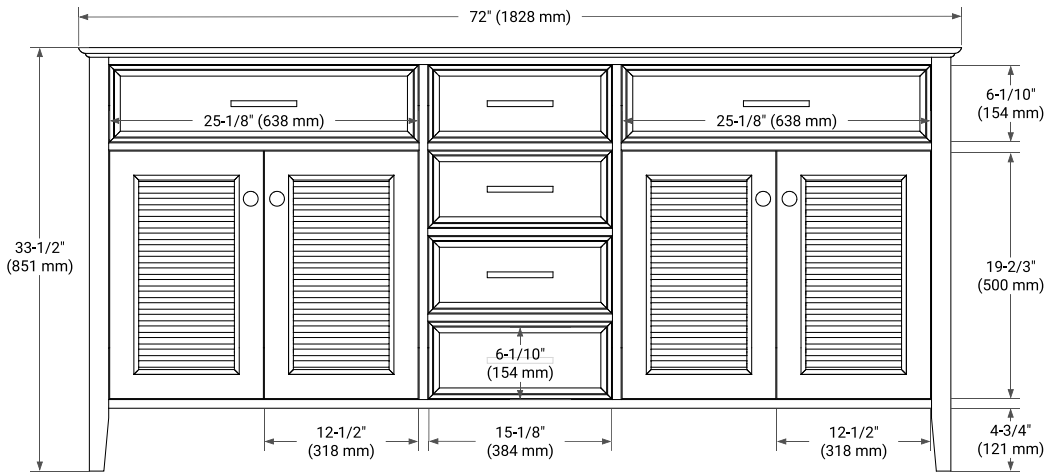

BASE CABINET DIMENSIONS

72" W x 21.5" D x 33.5" H

FEATURES

- Solid wood frame & plywood panels
- Dovetail drawers and joints
- Soft closing doors & drawers

HARDWARE FINISHES

Brushed Nickel Satin Brass Matte Black Polished Chrome

AVAILABLE COLORS

White Grey

FRONT VIEW

SIDE VIEW

PLAN VIEW

73" DOUBLE RECTANGLE SINK COUNTERTOP WITH 0.75 IN. THICKNESS

ARIEL

OVERALL DIMENSIONS

73" W x 22" D x 0.75" H

COUNTERTOP OPTIONS

Carrara Marble

FEATURES

- Solid countertop with mitered edges & seams
- Undermount white rectangular sink
- Pre-drilled for 8" widespread faucet

INCLUDED

- Countertop
- Matching Backsplash
- Rectangle Sinks

COUNTERTOP PLAN VIEW

EDGE SIDE VIEW

THREE DIMENSIONAL COUNTERTOP VIEW