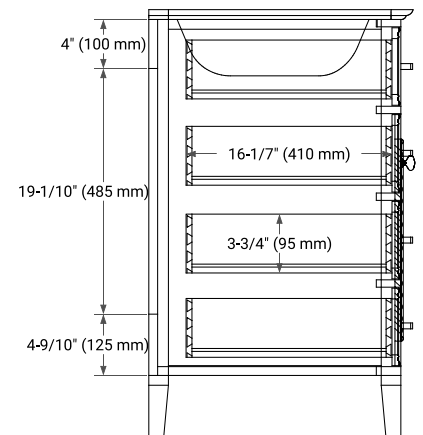

BASE CABINET DIMENSIONS

72" W x 21.5" D x 33.5" H

FEATURES

- Solid wood frame & plywood panels
- Dovetail drawers and joints
- Soft closing doors & drawers

HARDWARE FINISHES

Brushed Nickel Satin Brass Matte Black Polished Chrome

AVAILABLE COLORS

White Grey

FRONT VIEW

SIDE VIEW

PLAN VIEW

73" DOUBLE RECTANGLE SINK COUNTERTOP WITH 0.75 IN. THICKNESS

ARIEL

OVERALL DIMENSIONS

73" W x 22" D x 0.75" H

COUNTERTOP OPTIONS

Carrara Marble

FEATURES

- Solid countertop with mitered edges & seams
- Undermount white rectangular sink
- Pre-drilled for 8" widespread faucet

INCLUDED

- Countertop
- Matching Backsplash
- Rectangle Sinks

COUNTERTOP PLAN VIEW

EDGE SIDE VIEW

THREE DIMENSIONAL COUNTERTOP VIEW