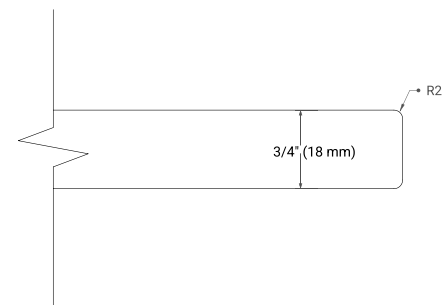

AVAILABLE COLORS

White Grey

FRONT VIEW

SIDE VIEW

PLAN VIEW

73" DOUBLE RECTANGLE SINK COUNTERTOP WITH 0.75 IN. THICKNESS

ARIEL

OVERALL DIMENSIONS

73" W x 22" D x 0.75" H

COUNTERTOP OPTIONS

Carrara Marble

FEATURES

- Solid countertop with mitered edges & seams
- Undermount white rectangular sink
- Pre-drilled for 8" widespread faucet

INCLUDED

- Countertop
- Matching Backsplash
- Rectangle Sinks

COUNTERTOP PLAN VIEW

EDGE SIDE VIEW

THREE DIMENSIONAL COUNTERTOP VIEW