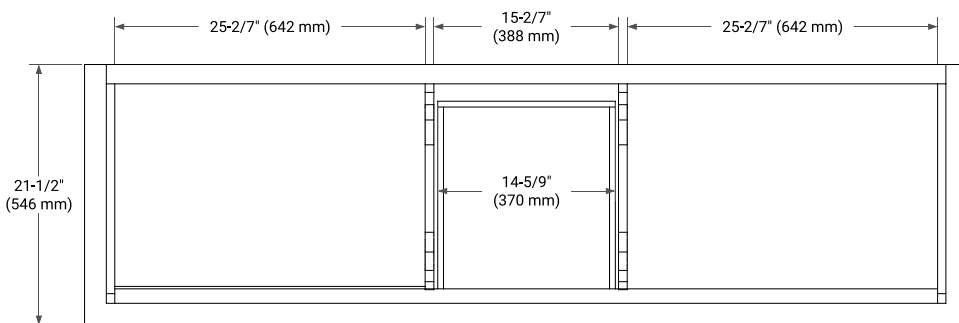

BASE CABINET DIMENSIONS

72" W x 21.5" D x 33.5" H

FEATURES

- Solid wood frame & plywood panels
- Dovetail drawers and joints
- Soft closing doors & drawers

HARDWARE FINISHES

Brushed Nickel Satin Brass Matte Black Polished Chrome

AVAILABLE COLORS

White Grey

FRONT VIEW

SIDE VIEW

PLAN VIEW

73" DOUBLE RECTANGLE SINK COUNTERTOP WITH 0.75 IN. THICKNESS

ARIEL

OVERALL DIMENSIONS

73" W x 22" D x 0.75" H

COUNTERTOP OPTIONS

Carrara Marble

FEATURES

- Solid countertop with mitered edges & seams
- Undermount white rectangular sink
- Pre-drilled for 8" widespread faucet

INCLUDED

- Countertop
- Matching Backsplash
- Rectangle Sinks

COUNTERTOP PLAN VIEW

EDGE SIDE VIEW

THREE DIMENSIONAL COUNTERTOP VIEW