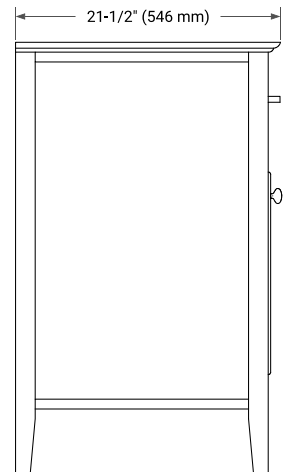

BASE CABINET DIMENSIONS

72" W x 21.5" D x 33.5" H

FEATURES

- Solid wood frame & plywood panels
- Dovetail drawers and joints
- Soft closing doors & drawers

HARDWARE FINISHES

Brushed Nickel Satin Brass Matte Black Polished Chrome

AVAILABLE COLORS

White Grey

FRONT VIEW

SIDE VIEW

PLAN VIEW

73" DOUBLE RECTANGLE SINK COUNTERTOP WITH 0.75 IN. THICKNESS

ARIEL

OVERALL DIMENSIONS

73" W x 22" D x 0.75" H

COUNTERTOP OPTIONS

Carrara Marble

FEATURES

- Solid countertop with mitered edges & seams
- Undermount white rectangular sink
- Pre-drilled for 8" widespread faucet

INCLUDED

- Countertop
- Matching Backsplash
- Rectangle Sinks

COUNTERTOP PLAN VIEW

EDGE SIDE VIEW

THREE DIMENSIONAL COUNTERTOP VIEW