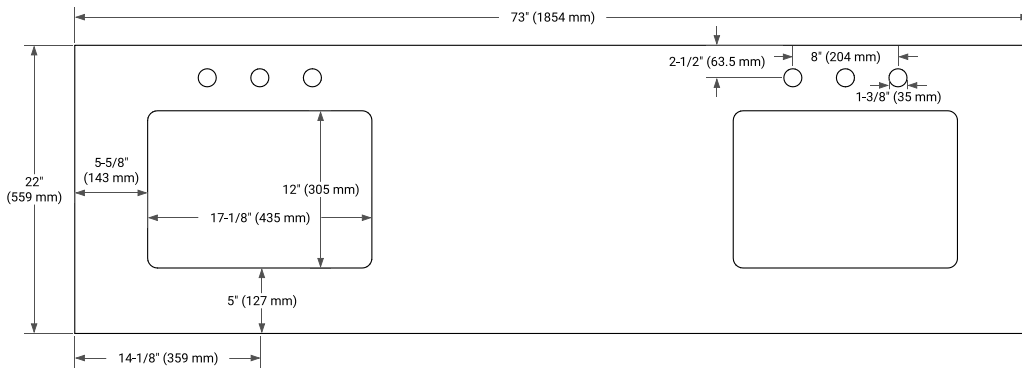

AVAILABLE COLORS

White Grey

FRONT VIEW

SIDE VIEW

PLAN VIEW

73" DOUBLE RECTANGLE SINK COUNTERTOP WITH 1.5 IN. THICKNESS

ARIEL

OVERALL DIMENSIONS

73" W x 22" D x 1.5" H

COUNTERTOP OPTIONS

Carrara Marble

White Quartz

FEATURES

- Solid countertop with mitered edges & seams
- Undermount white rectangular sink
- Pre-drilled for 8" widespread faucet

INCLUDED

- Countertop
- Matching Backsplash
- Rectangle Sinks

COUNTERTOP PLAN VIEW

EDGE SIDE VIEW

THREE DIMENSIONAL COUNTERTOP VIEW