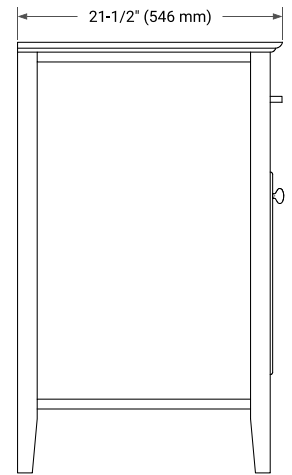

BASE CABINET DIMENSIONS

72" W x 21.5" D x 33.5" H

FEATURES

- Solid wood frame & plywood panels
- Dovetail drawers and joints
- Soft closing doors & drawers

HARDWARE FINISHES

Brushed Nickel Satin Brass Matte Black Polished Chrome

AVAILABLE COLORS

White Grey

FRONT VIEW

SIDE VIEW

PLAN VIEW

73" DOUBLE RECTANGLE SINK COUNTERTOP WITH 1.5 IN. THICKNESS

ARIEL

OVERALL DIMENSIONS

73" W x 22" D x 1.5" H

COUNTERTOP OPTIONS

Carrara Marble

White Quartz

FEATURES

- Solid countertop with mitered edges & seams
- Undermount white rectangular sink
- Pre-drilled for 8" widespread faucet

INCLUDED

- Countertop
- Matching Backsplash
- Rectangle Sinks

COUNTERTOP PLAN VIEW

EDGE SIDE VIEW

THREE DIMENSIONAL COUNTERTOP VIEW