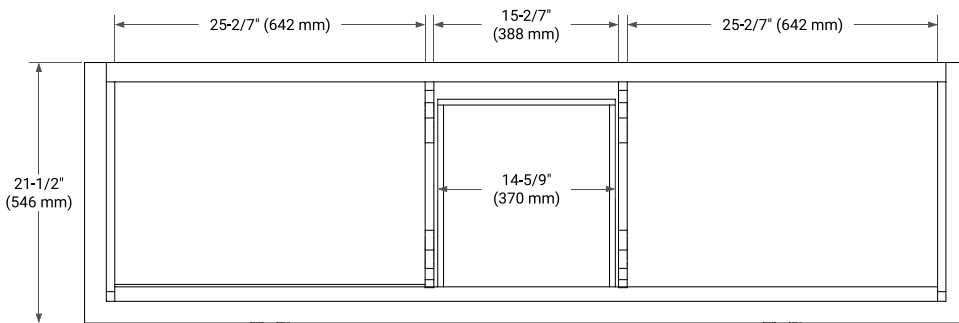

BASE CABINET DIMENSIONS

72" W x 21.5" D x 33.5" H

FEATURES

- Solid wood frame & plywood panels
- Dovetail drawers and joints
- Soft closing doors & drawers

HARDWARE FINISHES

Brushed Nickel Satin Brass Matte Black Polished Chrome

AVAILABLE COLORS

White Grey

FRONT VIEW

SIDE VIEW

PLAN VIEW

73" DOUBLE RECTANGLE SINK COUNTERTOP WITH 1.5 IN. THICKNESS

ARIEL

OVERALL DIMENSIONS

73" W x 22" D x 1.5" H

COUNTERTOP OPTIONS

Carrara Marble

White Quartz

FEATURES

- Solid countertop with mitered edges & seams
- Undermount white rectangular sink
- Pre-drilled for 8" widespread faucet

INCLUDED

- Countertop
- Matching Backsplash
- Rectangle Sinks

COUNTERTOP PLAN VIEW

EDGE SIDE VIEW

THREE DIMENSIONAL COUNTERTOP VIEW