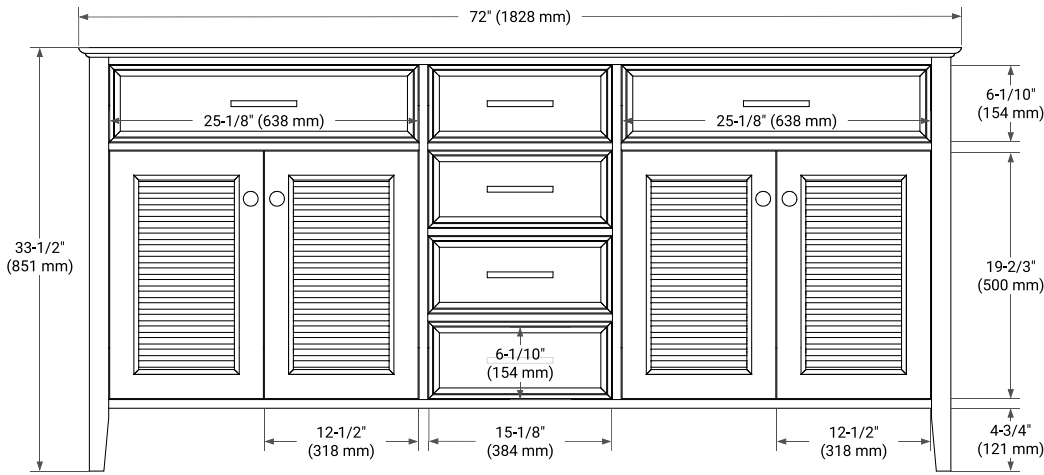

BASE CABINET DIMENSIONS

72" W x 21.5" D x 33.5" H

FEATURES

- Solid wood frame & plywood panels
- Dovetail drawers and joints
- Soft closing doors & drawers

HARDWARE FINISHES

Brushed Nickel Satin Brass Matte Black Polished Chrome

AVAILABLE COLORS

White Grey

FRONT VIEW

SIDE VIEW

PLAN VIEW

73" DOUBLE RECTANGLE SINK COUNTERTOP WITH 1.5 IN. THICKNESS

ARIEL

OVERALL DIMENSIONS

73" W x 22" D x 1.5" H

COUNTERTOP OPTIONS

Carrara Marble

White Quartz

FEATURES

- Solid countertop with mitered edges & seams
- Undermount white rectangular sink
- Pre-drilled for 8" widespread faucet

INCLUDED

- Countertop
- Matching Backsplash
- Rectangle Sinks

COUNTERTOP PLAN VIEW

EDGE SIDE VIEW

THREE DIMENSIONAL COUNTERTOP VIEW