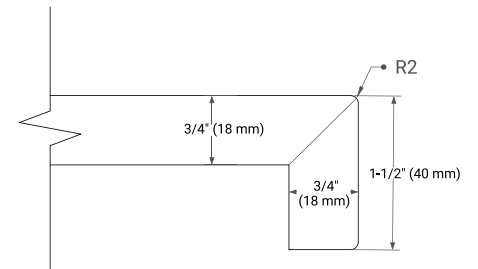

AVAILABLE COLORS

White Grey

FRONT VIEW

SIDE VIEW

PLAN VIEW

73" DOUBLE RECTANGLE SINK COUNTERTOP WITH 1.5 IN. THICKNESS

ARIEL

OVERALL DIMENSIONS

73" W x 22" D x 1.5" H

COUNTERTOP OPTIONS

Carrara Marble

White Quartz

FEATURES

- Solid countertop with mitered edges & seams
- Undermount white rectangular sink
- Pre-drilled for 8" widespread faucet

INCLUDED

- Countertop
- Matching Backsplash
- Rectangle Sinks

COUNTERTOP PLAN VIEW

EDGE SIDE VIEW

THREE DIMENSIONAL COUNTERTOP VIEW