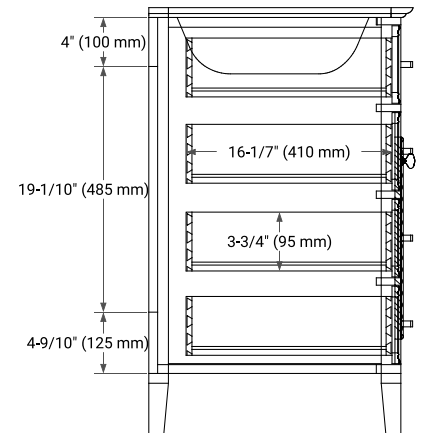

BASE CABINET DIMENSIONS

72" W x 21.5" D x 33.5" H

FEATURES

- Solid wood frame & plywood panels
- Dovetail drawers and joints
- Soft closing doors & drawers

HARDWARE FINISHES

Brushed Nickel Satin Brass Matte Black Polished Chrome

AVAILABLE COLORS

White Grey

FRONT VIEW

SIDE VIEW

PLAN VIEW

73" DOUBLE RECTANGLE SINK COUNTERTOP WITH 1.5 IN. THICKNESS

ARIEL

OVERALL DIMENSIONS

73" W x 22" D x 1.5" H

COUNTERTOP OPTIONS

Carrara Marble

White Quartz

FEATURES

- Solid countertop with mitered edges & seams
- Undermount white rectangular sink
- Pre-drilled for 8" widespread faucet

INCLUDED

- Countertop
- Matching Backsplash
- Rectangle Sinks

COUNTERTOP PLAN VIEW

EDGE SIDE VIEW

THREE DIMENSIONAL COUNTERTOP VIEW