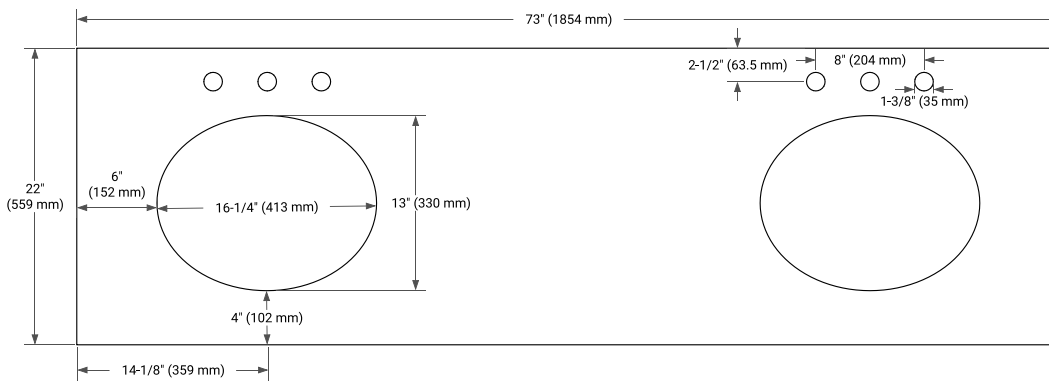

AVAILABLE COLORS

White Grey

FRONT VIEW

SIDE VIEW

PLAN VIEW

73" DOUBLE OVAL SINK COUNTERTOP WITH 1.5 IN. THICKNESS

ARIEL

OVERALL DIMENSIONS

73" W x 22" D x 1.5" H

COUNTERTOP OPTIONS

Carrara Marble

White Quartz

FEATURES

- Solid countertop with mitered edges & seams
- Undermount white oval sink
- Pre-drilled for 8" widespread faucet

INCLUDED

- Countertop
- Matching Backsplash
- Oval Sinks

COUNTERTOP PLAN VIEW

EDGE SIDE VIEW

THREE DIMENSIONAL COUNTERTOP VIEW