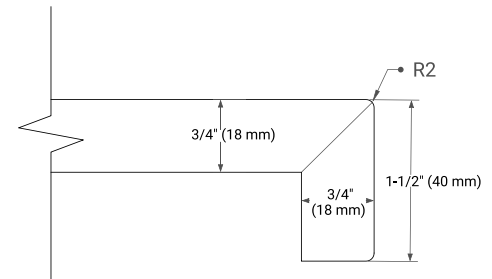

AVAILABLE COLORS

White Grey

FRONT VIEW

SIDE VIEW

PLAN VIEW

73" DOUBLE OVAL SINK COUNTERTOP WITH 1.5 IN. THICKNESS

ARIEL

OVERALL DIMENSIONS

73" W x 22" D x 1.5" H

COUNTERTOP OPTIONS

Carrara Marble

White Quartz

FEATURES

- Solid countertop with mitered edges & seams
- Undermount white oval sink
- Pre-drilled for 8" widespread faucet

INCLUDED

- Countertop
- Matching Backsplash
- Oval Sinks

COUNTERTOP PLAN VIEW

EDGE SIDE VIEW

THREE DIMENSIONAL COUNTERTOP VIEW