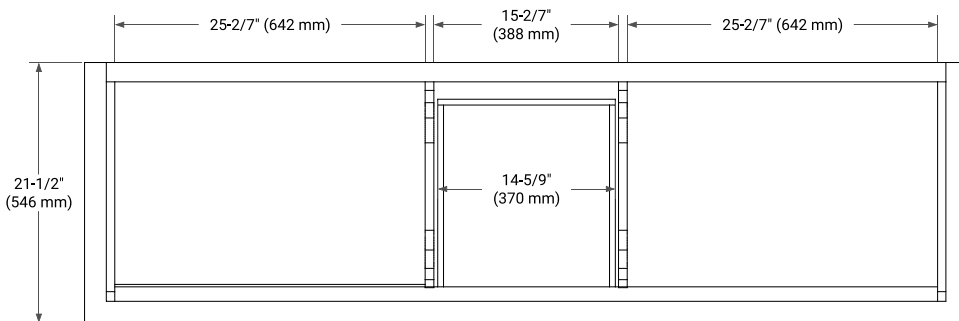

BASE CABINET DIMENSIONS

72" W x 21.5" D x 33.5" H

FEATURES

- Solid wood frame & plywood panels
- Dovetail drawers and joints
- Soft closing doors & drawers

HARDWARE FINISHES

Brushed Nickel Satin Brass Matte Black Polished Chrome

AVAILABLE COLORS

White Grey

FRONT VIEW

SIDE VIEW

PLAN VIEW

73" DOUBLE OVAL SINK COUNTERTOP WITH 1.5 IN. THICKNESS

ARIEL

OVERALL DIMENSIONS

73" W x 22" D x 1.5" H

COUNTERTOP OPTIONS

Carrara Marble

White Quartz

FEATURES

- Solid countertop with mitered edges & seams
- Undermount white oval sink
- Pre-drilled for 8" widespread faucet

INCLUDED

- Countertop
- Matching Backsplash
- Oval Sinks

COUNTERTOP PLAN VIEW

EDGE SIDE VIEW

THREE DIMENSIONAL COUNTERTOP VIEW