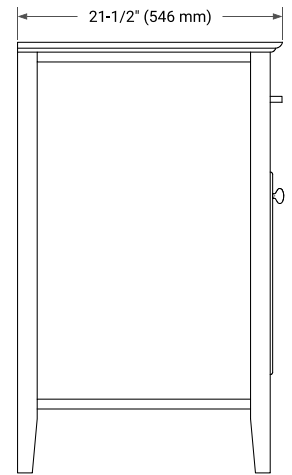

BASE CABINET DIMENSIONS

72" W x 21.5" D x 33.5" H

FEATURES

- Solid wood frame & plywood panels
- Dovetail drawers and joints
- Soft closing doors & drawers

HARDWARE FINISHES

Brushed Nickel Satin Brass Matte Black Polished Chrome

AVAILABLE COLORS

White Grey

FRONT VIEW

SIDE VIEW

PLAN VIEW

73" DOUBLE OVAL SINK COUNTERTOP WITH 1.5 IN. THICKNESS

ARIEL

OVERALL DIMENSIONS

73" W x 22" D x 1.5" H

COUNTERTOP OPTIONS

Carrara Marble

White Quartz

FEATURES

- Solid countertop with mitered edges & seams
- Undermount white oval sink
- Pre-drilled for 8" widespread faucet

INCLUDED

- Countertop
- Matching Backsplash
- Oval Sinks

COUNTERTOP PLAN VIEW

EDGE SIDE VIEW

THREE DIMENSIONAL COUNTERTOP VIEW