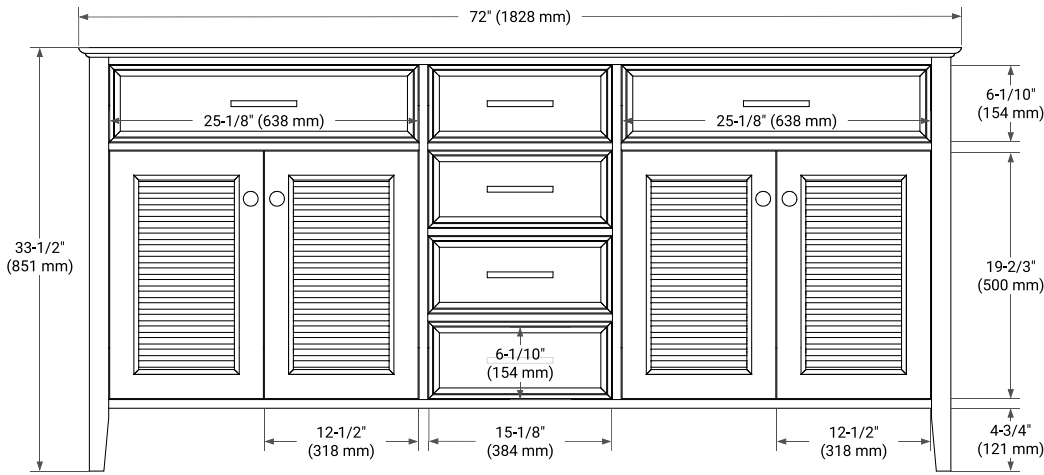

BASE CABINET DIMENSIONS

72" W x 21.5" D x 33.5" H

FEATURES

- Solid wood frame & plywood panels
- Dovetail drawers and joints
- Soft closing doors & drawers

HARDWARE FINISHES

Brushed Nickel Satin Brass Matte Black Polished Chrome

AVAILABLE COLORS

White Grey

FRONT VIEW

SIDE VIEW

PLAN VIEW

73" DOUBLE OVAL SINK COUNTERTOP WITH 1.5 IN. THICKNESS

ARIEL

OVERALL DIMENSIONS

73" W x 22" D x 1.5" H

COUNTERTOP OPTIONS

Carrara Marble

White Quartz

FEATURES

- Solid countertop with mitered edges & seams
- Undermount white oval sink
- Pre-drilled for 8" widespread faucet

INCLUDED

- Countertop
- Matching Backsplash
- Oval Sinks

COUNTERTOP PLAN VIEW

EDGE SIDE VIEW

THREE DIMENSIONAL COUNTERTOP VIEW