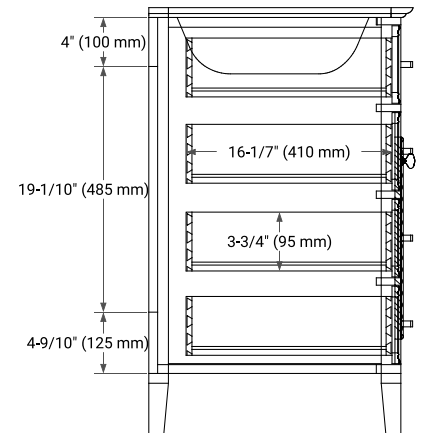

BASE CABINET DIMENSIONS

72" W x 21.5" D x 33.5" H

FEATURES

- Solid wood frame & plywood panels
- Dovetail drawers and joints
- Soft closing doors & drawers

HARDWARE FINISHES

Brushed Nickel Satin Brass Matte Black Polished Chrome

AVAILABLE COLORS

White Grey

FRONT VIEW

SIDE VIEW

PLAN VIEW

73" DOUBLE OVAL SINK COUNTERTOP WITH 1.5 IN. THICKNESS

ARIEL

OVERALL DIMENSIONS

73" W x 22" D x 1.5" H

COUNTERTOP OPTIONS

Carrara Marble

White Quartz

FEATURES

- Solid countertop with mitered edges & seams
- Undermount white oval sink
- Pre-drilled for 8" widespread faucet

INCLUDED

- Countertop
- Matching Backsplash
- Oval Sinks

COUNTERTOP PLAN VIEW

EDGE SIDE VIEW

THREE DIMENSIONAL COUNTERTOP VIEW