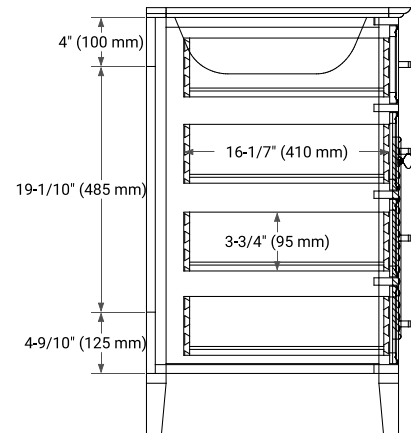

BASE CABINET DIMENSIONS

60" W x 21.5" D x 33.5" H

FEATURES

- Solid wood frame & plywood panels
- Dovetail drawers and joints
- Soft closing doors & drawers

HARDWARE FINISHES

Brushed Nickel Satin Brass Matte Black Polished Chrome

AVAILABLE COLORS

White Grey

FRONT VIEW

SIDE VIEW

PLAN VIEW

OVERALL DIMENSIONS

61" W x 22" D x 0.75" H

COUNTERTOP OPTIONS

Carrara Marble

FEATURES

- Solid countertop with mitered edges & seams
- Undermount white oval sink
- Pre-drilled for 8" widespread faucet

INCLUDED

- Countertop
- Matching Backsplash
- Oval Sink

COUNTERTOP PLAN VIEW

EDGE SIDE VIEW

THREE DIMENSIONAL COUNTERTOP VIEW