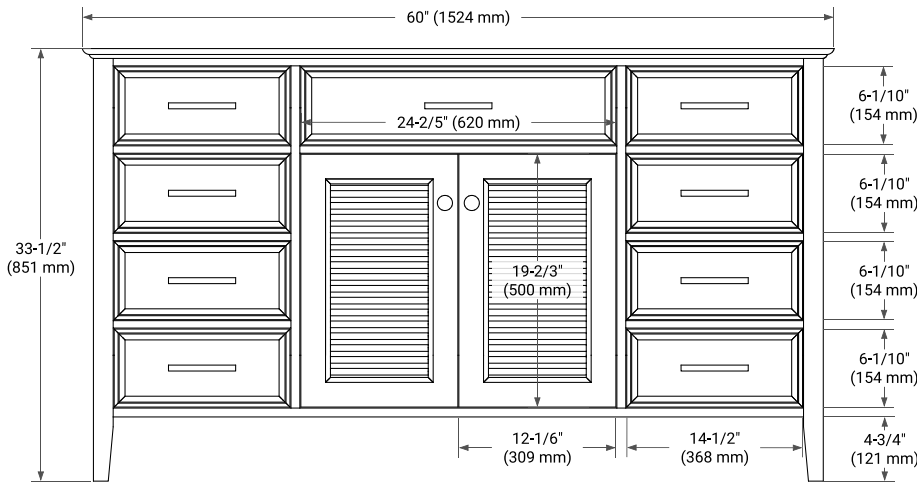

BASE CABINET DIMENSIONS

60" W x 21.5" D x 33.5" H

FEATURES

- Solid wood frame & plywood panels
- Dovetail drawers and joints
- Soft closing doors & drawers

HARDWARE FINISHES

Brushed Nickel Satin Brass Matte Black Polished Chrome

AVAILABLE COLORS

White Grey

FRONT VIEW

SIDE VIEW

PLAN VIEW

OVERALL DIMENSIONS

61" W x 22" D x 0.75" H

COUNTERTOP OPTIONS

Carrara Marble

FEATURES

- Solid countertop with mitered edges & seams
- Undermount white oval sink
- Pre-drilled for 8" widespread faucet

INCLUDED

- Countertop
- Matching Backsplash
- Oval Sink

COUNTERTOP PLAN VIEW

EDGE SIDE VIEW

THREE DIMENSIONAL COUNTERTOP VIEW