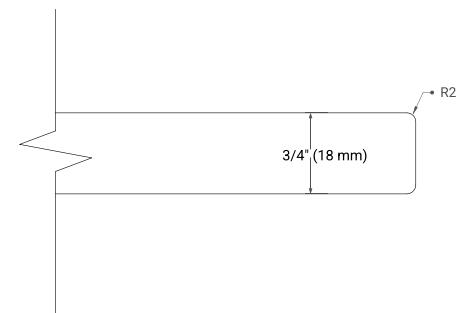

AVAILABLE COLORS

White Grey

FRONT VIEW

SIDE VIEW

PLAN VIEW

OVERALL DIMENSIONS

61" W x 22" D x 0.75" H

COUNTERTOP OPTIONS

Carrara Marble

FEATURES

- Solid countertop with mitered edges & seams
- Undermount white oval sink
- Pre-drilled for 8" widespread faucet

INCLUDED

- Countertop
- Matching Backsplash
- Oval Sink

COUNTERTOP PLAN VIEW

EDGE SIDE VIEW

THREE DIMENSIONAL COUNTERTOP VIEW