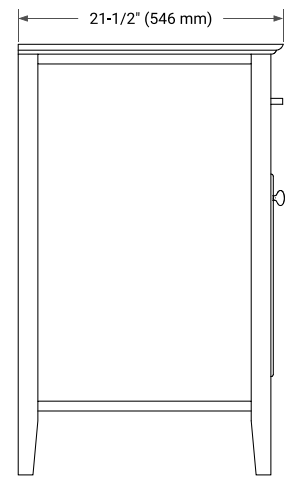

BASE CABINET DIMENSIONS

60" W x 21.5" D x 33.5" H

FEATURES

- Solid wood frame & plywood panels
- Dovetail drawers and joints
- Soft closing doors & drawers

HARDWARE FINISHES

Brushed Nickel Satin Brass Matte Black Polished Chrome

AVAILABLE COLORS

White Grey

FRONT VIEW

SIDE VIEW

PLAN VIEW

OVERALL DIMENSIONS

61" W x 22" D x 0.75" H

COUNTERTOP OPTIONS

Carrara Marble

FEATURES

- Solid countertop with mitered edges & seams
- Undermount white oval sink
- Pre-drilled for 8" widespread faucet

INCLUDED

- Countertop
- Matching Backsplash
- Oval Sink

COUNTERTOP PLAN VIEW

EDGE SIDE VIEW

THREE DIMENSIONAL COUNTERTOP VIEW