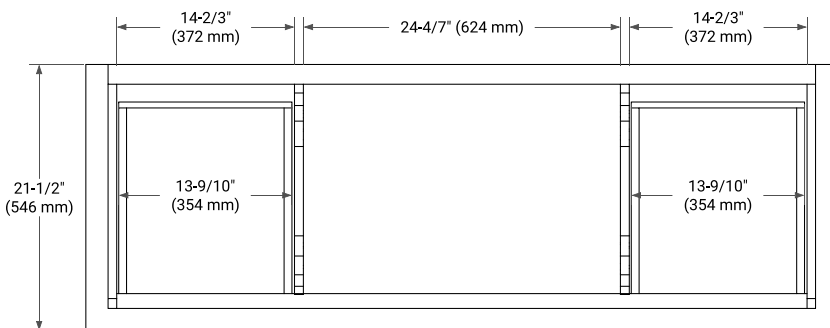

BASE CABINET DIMENSIONS

60" W x 21.5" D x 33.5" H

FEATURES

- Solid wood frame & plywood panels
- Dovetail drawers and joints
- Soft closing doors & drawers

HARDWARE FINISHES

Brushed Nickel Satin Brass Matte Black Polished Chrome

AVAILABLE COLORS

White Grey

FRONT VIEW

SIDE VIEW

PLAN VIEW

OVERALL DIMENSIONS

61" W x 22" D x 0.75" H

COUNTERTOP OPTIONS

Carrara Marble

FEATURES

- Solid countertop with mitered edges & seams
- Undermount white oval sink
- Pre-drilled for 8" widespread faucet

INCLUDED

- Countertop
- Matching Backsplash
- Oval Sink

COUNTERTOP PLAN VIEW

EDGE SIDE VIEW

THREE DIMENSIONAL COUNTERTOP VIEW