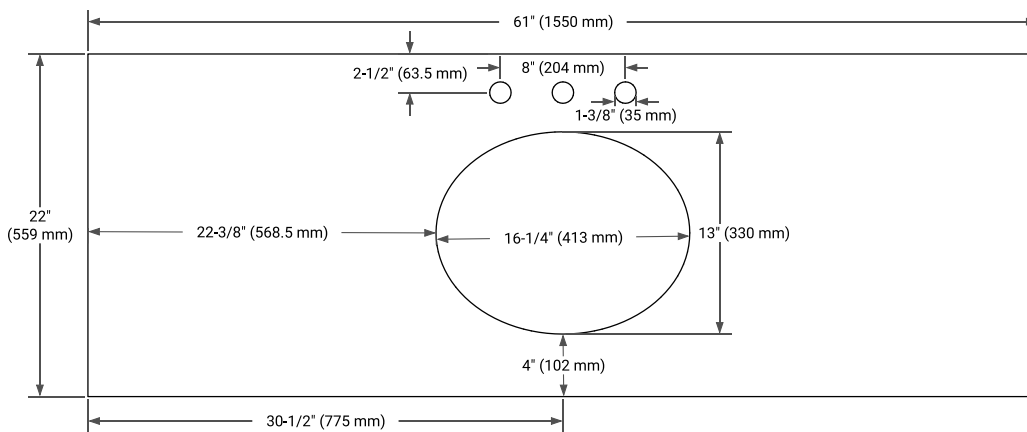

BASE CABINET DIMENSIONS

60" W x 21.5" D x 33.5" H

FEATURES

- Solid wood frame & plywood panels
- Dovetail drawers and joints
- Soft closing doors & drawers

HARDWARE FINISHES

Brushed Nickel Satin Brass Matte Black Polished Chrome

AVAILABLE COLORS

White Grey

FRONT VIEW

SIDE VIEW

PLAN VIEW

OVERALL DIMENSIONS

61" W x 22" D x 0.75" H

COUNTERTOP OPTIONS

Carrara Marble

FEATURES

- Solid countertop with mitered edges & seams
- Undermount white oval sink
- Pre-drilled for 8" widespread faucet

INCLUDED

- Countertop
- Matching Backsplash
- Oval Sink

COUNTERTOP PLAN VIEW

EDGE SIDE VIEW

THREE DIMENSIONAL COUNTERTOP VIEW