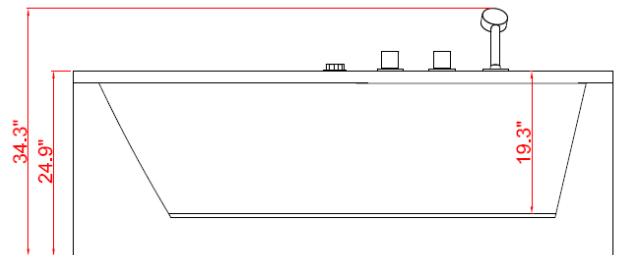

### MODEL: PW1545930LW1

- Size 59"W x 29.5"D x 24.9"H
- Features
- 110V/60Hz
  - 1.5HP Water Pump
  - Handheld Showerhead
  - 17 Hydro-Massage Jets
  - Headrest

### SPECIFICATIONS

FRONT VIEW

BACK VIEW

SIDE VIEW

TOP VIEW