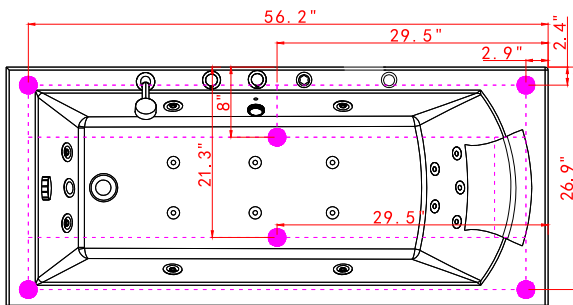

### MODEL: PW1545930LW1

- Size 59"W x 29.5"D x 24.9"H
- Features
- 110V/60Hz
  - 1.5HP Water Pump
  - Handheld Showerhead
  - 17 Hydro-Massage Jets
  - Headrest

### SPECIFICATIONS

FRONT VIEW

BACK VIEW

SIDE VIEW

TOP VIEW