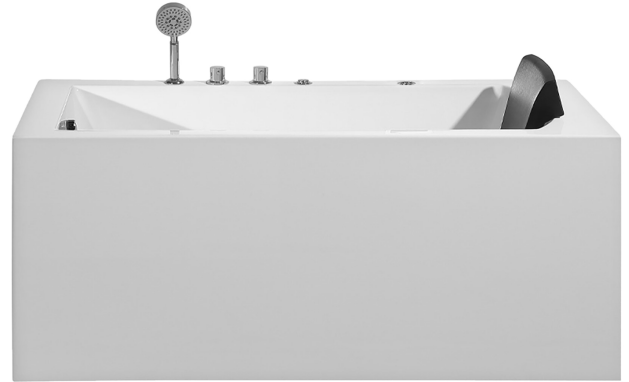

## ARIEL PLATINUM PW1545930LW1 WHIRLPOOL BATHTUB

### MODEL: PW1545930LW1

- Size 59"W x 29.5"D x 24.9"H
- Features
- 110V/60Hz
  - 1.5HP Water Pump
  - Handheld Showerhead
  - 17 Hydro-Massage Jets
  - Headrest