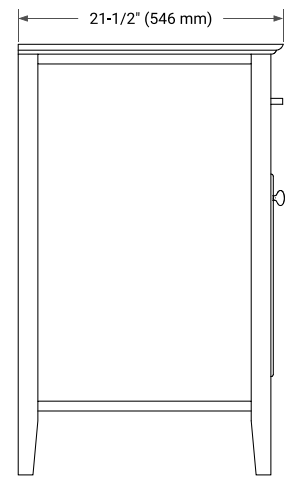

BASE CABINET DIMENSIONS

60" W x 21.5" D x 33.5" H

FEATURES

- Solid wood frame & plywood panels
- Dovetail drawers and joints
- Soft closing doors & drawers

HARDWARE FINISHES

Brushed Nickel Satin Brass Matte Black Polished Chrome

AVAILABLE COLORS

White Grey

FRONT VIEW

SIDE VIEW

PLAN VIEW

61" SINGLE RECTANGLE SINK COUNTERTOP WITH 1.5 IN. THICKNESS

ARIEL

OVERALL DIMENSIONS

61" W x 22" D x 1.5" H

COUNTERTOP OPTIONS

Carrara Marble

White Quartz

FEATURES

- Solid countertop with mitered edges & seams
- Undermount white rectangular sink
- Pre-drilled for 8" widespread faucet

INCLUDED

- Countertop
- Matching Backsplash
- Rectangle Sink

COUNTERTOP PLAN VIEW

EDGE SIDE VIEW

THREE DIMENSIONAL COUNTERTOP VIEW