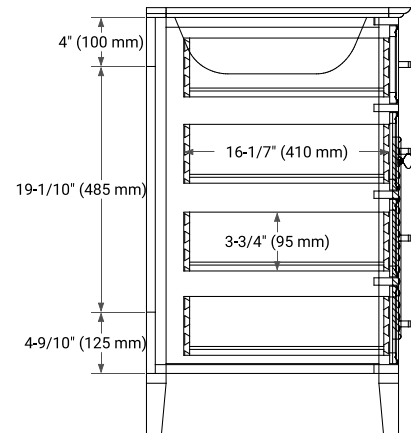

BASE CABINET DIMENSIONS

60" W x 21.5" D x 33.5" H

FEATURES

- Solid wood frame & plywood panels
- Dovetail drawers and joints
- Soft closing doors & drawers

HARDWARE FINISHES

Brushed Nickel Satin Brass Matte Black Polished Chrome

AVAILABLE COLORS

White Grey

FRONT VIEW

SIDE VIEW

PLAN VIEW

61" SINGLE RECTANGLE SINK COUNTERTOP WITH 1.5 IN. THICKNESS

ARIEL

OVERALL DIMENSIONS

61" W x 22" D x 1.5" H

COUNTERTOP OPTIONS

Carrara Marble

White Quartz

FEATURES

- Solid countertop with mitered edges & seams
- Undermount white rectangular sink
- Pre-drilled for 8" widespread faucet

INCLUDED

- Countertop
- Matching Backsplash
- Rectangle Sink

COUNTERTOP PLAN VIEW

EDGE SIDE VIEW

THREE DIMENSIONAL COUNTERTOP VIEW