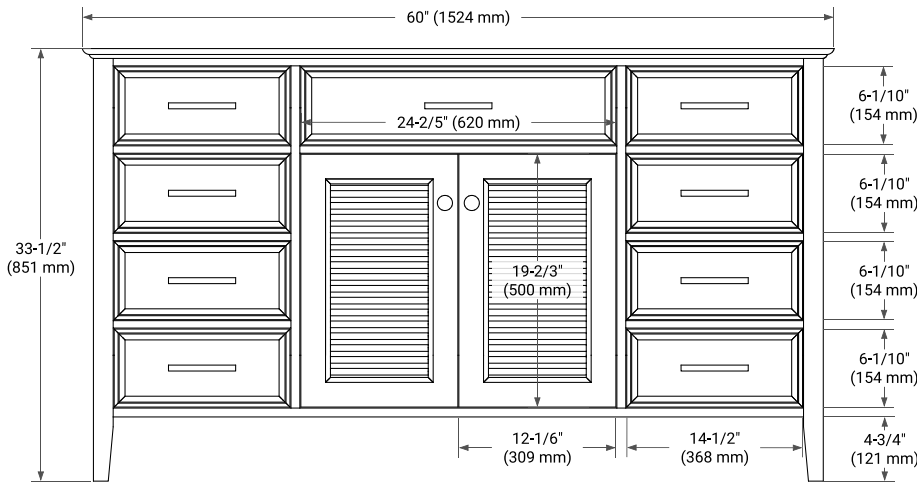

BASE CABINET DIMENSIONS

60" W x 21.5" D x 33.5" H

FEATURES

- Solid wood frame & plywood panels
- Dovetail drawers and joints
- Soft closing doors & drawers

HARDWARE FINISHES

Brushed Nickel Satin Brass Matte Black Polished Chrome

AVAILABLE COLORS

White Grey

FRONT VIEW

SIDE VIEW

PLAN VIEW

61" SINGLE RECTANGLE SINK COUNTERTOP WITH 1.5 IN. THICKNESS

ARIEL

OVERALL DIMENSIONS

61" W x 22" D x 1.5" H

COUNTERTOP OPTIONS

Carrara Marble

White Quartz

FEATURES

- Solid countertop with mitered edges & seams
- Undermount white rectangular sink
- Pre-drilled for 8" widespread faucet

INCLUDED

- Countertop
- Matching Backsplash
- Rectangle Sink

COUNTERTOP PLAN VIEW

EDGE SIDE VIEW

THREE DIMENSIONAL COUNTERTOP VIEW