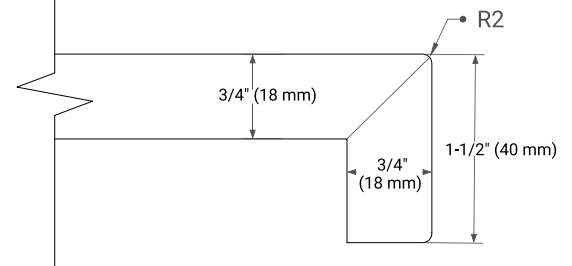

AVAILABLE COLORS

White Grey

FRONT VIEW

SIDE VIEW

PLAN VIEW

61" SINGLE RECTANGLE SINK COUNTERTOP WITH 1.5 IN. THICKNESS

ARIEL

OVERALL DIMENSIONS

61" W x 22" D x 1.5" H

COUNTERTOP OPTIONS

Carrara Marble

White Quartz

FEATURES

- Solid countertop with mitered edges & seams
- Undermount white rectangular sink
- Pre-drilled for 8" widespread faucet

INCLUDED

- Countertop
- Matching Backsplash
- Rectangle Sink

COUNTERTOP PLAN VIEW

EDGE SIDE VIEW

THREE DIMENSIONAL COUNTERTOP VIEW