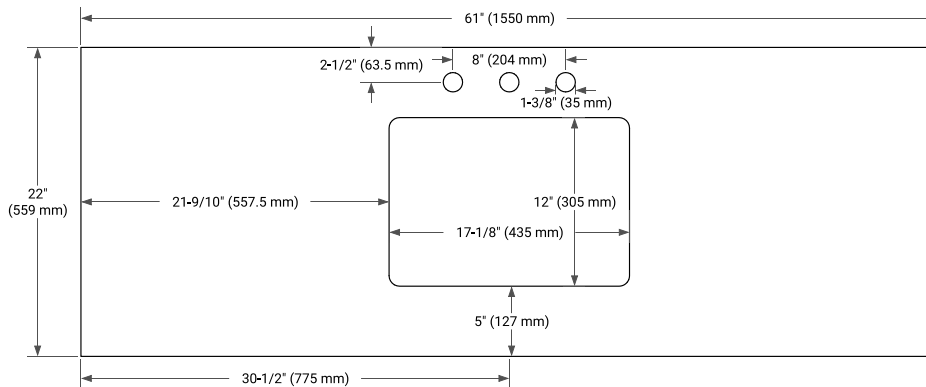

AVAILABLE COLORS

White Grey

FRONT VIEW

SIDE VIEW

PLAN VIEW

61" SINGLE RECTANGLE SINK COUNTERTOP WITH 1.5 IN. THICKNESS

ARIEL

OVERALL DIMENSIONS

61" W x 22" D x 1.5" H

COUNTERTOP OPTIONS

Carrara Marble

White Quartz

FEATURES

- Solid countertop with mitered edges & seams
- Undermount white rectangular sink
- Pre-drilled for 8" widespread faucet

INCLUDED

- Countertop
- Matching Backsplash
- Rectangle Sink

COUNTERTOP PLAN VIEW

EDGE SIDE VIEW

THREE DIMENSIONAL COUNTERTOP VIEW