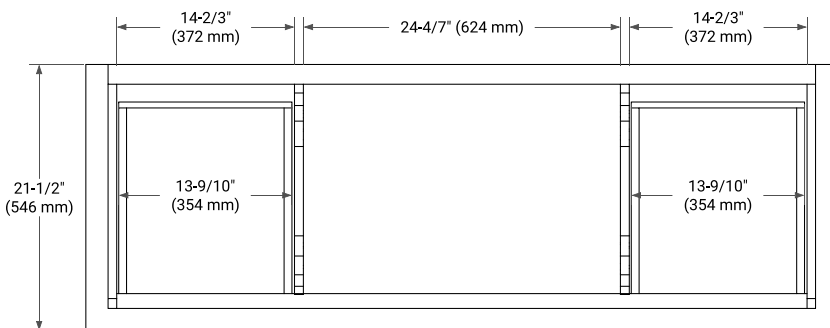

BASE CABINET DIMENSIONS

60" W x 21.5" D x 33.5" H

FEATURES

- Solid wood frame & plywood panels
- Dovetail drawers and joints
- Soft closing doors & drawers

HARDWARE FINISHES

Brushed Nickel Satin Brass Matte Black Polished Chrome

AVAILABLE COLORS

White Grey

FRONT VIEW

SIDE VIEW

PLAN VIEW

61" SINGLE RECTANGLE SINK COUNTERTOP WITH 1.5 IN. THICKNESS

ARIEL

OVERALL DIMENSIONS

61" W x 22" D x 1.5" H

COUNTERTOP OPTIONS

Carrara Marble

White Quartz

FEATURES

- Solid countertop with mitered edges & seams
- Undermount white rectangular sink
- Pre-drilled for 8" widespread faucet

INCLUDED

- Countertop
- Matching Backsplash
- Rectangle Sink

COUNTERTOP PLAN VIEW

EDGE SIDE VIEW

THREE DIMENSIONAL COUNTERTOP VIEW