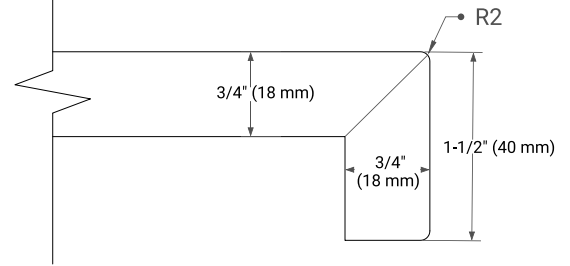

AVAILABLE COLORS

White Grey

FRONT VIEW

SIDE VIEW

PLAN VIEW

OVERALL DIMENSIONS

61" W x 22" D x 1.5" H

COUNTERTOP OPTIONS

Carrara Marble

White Quartz

FEATURES

- Solid countertop with mitered edges & seams
- Undermount white oval sink
- Pre-drilled for 8" widespread faucet

INCLUDED

- Countertop
- Matching Backsplash
- Oval Sink

COUNTERTOP PLAN VIEW

EDGE SIDE VIEW

THREE DIMENSIONAL COUNTERTOP VIEW