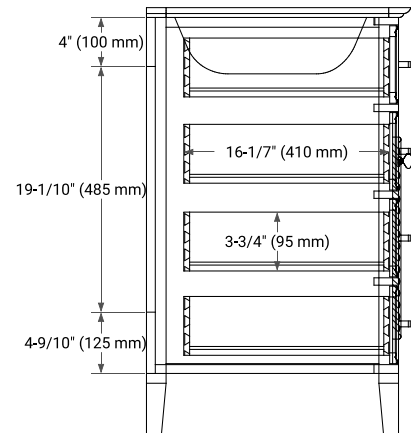

BASE CABINET DIMENSIONS

60" W x 21.5" D x 33.5" H

FEATURES

- Solid wood frame & plywood panels
- Dovetail drawers and joints
- Soft closing doors & drawers

HARDWARE FINISHES

Brushed Nickel Satin Brass Matte Black Polished Chrome

AVAILABLE COLORS

White Grey

FRONT VIEW

SIDE VIEW

PLAN VIEW

OVERALL DIMENSIONS

61" W x 22" D x 1.5" H

COUNTERTOP OPTIONS

Carrara Marble

White Quartz

FEATURES

- Solid countertop with mitered edges & seams
- Undermount white oval sink
- Pre-drilled for 8" widespread faucet

INCLUDED

- Countertop
- Matching Backsplash
- Oval Sink

COUNTERTOP PLAN VIEW

EDGE SIDE VIEW

THREE DIMENSIONAL COUNTERTOP VIEW