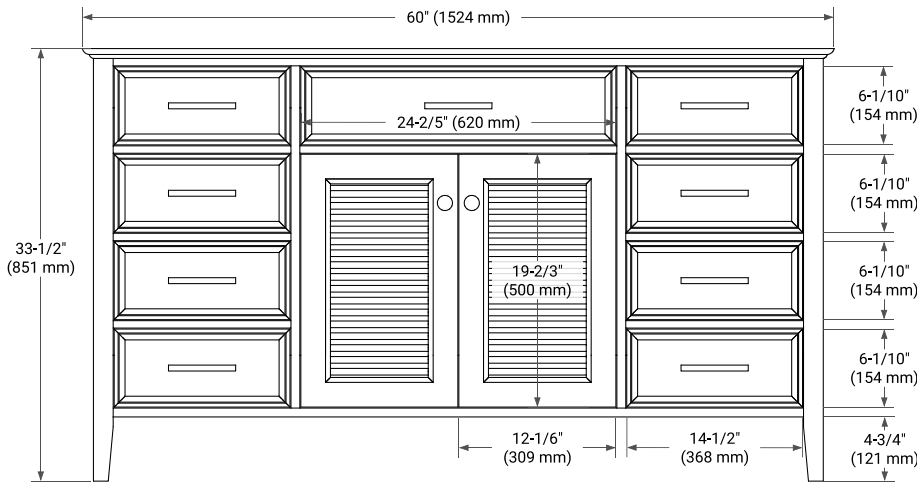

BASE CABINET DIMENSIONS

60" W x 21.5" D x 33.5" H

FEATURES

- Solid wood frame & plywood panels
- Dovetail drawers and joints
- Soft closing doors & drawers

HARDWARE FINISHES

Brushed Nickel Satin Brass Matte Black Polished Chrome

AVAILABLE COLORS

White Grey

FRONT VIEW

SIDE VIEW

PLAN VIEW

OVERALL DIMENSIONS

61" W x 22" D x 1.5" H

COUNTERTOP OPTIONS

Carrara Marble

White Quartz

FEATURES

- Solid countertop with mitered edges & seams
- Undermount white oval sink
- Pre-drilled for 8" widespread faucet

INCLUDED

- Countertop
- Matching Backsplash
- Oval Sink

COUNTERTOP PLAN VIEW

EDGE SIDE VIEW

THREE DIMENSIONAL COUNTERTOP VIEW