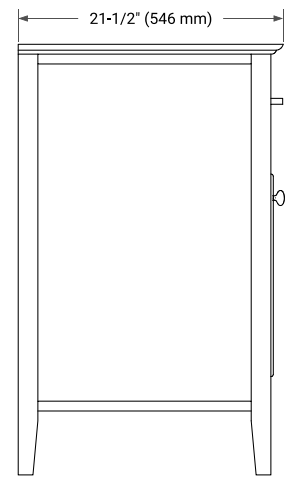

BASE CABINET DIMENSIONS

60" W x 21.5" D x 33.5" H

FEATURES

- Solid wood frame & plywood panels
- Dovetail drawers and joints
- Soft closing doors & drawers

HARDWARE FINISHES

Brushed Nickel Satin Brass Matte Black Polished Chrome

AVAILABLE COLORS

White Grey

FRONT VIEW

SIDE VIEW

PLAN VIEW

OVERALL DIMENSIONS

61" W x 22" D x 1.5" H

COUNTERTOP OPTIONS

Carrara Marble

White Quartz

FEATURES

- Solid countertop with mitered edges & seams
- Undermount white oval sink
- Pre-drilled for 8" widespread faucet

INCLUDED

- Countertop
- Matching Backsplash
- Oval Sink

COUNTERTOP PLAN VIEW

EDGE SIDE VIEW

THREE DIMENSIONAL COUNTERTOP VIEW