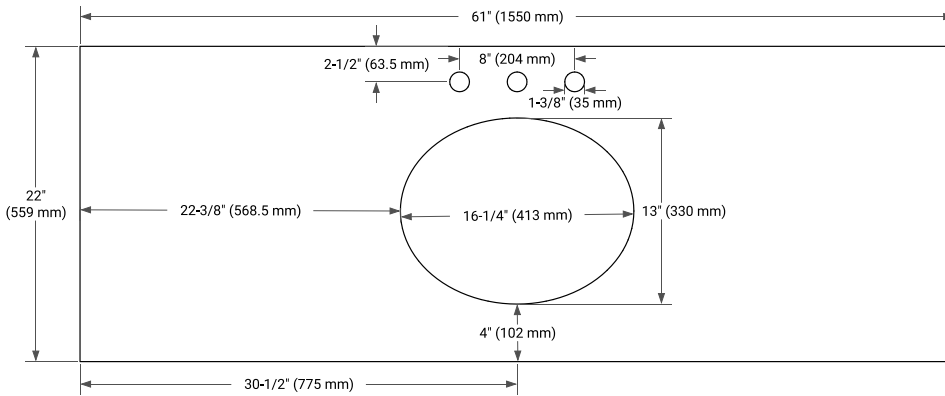

BASE CABINET DIMENSIONS

60" W x 21.5" D x 33.5" H

FEATURES

- Solid wood frame & plywood panels
- Dovetail drawers and joints
- Soft closing doors & drawers

HARDWARE FINISHES

Brushed Nickel Satin Brass Matte Black Polished Chrome

AVAILABLE COLORS

White Grey

FRONT VIEW

SIDE VIEW

PLAN VIEW

OVERALL DIMENSIONS

61" W x 22" D x 1.5" H

COUNTERTOP OPTIONS

Carrara Marble

White Quartz

FEATURES

- Solid countertop with mitered edges & seams
- Undermount white oval sink
- Pre-drilled for 8" widespread faucet

INCLUDED

- Countertop
- Matching Backsplash
- Oval Sink

COUNTERTOP PLAN VIEW

EDGE SIDE VIEW

THREE DIMENSIONAL COUNTERTOP VIEW