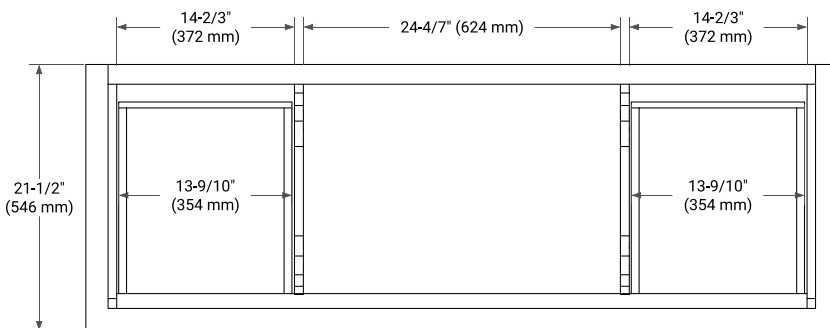

BASE CABINET DIMENSIONS

60" W x 21.5" D x 33.5" H

FEATURES

- Solid wood frame & plywood panels
- Dovetail drawers and joints
- Soft closing doors & drawers

HARDWARE FINISHES

Brushed Nickel Satin Brass Matte Black Polished Chrome

AVAILABLE COLORS

White Grey

FRONT VIEW

SIDE VIEW

PLAN VIEW

OVERALL DIMENSIONS

61" W x 22" D x 1.5" H

COUNTERTOP OPTIONS

Carrara Marble

White Quartz

FEATURES

- Solid countertop with mitered edges & seams
- Undermount white oval sink
- Pre-drilled for 8" widespread faucet

INCLUDED

- Countertop
- Matching Backsplash
- Oval Sink

COUNTERTOP PLAN VIEW

EDGE SIDE VIEW

THREE DIMENSIONAL COUNTERTOP VIEW