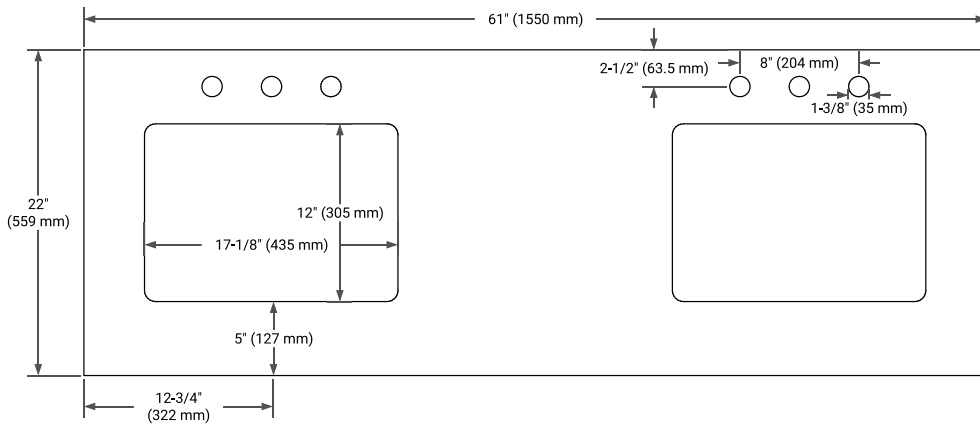

AVAILABLE COLORS

White Grey

FRONT VIEW

SIDE VIEW

PLAN VIEW

61" DOUBLE RECTANGLE SINK COUNTERTOP WITH 0.75 IN. THICKNESS

ARIEL

OVERALL DIMENSIONS

61" W x 22" D x 0.75" H

COUNTERTOP OPTIONS

Carrara Marble

FEATURES

- Solid countertop with mitered edges & seams
- Undermount white rectangular sink
- Pre-drilled for 8" widespread faucet

INCLUDED

- Countertop
- Matching Backsplash
- Rectangle Sinks

COUNTERTOP PLAN VIEW

EDGE SIDE VIEW

THREE DIMENSIONAL COUNTERTOP VIEW