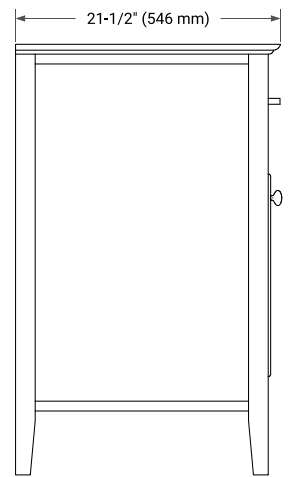

BASE CABINET DIMENSIONS

60" W x 21.5" D x 33.5" H

FEATURES

- Solid wood frame & plywood panels
- Dovetail drawers and joints
- Soft closing doors & drawers

HARDWARE FINISHES

Brushed Nickel Satin Brass Matte Black Polished Chrome

AVAILABLE COLORS

White Grey

FRONT VIEW

SIDE VIEW

PLAN VIEW

61" DOUBLE RECTANGLE SINK COUNTERTOP WITH 0.75 IN. THICKNESS

ARIEL

OVERALL DIMENSIONS

61" W x 22" D x 0.75" H

COUNTERTOP OPTIONS

Carrara Marble

FEATURES

- Solid countertop with mitered edges & seams
- Undermount white rectangular sink
- Pre-drilled for 8" widespread faucet

INCLUDED

- Countertop
- Matching Backsplash
- Rectangle Sinks

COUNTERTOP PLAN VIEW

EDGE SIDE VIEW

THREE DIMENSIONAL COUNTERTOP VIEW