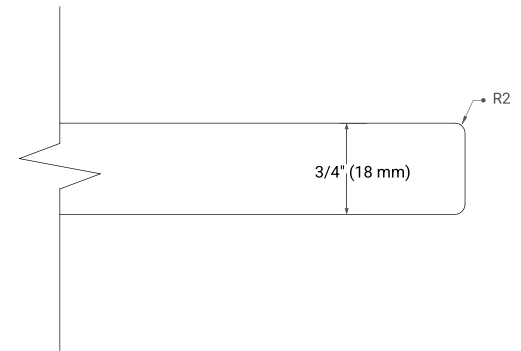

AVAILABLE COLORS

White Grey

FRONT VIEW

SIDE VIEW

PLAN VIEW

61" DOUBLE RECTANGLE SINK COUNTERTOP WITH 0.75 IN. THICKNESS

ARIEL

OVERALL DIMENSIONS

61" W x 22" D x 0.75" H

COUNTERTOP OPTIONS

Carrara Marble

FEATURES

- Solid countertop with mitered edges & seams
- Undermount white rectangular sink
- Pre-drilled for 8" widespread faucet

INCLUDED

- Countertop
- Matching Backsplash
- Rectangle Sinks

COUNTERTOP PLAN VIEW

EDGE SIDE VIEW

THREE DIMENSIONAL COUNTERTOP VIEW