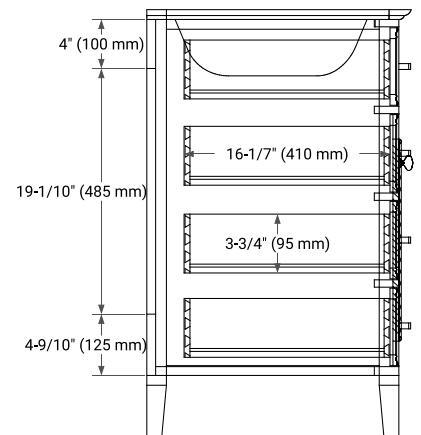

BASE CABINET DIMENSIONS

60" W x 21.5" D x 33.5" H

FEATURES

- Solid wood frame & plywood panels
- Dovetail drawers and joints
- Soft closing doors & drawers

HARDWARE FINISHES

Brushed Nickel Satin Brass Matte Black Polished Chrome

AVAILABLE COLORS

White Grey

FRONT VIEW

SIDE VIEW

PLAN VIEW

61" DOUBLE RECTANGLE SINK COUNTERTOP WITH 0.75 IN. THICKNESS

ARIEL

OVERALL DIMENSIONS

61" W x 22" D x 0.75" H

COUNTERTOP OPTIONS

Carrara Marble

FEATURES

- Solid countertop with mitered edges & seams
- Undermount white rectangular sink
- Pre-drilled for 8" widespread faucet

INCLUDED

- Countertop
- Matching Backsplash
- Rectangle Sinks

COUNTERTOP PLAN VIEW

EDGE SIDE VIEW

THREE DIMENSIONAL COUNTERTOP VIEW