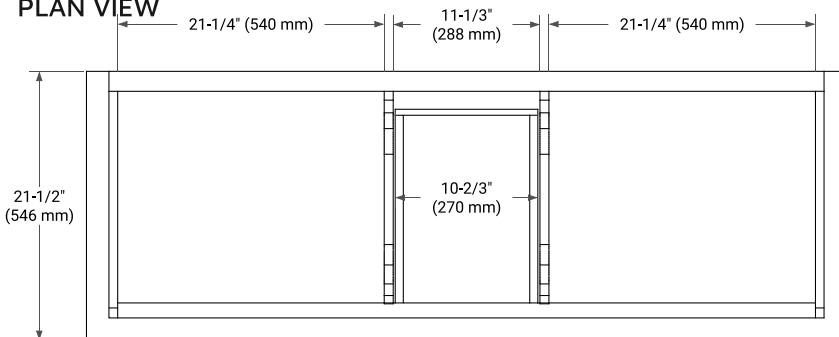

BASE CABINET DIMENSIONS

60" W x 21.5" D x 33.5" H

FEATURES

- Solid wood frame & plywood panels
- Dovetail drawers and joints
- Soft closing doors & drawers

HARDWARE FINISHES

Brushed Nickel Satin Brass Matte Black Polished Chrome

AVAILABLE COLORS

White Grey

FRONT VIEW

SIDE VIEW

PLAN VIEW

61" DOUBLE RECTANGLE SINK COUNTERTOP WITH 0.75 IN. THICKNESS

ARIEL

OVERALL DIMENSIONS

61" W x 22" D x 0.75" H

COUNTERTOP OPTIONS

Carrara Marble

FEATURES

- Solid countertop with mitered edges & seams
- Undermount white rectangular sink
- Pre-drilled for 8" widespread faucet

INCLUDED

- Countertop
- Matching Backsplash
- Rectangle Sinks

COUNTERTOP PLAN VIEW

EDGE SIDE VIEW

THREE DIMENSIONAL COUNTERTOP VIEW