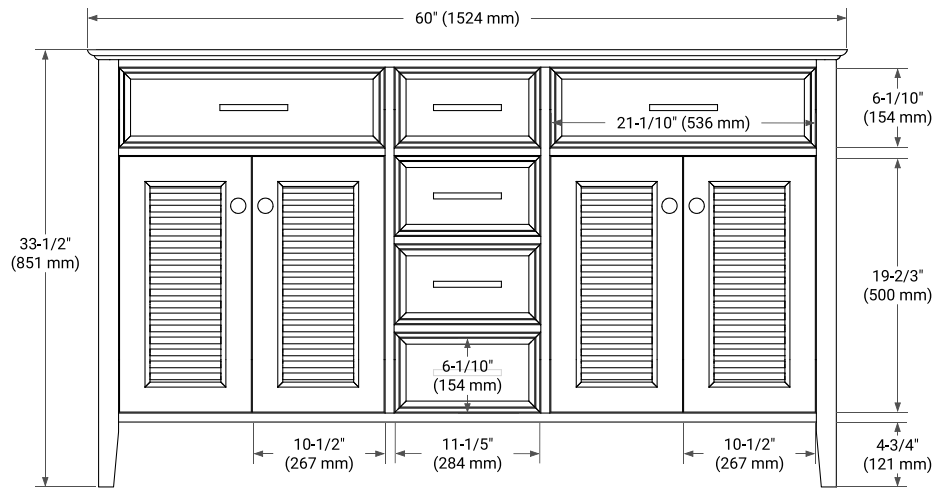

BASE CABINET DIMENSIONS

60" W x 21.5" D x 33.5" H

FEATURES

- Solid wood frame & plywood panels
- Dovetail drawers and joints
- Soft closing doors & drawers

HARDWARE FINISHES

Brushed Nickel Satin Brass Matte Black Polished Chrome

AVAILABLE COLORS

White Grey

FRONT VIEW

SIDE VIEW

PLAN VIEW

61" DOUBLE RECTANGLE SINK COUNTERTOP WITH 0.75 IN. THICKNESS

ARIEL

OVERALL DIMENSIONS

61" W x 22" D x 0.75" H

COUNTERTOP OPTIONS

Carrara Marble

FEATURES

- Solid countertop with mitered edges & seams
- Undermount white rectangular sink
- Pre-drilled for 8" widespread faucet

INCLUDED

- Countertop
- Matching Backsplash
- Rectangle Sinks

COUNTERTOP PLAN VIEW

EDGE SIDE VIEW

THREE DIMENSIONAL COUNTERTOP VIEW