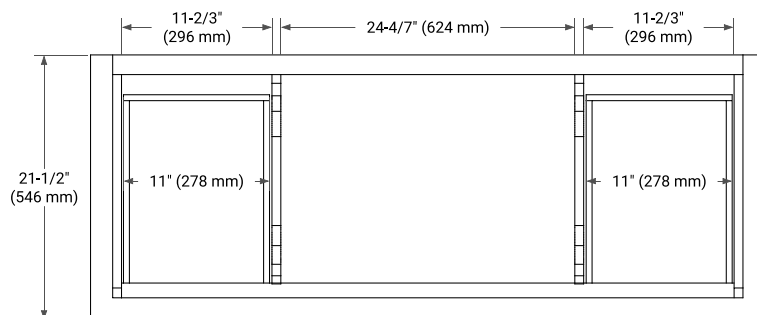

BASE CABINET DIMENSIONS

54" W x 21.5" D x 33.5" H

FEATURES

- Solid wood frame & plywood panels
- Dovetail drawers and joints
- Soft closing doors & drawers

HARDWARE FINISHES

Brushed Nickel Satin Brass Matte Black Polished Chrome

AVAILABLE COLORS

White Grey

FRONT VIEW

SIDE VIEW

PLAN VIEW

55" SINGLE RECTANGLE SINK COUNTERTOP WITH 1.5 IN. THICKNESS

ARIEL

OVERALL DIMENSIONS

55" W x 22" D x 1.5" H

COUNTERTOP OPTIONS

Carrara Marble

White Quartz

FEATURES

- Solid countertop with mitered edges & seams
- Undermount white rectangular sink
- Pre-drilled for 8" widespread faucet

INCLUDED

- Countertop
- Matching Backsplash
- Rectangle Sink

COUNTERTOP PLAN VIEW

EDGE SIDE VIEW

THREE DIMENSIONAL COUNTERTOP VIEW