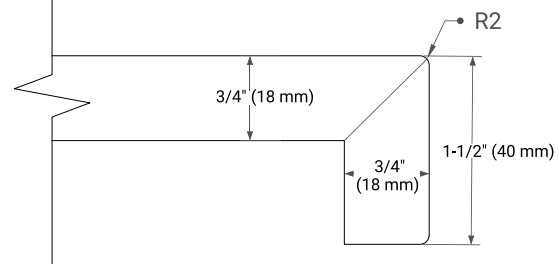

AVAILABLE COLORS

White Grey

FRONT VIEW

SIDE VIEW

PLAN VIEW

55" SINGLE RECTANGLE SINK COUNTERTOP WITH 1.5 IN. THICKNESS

ARIEL

OVERALL DIMENSIONS

55" W x 22" D x 1.5" H

COUNTERTOP OPTIONS

Carrara Marble

White Quartz

FEATURES

- Solid countertop with mitered edges & seams
- Undermount white rectangular sink
- Pre-drilled for 8" widespread faucet

INCLUDED

- Countertop
- Matching Backsplash
- Rectangle Sink

COUNTERTOP PLAN VIEW

EDGE SIDE VIEW

THREE DIMENSIONAL COUNTERTOP VIEW