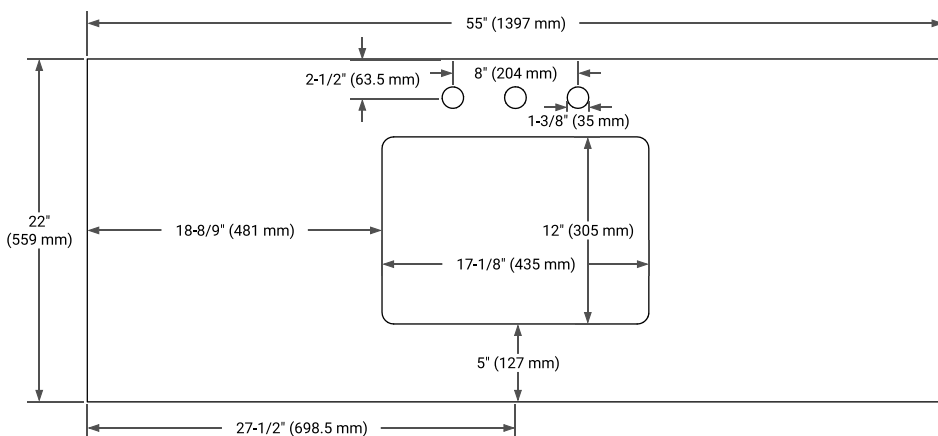

AVAILABLE COLORS

White Grey

FRONT VIEW

SIDE VIEW

PLAN VIEW

55" SINGLE RECTANGLE SINK COUNTERTOP WITH 1.5 IN. THICKNESS

ARIEL

OVERALL DIMENSIONS

55" W x 22" D x 1.5" H

COUNTERTOP OPTIONS

Carrara Marble

White Quartz

FEATURES

- Solid countertop with mitered edges & seams
- Undermount white rectangular sink
- Pre-drilled for 8" widespread faucet

INCLUDED

- Countertop
- Matching Backsplash
- Rectangle Sink

COUNTERTOP PLAN VIEW

EDGE SIDE VIEW

THREE DIMENSIONAL COUNTERTOP VIEW