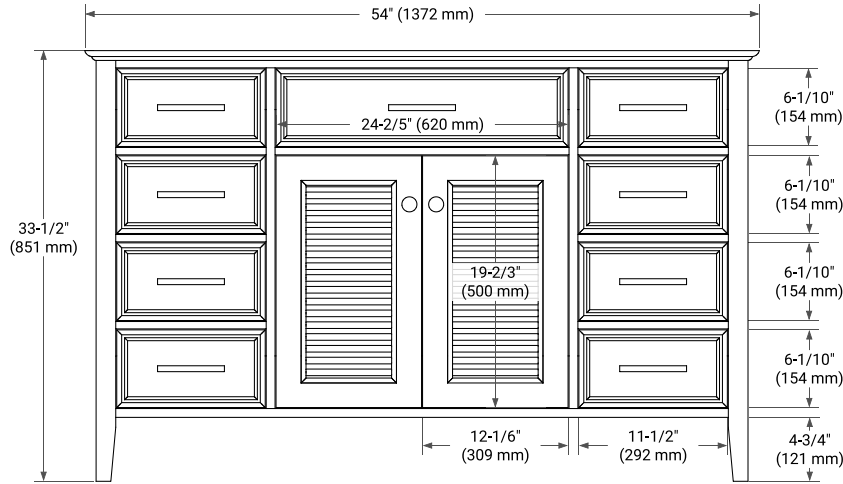

BASE CABINET DIMENSIONS

54" W x 21.5" D x 33.5" H

FEATURES

- Solid wood frame & plywood panels
- Dovetail drawers and joints
- Soft closing doors & drawers

HARDWARE FINISHES

Brushed Nickel Satin Brass Matte Black Polished Chrome

AVAILABLE COLORS

White Grey

FRONT VIEW

SIDE VIEW

PLAN VIEW

55" SINGLE RECTANGLE SINK COUNTERTOP WITH 1.5 IN. THICKNESS

ARIEL

OVERALL DIMENSIONS

55" W x 22" D x 1.5" H

COUNTERTOP OPTIONS

Carrara Marble

White Quartz

FEATURES

- Solid countertop with mitered edges & seams
- Undermount white rectangular sink
- Pre-drilled for 8" widespread faucet

INCLUDED

- Countertop
- Matching Backsplash
- Rectangle Sink

COUNTERTOP PLAN VIEW

EDGE SIDE VIEW

THREE DIMENSIONAL COUNTERTOP VIEW