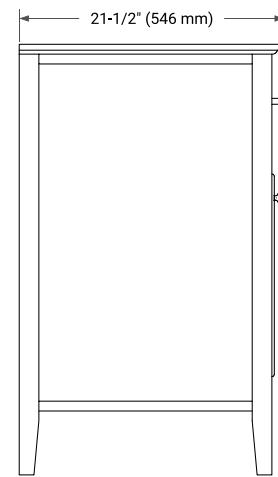

BASE CABINET DIMENSIONS

54" W x 21.5" D x 33.5" H

FEATURES

- Solid wood frame & plywood panels
- Dovetail drawers and joints
- Soft closing doors & drawers

HARDWARE FINISHES

Brushed Nickel Satin Brass Matte Black Polished Chrome

AVAILABLE COLORS

White Grey

FRONT VIEW

SIDE VIEW

PLAN VIEW

55" SINGLE RECTANGLE SINK COUNTERTOP WITH 1.5 IN. THICKNESS

ARIEL

OVERALL DIMENSIONS

55" W x 22" D x 1.5" H

COUNTERTOP OPTIONS

Carrara Marble

White Quartz

FEATURES

- Solid countertop with mitered edges & seams
- Undermount white rectangular sink
- Pre-drilled for 8" widespread faucet

INCLUDED

- Countertop
- Matching Backsplash
- Rectangle Sink

COUNTERTOP PLAN VIEW

EDGE SIDE VIEW

THREE DIMENSIONAL COUNTERTOP VIEW