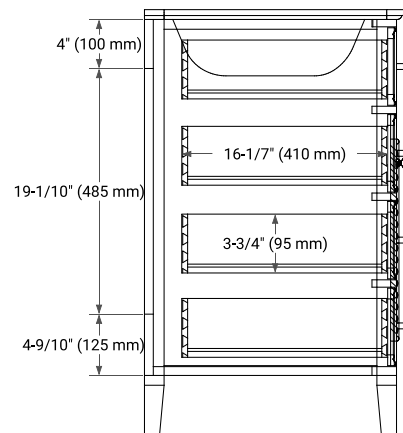

BASE CABINET DIMENSIONS

54" W x 21.5" D x 33.5" H

FEATURES

- Solid wood frame & plywood panels
- Dovetail drawers and joints
- Soft closing doors & drawers

HARDWARE FINISHES

Brushed Nickel Satin Brass Matte Black Polished Chrome

AVAILABLE COLORS

White Grey

FRONT VIEW

SIDE VIEW

PLAN VIEW

55" SINGLE RECTANGLE SINK COUNTERTOP WITH 1.5 IN. THICKNESS

ARIEL

OVERALL DIMENSIONS

55" W x 22" D x 1.5" H

COUNTERTOP OPTIONS

Carrara Marble

White Quartz

FEATURES

- Solid countertop with mitered edges & seams
- Undermount white rectangular sink
- Pre-drilled for 8" widespread faucet

INCLUDED

- Countertop
- Matching Backsplash
- Rectangle Sink

COUNTERTOP PLAN VIEW

EDGE SIDE VIEW

THREE DIMENSIONAL COUNTERTOP VIEW