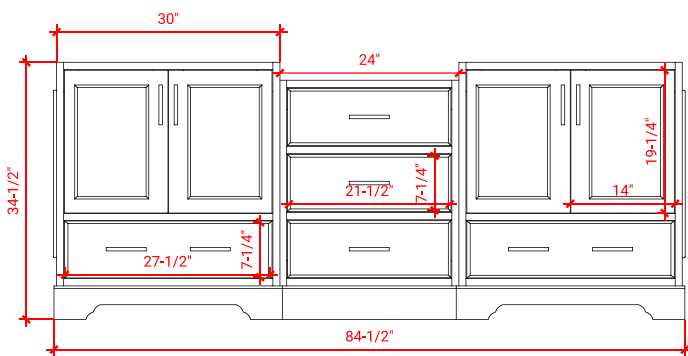

STAFFORD 85" DOUBLE SINK VANITY SET

ARIEL

M085D

CABINET SIZE

Two 30"W x 21.5"D x 34.5"H Cabinets &
One 24"W x 19.5"D x 32"H Middle Cabinet

MIRROR SIZE

Two 24"W x 36"H Mirrors &
One 24"W x 12.5"D x 54"H Medicine Cabinet

AVAILABLE COLORS

White Grey Espresso

FRONT VIEW

BACK VIEW

SIDE VIEW

MIRROR VIEW

OVAL SINK COUNTERTOP WITH 1.5 IN. THICKNESS

OVERALL DIMENSIONS

Two 30.5"W x 22"D x 1.5"H Countertops &
One 24"W x 19.5"D x 1.5"H Middle Countertop

FEATURES

- Countertop Pre-Drilled for 8" Widespread Faucet
- Two Ceramic, UPC Certified

COUNTERTOP OPTIONS

Carrara Marble
CW-024-CT
CW-031S-OVL-CT