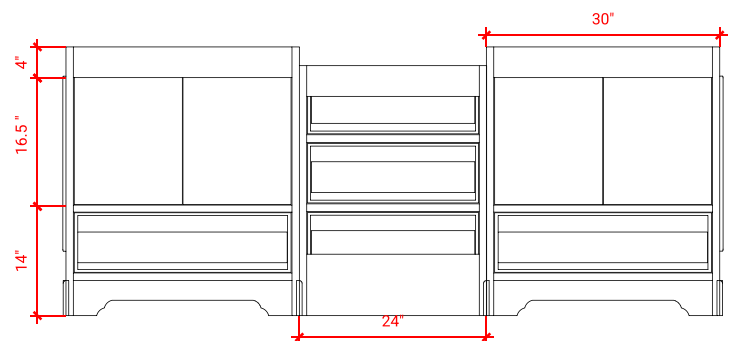

STAFFORD 85" DOUBLE SINK VANITY SET

ARIEL

M085D

CABINET SIZE

Two 30"W x 21.5"D x 34.5"H Cabinets &
One 24"W x 19.5"D x 32"H Middle Cabinet

MIRROR SIZE

Two 24"W x 36"H Mirrors &
One 24"W x 12.5"D x 54"H Medicine Cabinet

AVAILABLE COLORS

White Grey Espresso

FRONT VIEW

BACK VIEW

SIDE VIEW

MIRROR VIEW

OVAL SINK COUNTERTOP WITH 1.5 IN. THICKNESS

OVERALL DIMENSIONS

Two 30.5"W x 22"D x 1.5"H Countertops &
One 24"W x 19.5"D x 1.5"H Middle Countertop

FEATURES

- Countertop Pre-Drilled for 8" Widespread Faucet
- Two Ceramic, UPC Certified

COUNTERTOP OPTIONS

Carrara Marble
CW-024-CT
CW-031S-OVL-CT

White Quartz
WQ-024-CT
WQ-305S-OVL-CT

FEATURES

- Countertop
- Matching Backsplash
- Oval Sinks

THREE DIMENSIONAL COUNTERTOP VIEW

TOP VIEW

EDGE SIDE VIEW