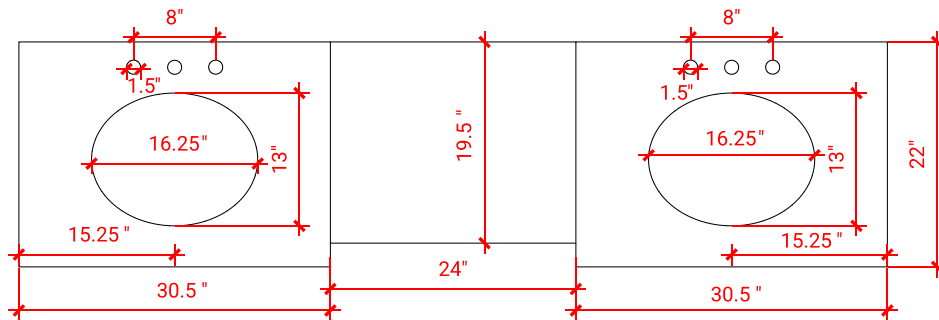

STAFFORD 85" DOUBLE SINK VANITY SET

ARIEL

M085D

CABINET SIZE

Two 30"W x 21.5"D x 34.5"H Cabinets &
One 24"W x 19.5"D x 32"H Middle Cabinet

MIRROR SIZE

Two 24"W x 36"H Mirrors &
One 24"W x 12.5"D x 54"H Medicine Cabinet

AVAILABLE COLORS

White Grey Espresso

FRONT VIEW

BACK VIEW

SIDE VIEW

MIRROR VIEW

OVAL SINK COUNTERTOP WITH 1.5 IN. THICKNESS

OVERALL DIMENSIONS

Two 30.5"W x 22"D x 1.5"H Countertops &
One 24"W x 19.5"D x 1.5"H Middle Countertop

FEATURES

- Countertop Pre-Drilled for 8" Widespread Faucet
- Two Ceramic, UPC Certified

COUNTERTOP OPTIONS

Carrara Marble
CW-024-CT
CW-031S-OVL-CT

White Quartz
WQ-024-CT
WQ-305S-OVL-CT

FEATURES

- Countertop
- Matching Backsplash
- Oval Sinks

THREE DIMENSIONAL COUNTERTOP VIEW

TOP VIEW

EDGE SIDE VIEW