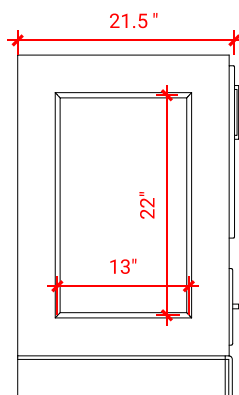

STAFFORD 85" DOUBLE SINK VANITY SET

ARIEL

M085D

CABINET SIZE

Two 30"W x 21.5"D x 34.5"H Cabinets &
One 24"W x 19.5"D x 32"H Middle Cabinet

MIRROR SIZE

Two 24"W x 36"H Mirrors &
One 24"W x 12.5"D x 54"H Medicine Cabinet

AVAILABLE COLORS

White Grey Espresso

FRONT VIEW

BACK VIEW

SIDE VIEW

MIRROR VIEW

OVAL SINK COUNTERTOP WITH 1.5 IN. THICKNESS

OVERALL DIMENSIONS

Two 30.5"W x 22"D x 1.5"H Countertops &
One 24"W x 19.5"D x 1.5"H Middle Countertop

FEATURES

- Countertop Pre-Drilled for 8" Widespread Faucet
- Two Ceramic, UPC Certified

COUNTERTOP OPTIONS

Carrara Marble
CW-024-CT
CW-031S-OVL-CT