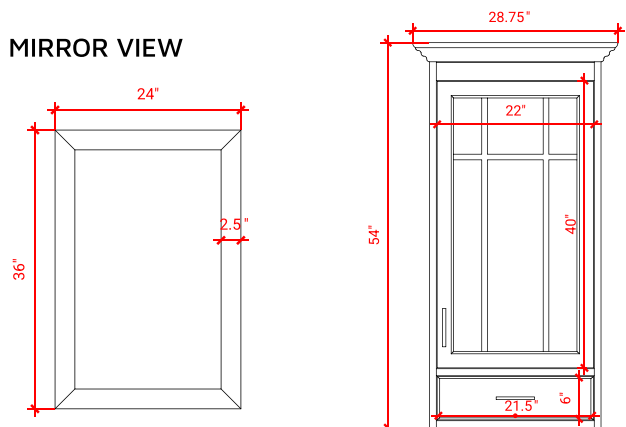

STAFFORD 85" DOUBLE SINK VANITY SET

ARIEL

M085D

CABINET SIZE

Two 30"W x 21.5"D x 34.5"H Cabinets &
One 24"W x 19.5"D x 32"H Middle Cabinet

MIRROR SIZE

Two 24"W x 36"H Mirrors &
One 24"W x 12.5"D x 54"H Medicine Cabinet

AVAILABLE COLORS

White Grey Espresso

FRONT VIEW

BACK VIEW

SIDE VIEW

MIRROR VIEW

OVAL SINK COUNTERTOP WITH 1.5 IN. THICKNESS

OVERALL DIMENSIONS

Two 30.5"W x 22"D x 1.5"H Countertops &
One 24"W x 19.5"D x 1.5"H Middle Countertop

FEATURES

- Countertop Pre-Drilled for 8" Widespread Faucet
- Two Ceramic, UPC Certified

COUNTERTOP OPTIONS

Carrara Marble
CW-024-CT
CW-031S-OVL-CT

White Quartz
WQ-024-CT
WQ-305S-OVL-CT

FEATURES

- Countertop
- Matching Backsplash
- Oval Sinks

THREE DIMENSIONAL COUNTERTOP VIEW

TOP VIEW

EDGE SIDE VIEW