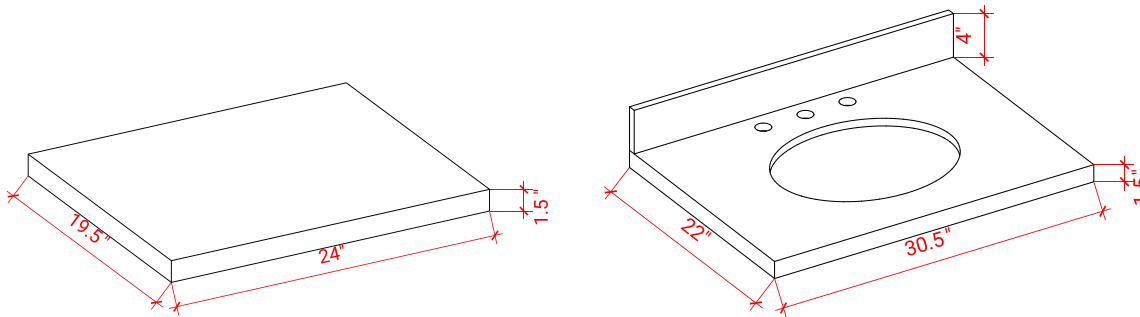

STAFFORD 85" DOUBLE SINK VANITY SET

ARIEL

M085D

CABINET SIZE

Two 30"W x 21.5"D x 34.5"H Cabinets &
One 24"W x 19.5"D x 32"H Middle Cabinet

MIRROR SIZE

Two 24"W x 36"H Mirrors &
One 24"W x 12.5"D x 54"H Medicine Cabinet

AVAILABLE COLORS

White Grey Espresso

FRONT VIEW

BACK VIEW

SIDE VIEW

MIRROR VIEW

OVAL SINK COUNTERTOP WITH 1.5 IN. THICKNESS

OVERALL DIMENSIONS

Two 30.5"W x 22"D x 1.5"H Countertops &
One 24"W x 19.5"D x 1.5"H Middle Countertop

FEATURES

- Countertop Pre-Drilled for 8" Widespread Faucet
- Two Ceramic, UPC Certified

COUNTERTOP OPTIONS

Carrara Marble
CW-024-CT
CW-031S-OVL-CT

White Quartz
WQ-024-CT
WQ-305S-OVL-CT

FEATURES

- Countertop
- Matching Backsplash
- Oval Sinks

THREE DIMENSIONAL COUNTERTOP VIEW

TOP VIEW

EDGE SIDE VIEW