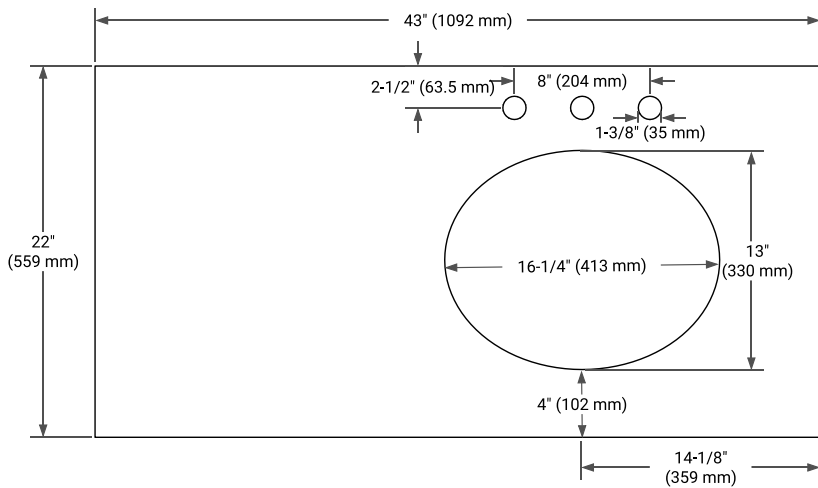

BASE CABINET DIMENSIONS

42" W x 21.5" D x 33.5" H

FEATURES

- Solid wood frame & plywood panels
- Dovetail drawers and joints
- Soft closing doors & drawers

HARDWARE FINISHES

Brushed Nickel Satin Brass Matte Black Polished Chrome

AVAILABLE COLORS

White Grey

FRONT VIEW

SIDE VIEW

PLAN VIEW

OVERALL DIMENSIONS

43" W x 22" D x 1.5" H

COUNTERTOP OPTIONS

Carrara Marble

White Quartz

FEATURES

- Solid countertop with mitered edges & seams
- Undermount white oval sink
- Pre-drilled for 8" widespread faucet

INCLUDED

- Countertop
- Matching Backsplash
- Oval Sink

COUNTERTOP PLAN VIEW

EDGE SIDE VIEW

THREE DIMENSIONAL COUNTERTOP VIEW