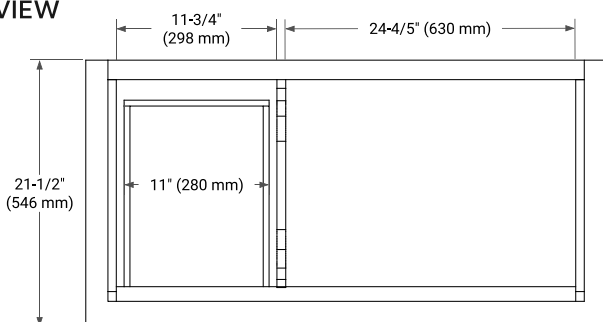

BASE CABINET DIMENSIONS

42" W x 21.5" D x 33.5" H

FEATURES

- Solid wood frame & plywood panels
- Dovetail drawers and joints
- Soft closing doors & drawers

HARDWARE FINISHES

Brushed Nickel Satin Brass Matte Black Polished Chrome

AVAILABLE COLORS

White Grey

FRONT VIEW

SIDE VIEW

PLAN VIEW

OVERALL DIMENSIONS

43" W x 22" D x 1.5" H

COUNTERTOP OPTIONS

COUNTERTOP PLAN VIEW

EDGE SIDE VIEW

THREE DIMENSIONAL COUNTERTOP VIEW