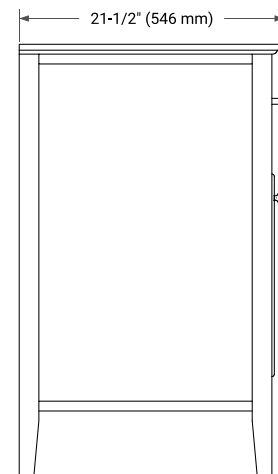

BASE CABINET DIMENSIONS

42" W x 21.5" D x 33.5" H

FEATURES

- Solid wood frame & plywood panels
- Dovetail drawers and joints
- Soft closing doors & drawers

HARDWARE FINISHES

Brushed Nickel Satin Brass Matte Black Polished Chrome

AVAILABLE COLORS

White Grey

FRONT VIEW

SIDE VIEW

PLAN VIEW

OVERALL DIMENSIONS

43" W x 22" D x 1.5" H

COUNTERTOP OPTIONS

Carrara Marble

White Quartz

FEATURES

- Solid countertop with mitered edges & seams
- Undermount white oval sink
- Pre-drilled for 8" widespread faucet

INCLUDED

- Countertop
- Matching Backsplash
- Oval Sink

COUNTERTOP PLAN VIEW

EDGE SIDE VIEW

THREE DIMENSIONAL COUNTERTOP VIEW