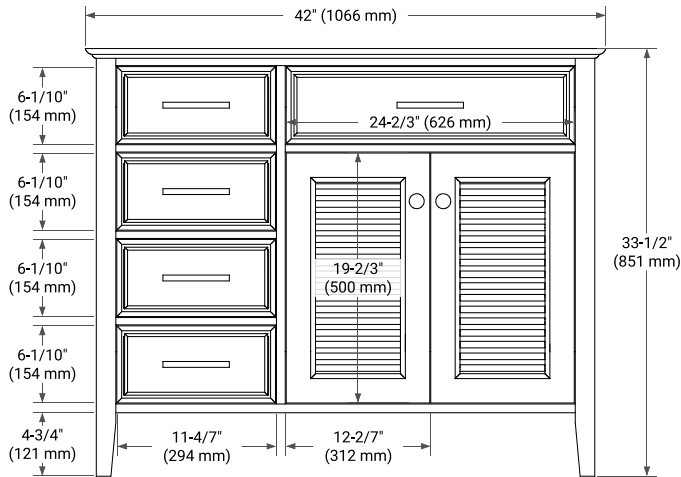

BASE CABINET DIMENSIONS

42" W x 21.5" D x 33.5" H

FEATURES

- Solid wood frame & plywood panels
- Dovetail drawers and joints
- Soft closing doors & drawers

HARDWARE FINISHES

Brushed Nickel Satin Brass Matte Black Polished Chrome

AVAILABLE COLORS

White Grey

FRONT VIEW

SIDE VIEW

PLAN VIEW

OVERALL DIMENSIONS

43" W x 22" D x 1.5" H

COUNTERTOP OPTIONS

COUNTERTOP PLAN VIEW

EDGE SIDE VIEW

THREE DIMENSIONAL COUNTERTOP VIEW