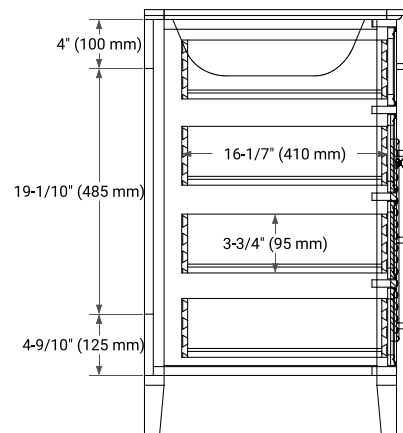

BASE CABINET DIMENSIONS

42" W x 21.5" D x 33.5" H

FEATURES

- Solid wood frame & plywood panels
- Dovetail drawers and joints
- Soft closing doors & drawers

HARDWARE FINISHES

Brushed Nickel Satin Brass Matte Black Polished Chrome

AVAILABLE COLORS

White Grey

FRONT VIEW

SIDE VIEW

PLAN VIEW

OVERALL DIMENSIONS

43" W x 22" D x 1.5" H

COUNTERTOP OPTIONS

COUNTERTOP PLAN VIEW

EDGE SIDE VIEW

THREE DIMENSIONAL COUNTERTOP VIEW