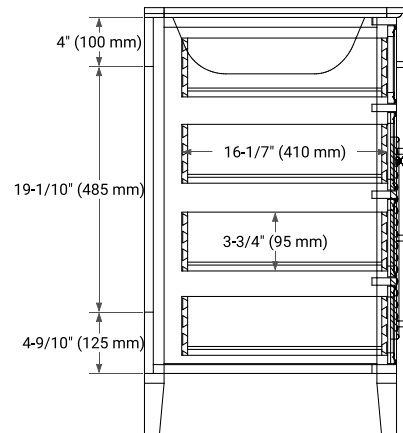

**BASE CABINET DIMENSIONS**

42" W x 21.5" D x 33.5" H

**FEATURES**

- Solid wood frame & plywood panels
- Dovetail drawers and joints
- Soft closing doors & drawers

**HARDWARE FINISHES**

Brushed Nickel    Satin Brass    Matte Black    Polished Chrome

# 43" LEFT RECTANGLE SINK COUNTERTOP WITH 1.5 IN. THICKNESS

## OVERALL DIMENSIONS

43" W x 22" D x 1.5" H

## THREE DIMENSIONAL COUNTERTOP VIEW