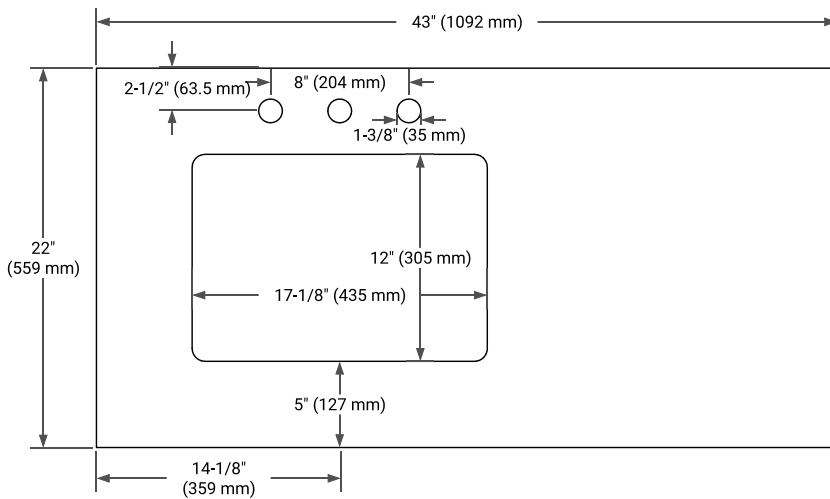

## OVERALL DIMENSIONS

43" W x 22" D x 1.5" H

## FEATURES

- Solid countertop with mitered edges & seams
- Undermount white rectangular sink
- Pre-drilled for 8" widespread faucet

## COUNTERTOP PLAN VIEW