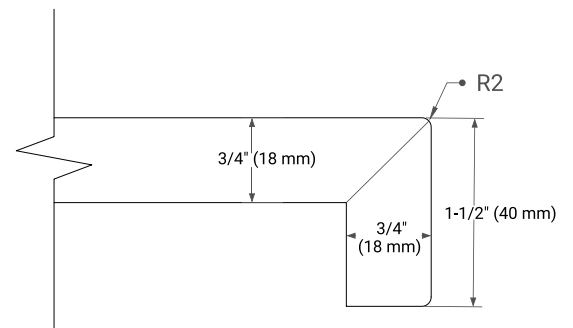

EDGE SIDE VIEW