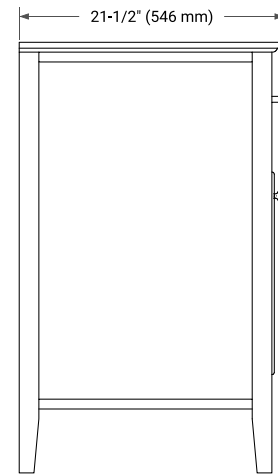

BASE CABINET DIMENSIONS

42" W x 21.5" D x 33.5" H

FEATURES

- Solid wood frame & plywood panels
- Dovetail drawers and joints
- Soft closing doors & drawers

HARDWARE FINISHES

Brushed Nickel   Satin Brass   Matte Black   Polished Chrome

AVAILABLE COLORS

White   Grey

SIDE VIEW