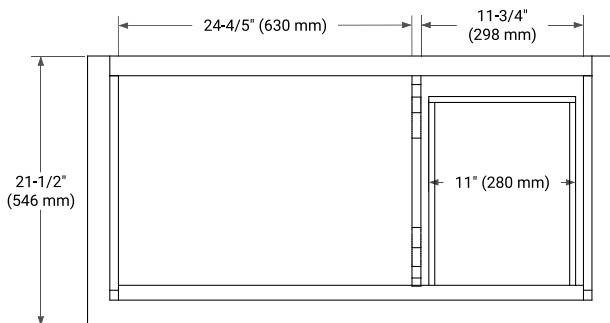

**BASE CABINET DIMENSIONS**

42" W x 21.5" D x 33.5" H

**FEATURES**

- Solid wood frame & plywood panels
- Dovetail drawers and joints
- Soft closing doors & drawers

**HARDWARE FINISHES**

Brushed Nickel    Satin Brass    Matte Black    Polished Chrome

# 43" LEFT RECTANGLE SINK COUNTERTOP WITH 1.5 IN. THICKNESS

## OVERALL DIMENSIONS

43" W x 22" D x 1.5" H