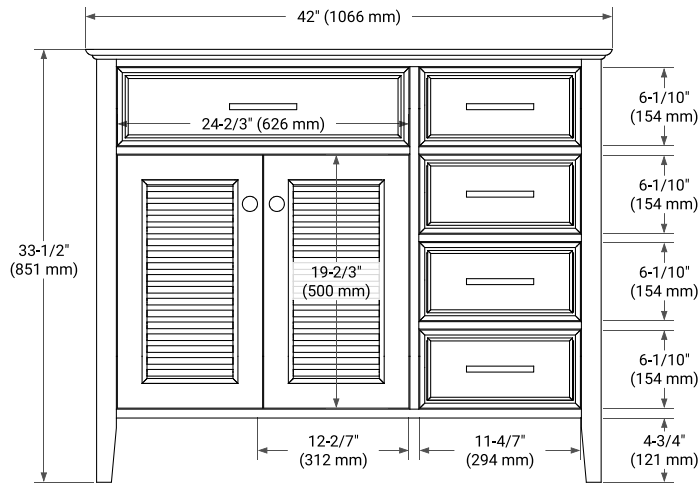

AVAILABLE COLORS

White   Grey

FRONT VIEW