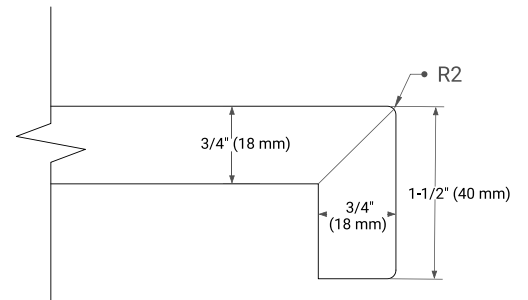

AVAILABLE COLORS

White Grey

FRONT VIEW

SIDE VIEW

PLAN VIEW

42" LEFT RECTANGLE SINK COUNTERTOP WITH 1.5 IN. THICKNESS

ARIEL

OVERALL DIMENSIONS

42.25" W x 22" D x 1.5" H

COUNTERTOP OPTIONS

Carrara White Quartz

FEATURES

- Solid countertop with mitered edges & seams
- Undermount white rectangular sink
- Pre-drilled for 8" widespread faucet

INCLUDED

- Countertop
- Matching Backsplash
- Rectangle Sink

COUNTERTOP PLAN VIEW

EDGE SIDE VIEW

THREE DIMENSIONAL COUNTERTOP VIEW