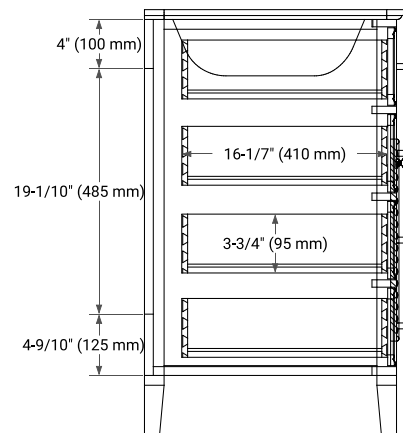

BASE CABINET DIMENSIONS

42" W x 21.5" D x 33.5" H

FEATURES

- Solid wood frame & plywood panels
- Dovetail drawers and joints
- Soft closing doors & drawers

HARDWARE FINISHES

Brushed Nickel Satin Brass Matte Black Polished Chrome

AVAILABLE COLORS

White Grey

FRONT VIEW

SIDE VIEW

PLAN VIEW

42" LEFT RECTANGLE SINK COUNTERTOP WITH 1.5 IN. THICKNESS

ARIEL

OVERALL DIMENSIONS

42.25" W x 22" D x 1.5" H

COUNTERTOP OPTIONS

Carrara White Quartz

FEATURES

- Solid countertop with mitered edges & seams
- Undermount white rectangular sink
- Pre-drilled for 8" widespread faucet

INCLUDED

- Countertop
- Matching Backsplash
- Rectangle Sink

COUNTERTOP PLAN VIEW

EDGE SIDE VIEW

THREE DIMENSIONAL COUNTERTOP VIEW