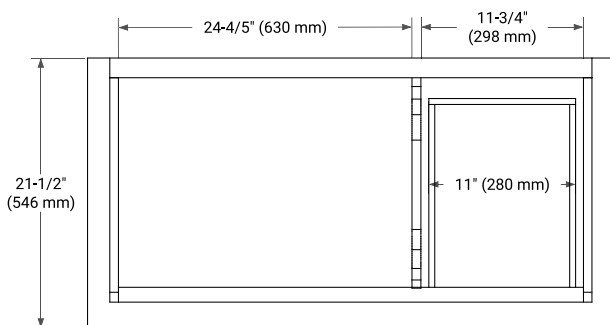

BASE CABINET DIMENSIONS

42" W x 21.5" D x 33.5" H

FEATURES

- Solid wood frame & plywood panels
- Dovetail drawers and joints
- Soft closing doors & drawers

HARDWARE FINISHES

Brushed Nickel Satin Brass Matte Black Polished Chrome

AVAILABLE COLORS

White Grey

FRONT VIEW

SIDE VIEW

PLAN VIEW

42" LEFT RECTANGLE SINK COUNTERTOP WITH 1.5 IN. THICKNESS

ARIEL

OVERALL DIMENSIONS

42.25" W x 22" D x 1.5" H

COUNTERTOP OPTIONS

Carrara White Quartz

FEATURES

- Solid countertop with mitered edges & seams
- Undermount white rectangular sink
- Pre-drilled for 8" widespread faucet

INCLUDED

- Countertop
- Matching Backsplash
- Rectangle Sink

COUNTERTOP PLAN VIEW

EDGE SIDE VIEW

THREE DIMENSIONAL COUNTERTOP VIEW