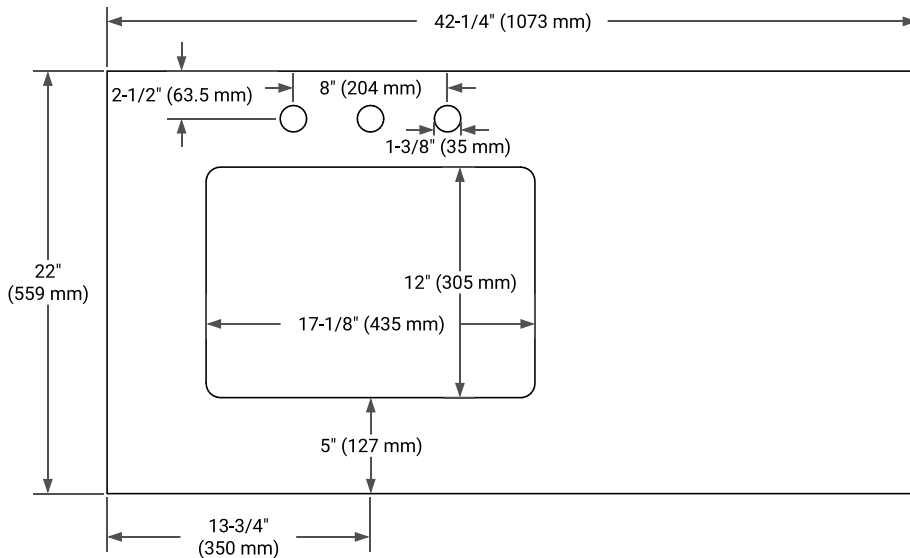

AVAILABLE COLORS

White Grey

FRONT VIEW

SIDE VIEW

PLAN VIEW

42" LEFT RECTANGLE SINK COUNTERTOP WITH 1.5 IN. THICKNESS

ARIEL

OVERALL DIMENSIONS

42.25" W x 22" D x 1.5" H

COUNTERTOP OPTIONS

Carrara White Quartz

FEATURES

- Solid countertop with mitered edges & seams
- Undermount white rectangular sink
- Pre-drilled for 8" widespread faucet

INCLUDED

- Countertop
- Matching Backsplash
- Rectangle Sink

COUNTERTOP PLAN VIEW

EDGE SIDE VIEW

THREE DIMENSIONAL COUNTERTOP VIEW