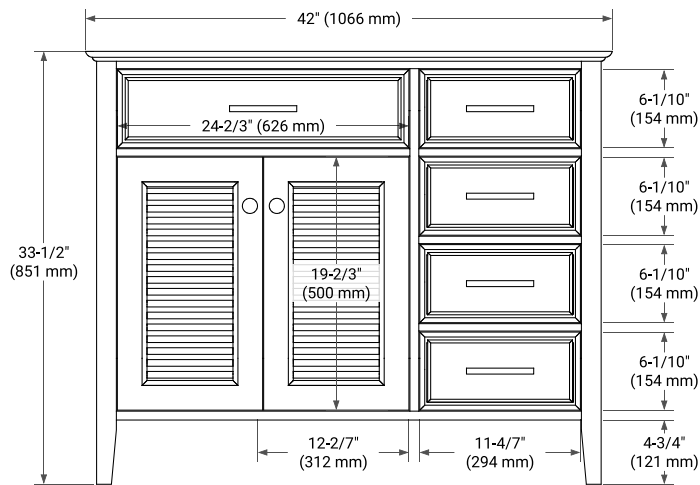

BASE CABINET DIMENSIONS

42" W x 21.5" D x 33.5" H

FEATURES

- Solid wood frame & plywood panels
- Dovetail drawers and joints
- Soft closing doors & drawers

HARDWARE FINISHES

Brushed Nickel Satin Brass Matte Black Polished Chrome

AVAILABLE COLORS

White Grey

FRONT VIEW

SIDE VIEW

PLAN VIEW

42" LEFT RECTANGLE SINK COUNTERTOP WITH 1.5 IN. THICKNESS

ARIEL

OVERALL DIMENSIONS

42.25" W x 22" D x 1.5" H

COUNTERTOP OPTIONS

Carrara White Quartz

FEATURES

- Solid countertop with mitered edges & seams
- Undermount white rectangular sink
- Pre-drilled for 8" widespread faucet

INCLUDED

- Countertop
- Matching Backsplash
- Rectangle Sink

COUNTERTOP PLAN VIEW

EDGE SIDE VIEW

THREE DIMENSIONAL COUNTERTOP VIEW