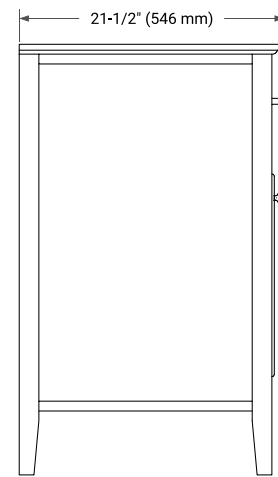

BASE CABINET DIMENSIONS

42" W x 21.5" D x 33.5" H

FEATURES

- Solid wood frame & plywood panels
- Dovetail drawers and joints
- Soft closing doors & drawers

HARDWARE FINISHES

Brushed Nickel Satin Brass Matte Black Polished Chrome

AVAILABLE COLORS

White Grey

FRONT VIEW

SIDE VIEW

PLAN VIEW

42" LEFT RECTANGLE SINK COUNTERTOP WITH 1.5 IN. THICKNESS

ARIEL

OVERALL DIMENSIONS

42.25" W x 22" D x 1.5" H

COUNTERTOP OPTIONS

Carrara White Quartz

FEATURES

- Solid countertop with mitered edges & seams
- Undermount white rectangular sink
- Pre-drilled for 8" widespread faucet

INCLUDED

- Countertop
- Matching Backsplash
- Rectangle Sink

COUNTERTOP PLAN VIEW

EDGE SIDE VIEW

THREE DIMENSIONAL COUNTERTOP VIEW